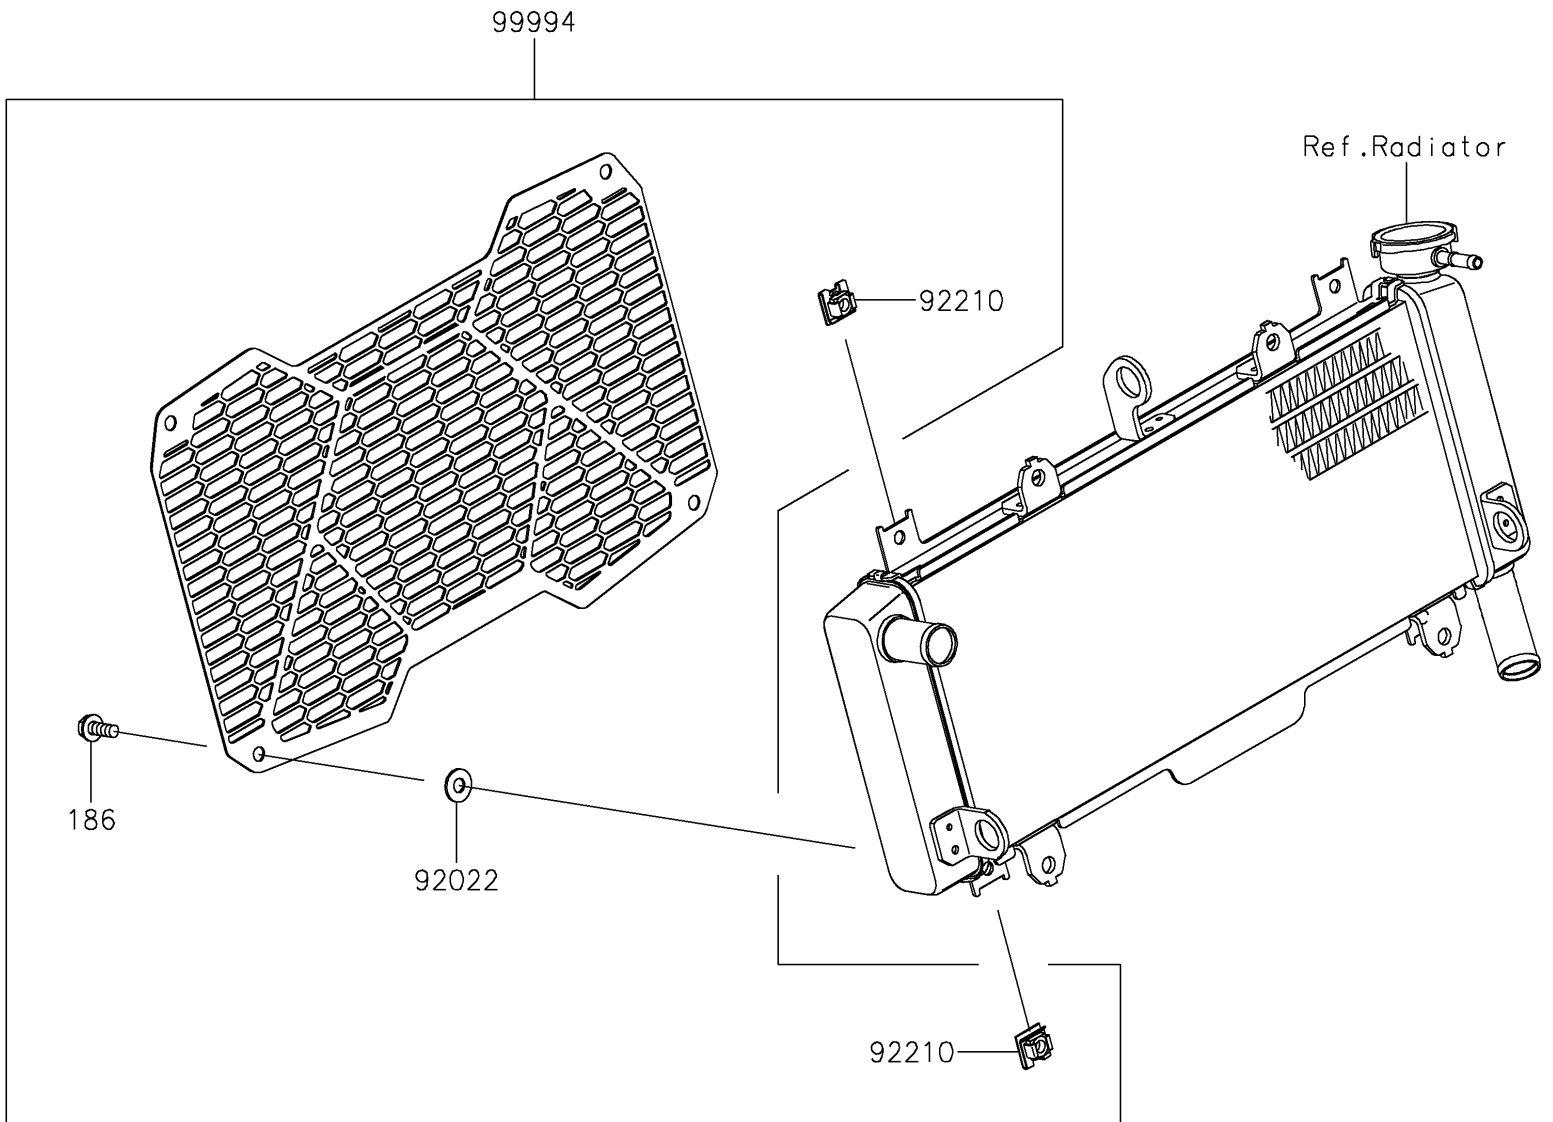

2019 NINJA® 650 ABS PARTS DIAGRAM

Accessory(Radiator Screen)

F2910

2019 NINJA® 650 ABS PARTS LIST

Accessory(Radiator Screen)

ITEM NAME	PART NUMBER	QUANTITY
BOLT-UPSET-WP (Ref # 186)	186BA0616	4
WASHER,7X16X1.2 (Ref # 92022)	92022-024	4
NUT,CLIP,6MM (Ref # 92210)	92210-0867	4
KIT-ACCESSORY,RADIATOR SCREEN (Ref # 99994)	99994-0795	1