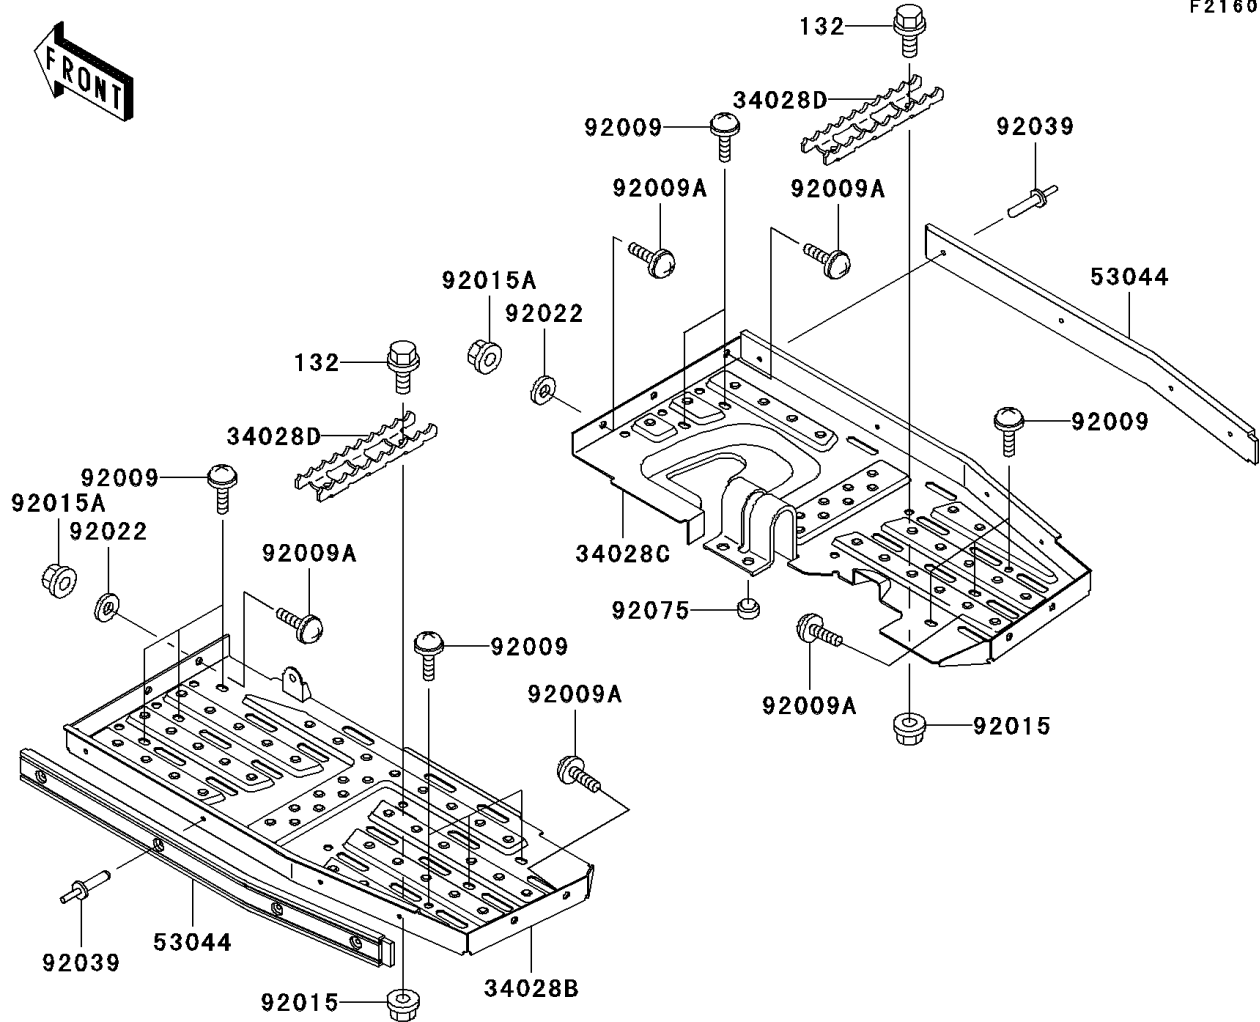

# 1999 Prairie 400 PARTS DIAGRAM

Footrests

F2160

# 1999 Prairie 400 PARTS LIST

## Footrests

ITEM NAME	PART NUMBER	QUANTITY
STEP,FOOT BOARD,LH (Ref # 34028)	34028-1454	1
STEP,FOOT BOARD,RH (Ref # 34028A)	34028-1455	1
TRIM,FOOT BOARD (Ref # 53044)	53044-1293	2
SCREW,TAPPING,6X16 (Ref # 92009)	92009-1166	11
SCREW,6X16 (Ref # 92009A)	92009-1621	10
NUT,LOCK,FLANGED,6MM (Ref # 92015A)	92015-1675	2
WASHER,6.5X16X1.0 (Ref # 92022)	92022-1093	2
RIVET (Ref # 92039)	92039-1150	8
DAMPER (Ref # 92075)	92075-1598	2