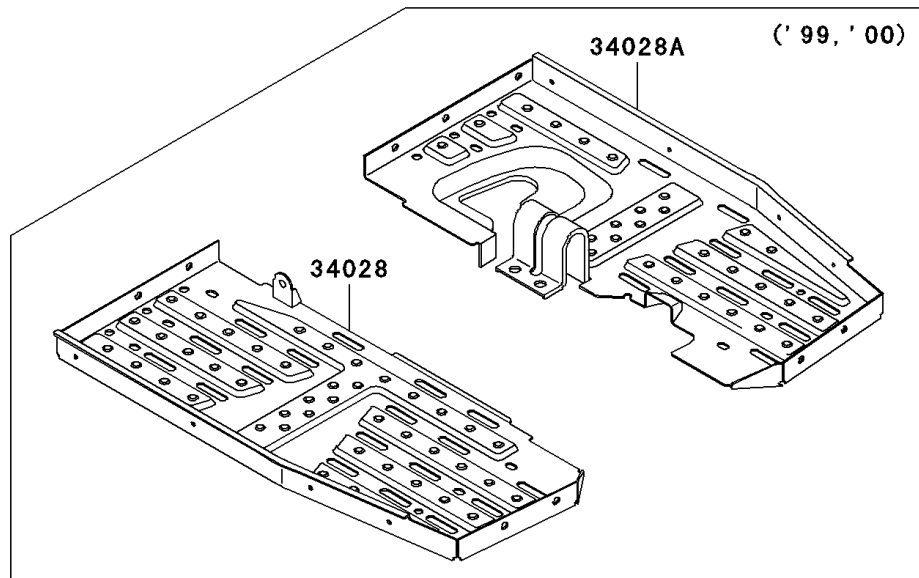

# 1999 Prairie 400 PARTS DIAGRAM

Footrests

F2160

# 1999 Prairie 400 PARTS LIST

## Footrests

ITEM NAME	PART NUMBER	QUANTITY
STEP,FOOT BOARD,LH (Ref # 34028)	34028-1454	1
STEP,FOOT BOARD,RH (Ref # 34028A)	34028-1455	1
TRIM,FOOT BOARD (Ref # 53044)	53044-1293	2
SCREW,TAPPING,6X16 (Ref # 92009)	92009-1166	11
SCREW,6X16 (Ref # 92009A)	92009-1621	10
NUT,LOCK,FLANGED,6MM (Ref # 92015A)	92015-1675	2
WASHER,6.5X16X1.0 (Ref # 92022)	92022-1093	2
RIVET (Ref # 92039)	92039-1150	8
DAMPER (Ref # 92075)	92075-1598	2