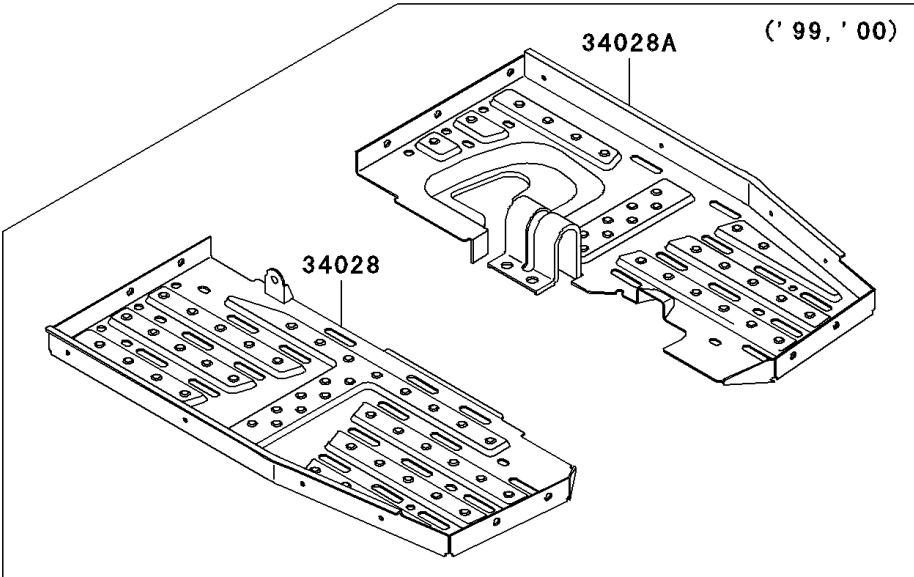

2000 Prairie 400 PARTS DIAGRAM

Footrests

F2160

2000 Prairie 400 PARTS LIST

Footrests

ITEM NAME	PART NUMBER	QUANTITY
STEP,FOOT BOARD,LH (Ref # 34028)	34028-1454	1
STEP,FOOT BOARD,RH (Ref # 34028A)	34028-1455	1
TRIM,FOOT BOARD (Ref # 53044)	53044-1293	2
SCREW,TAPPING,6X16 (Ref # 92009)	92009-1166	11
SCREW,6X16 (Ref # 92009A)	92009-1621	10
NUT,LOCK,FLANGED,6MM (Ref # 92015A)	92015-1675	2
WASHER,6.5X16X1.0 (Ref # 92022)	92022-1093	2
RIVET (Ref # 92039)	92039-1150	8
DAMPER (Ref # 92075)	92075-1598	2