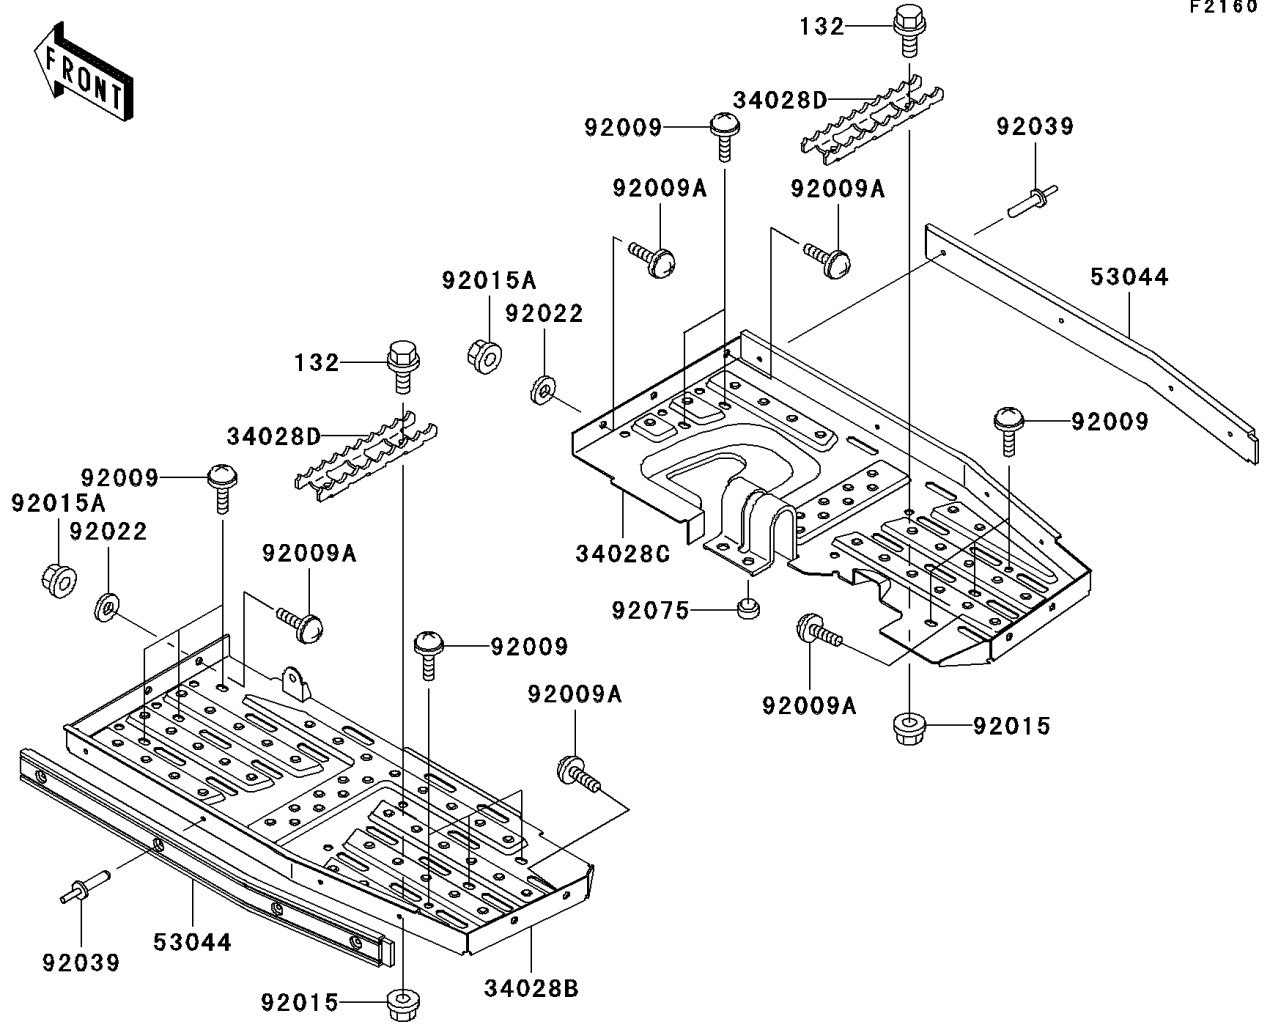

2000 Prairie 400 PARTS DIAGRAM

Footrests

F2160

2000 Prairie 400 PARTS LIST

Footrests

ITEM NAME	PART NUMBER	QUANTITY
STEP,FOOT BOARD,LH (Ref # 34028)	34028-1454	1
STEP,FOOT BOARD,RH (Ref # 34028A)	34028-1455	1
TRIM,FOOT BOARD (Ref # 53044)	53044-1293	2
SCREW,TAPPING,6X16 (Ref # 92009)	92009-1166	11
SCREW,6X16 (Ref # 92009A)	92009-1621	10
NUT,LOCK,FLANGED,6MM (Ref # 92015A)	92015-1675	2
WASHER,6.5X16X1.0 (Ref # 92022)	92022-1093	2
RIVET (Ref # 92039)	92039-1150	8
DAMPER (Ref # 92075)	92075-1598	2