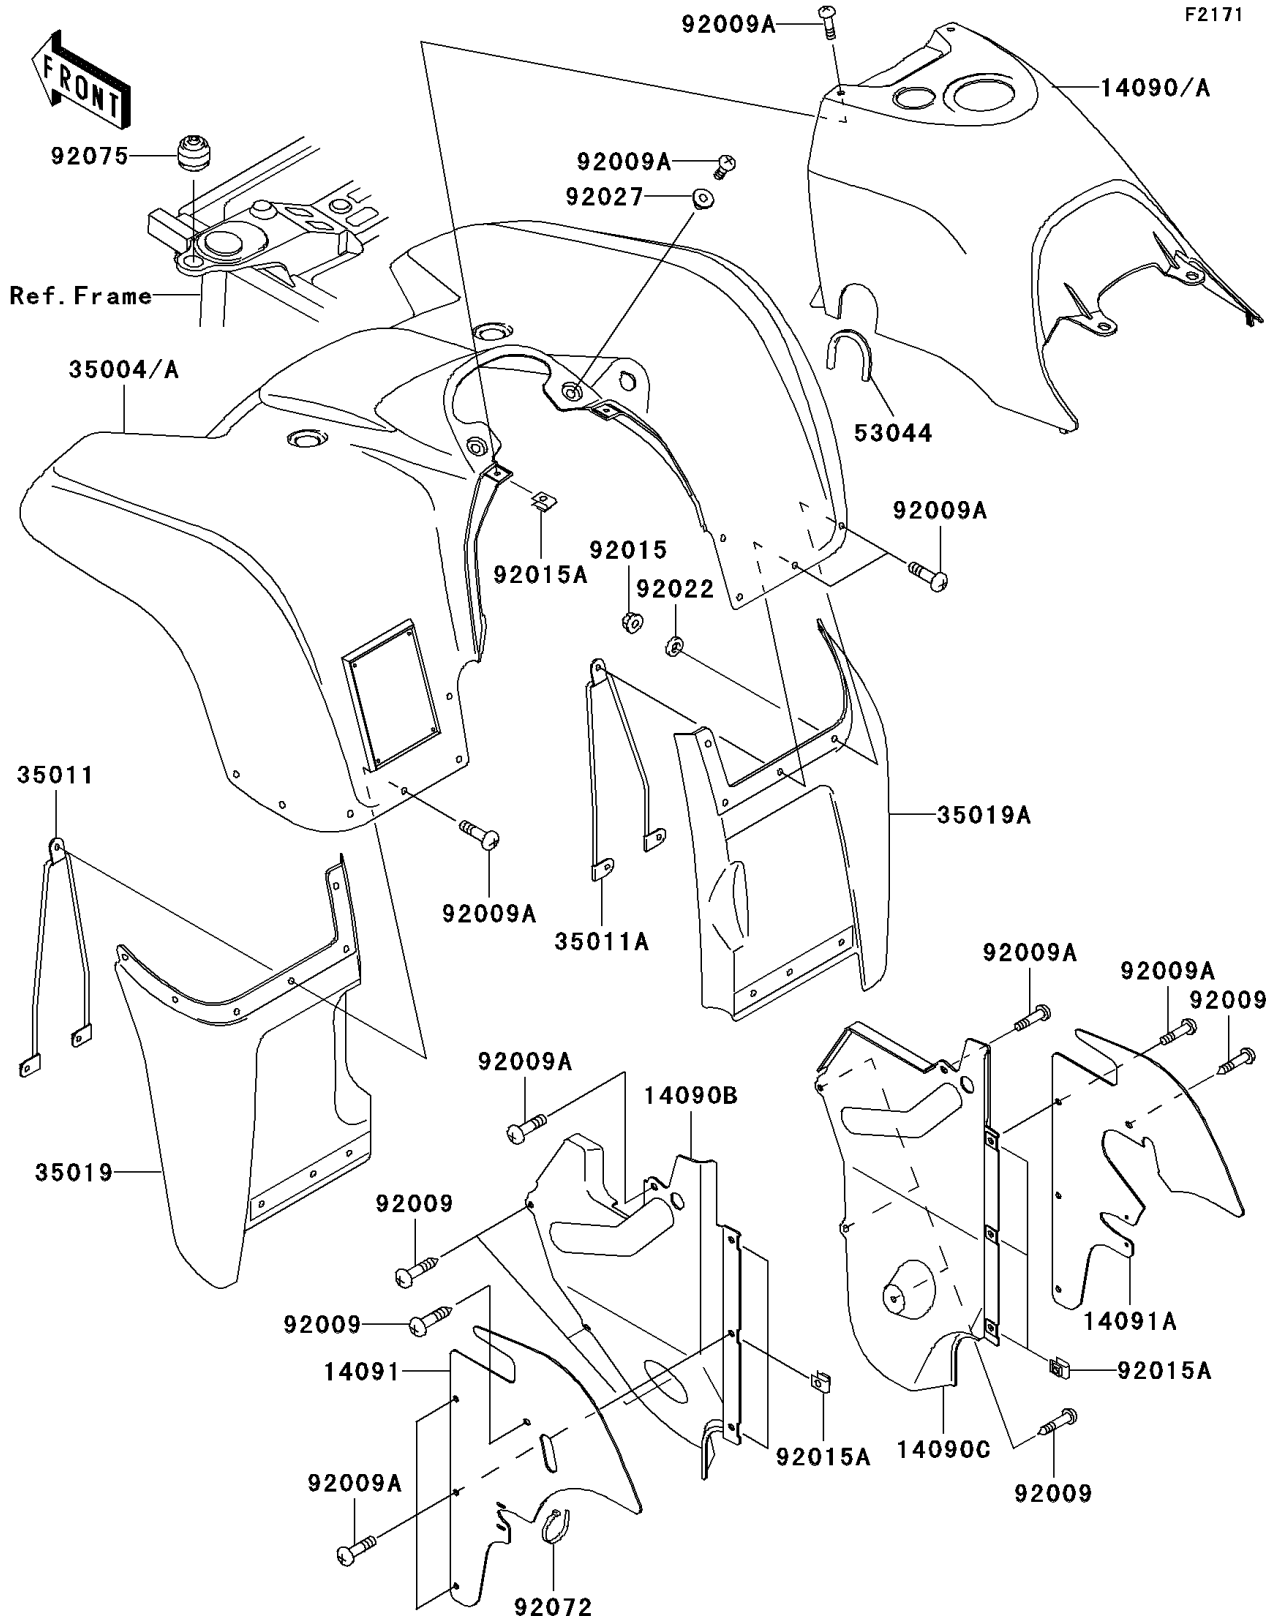

# 2001 Prairie 400 PARTS DIAGRAM

Front Fender(s)

## 2001 Prairie 400 PARTS LIST

### Front Fender(s)

ITEM NAME	PART NUMBER	QUANTITY
COVER,FUEL TANK,H.GREEN (Ref # 14090)	14090-1666-6A	1
COVER,FUEL TANK,F.RED (Ref # 14090A)	14090-1666-6L	1
COVER,INNER FLAP,LH (Ref # 14090B)	14090-1669	1
COVER,INNER FLAP,RH (Ref # 14090C)	14090-1670	1
COVER,INNER FLAP (Ref # 14091)	14091-1074	1
COVER,INNER FLAP (Ref # 14091A)	14091-1075	1
FENDER-FRONT,H.GREEN (Ref # 35004)	35004-1378-6A	1
FENDER-FRONT,F.RED (Ref # 35004A)	35004-1378-6L	1
STAY,FRONT FLAP,LH (Ref # 35011)	35011-1761	1
STAY,FRONT FLAP,RH (Ref # 35011A)	35011-1784	1
FLAP,FR,LH,F.BLACK (Ref # 35019)	35019-1338-6Z	1
FLAP,FR,RH,F.BLACK (Ref # 35019A)	35019-1339-6Z	1
TRIM,L=150 (Ref # 53044)	53044-1303	1
SCREW,TAPPING,6X16 (Ref # 92009)	92009-1166	8
SCREW,6X16 (Ref # 92009A)	92009-1621	24
NUT,LOCK,FLANGED,6MM (Ref # 92015)	92015-1675	10
NUT,CLAMP,6MM (Ref # 92015A)	92015-1678	8
WASHER,6.5X16X1.0 (Ref # 92022)	92022-1093	10
COLLAR,L=4.7 (Ref # 92027)	92027-1964	2
BAND,L=149 (Ref # 92072)	92072-031	1
DAMPER (Ref # 92075)	92075-1744	2