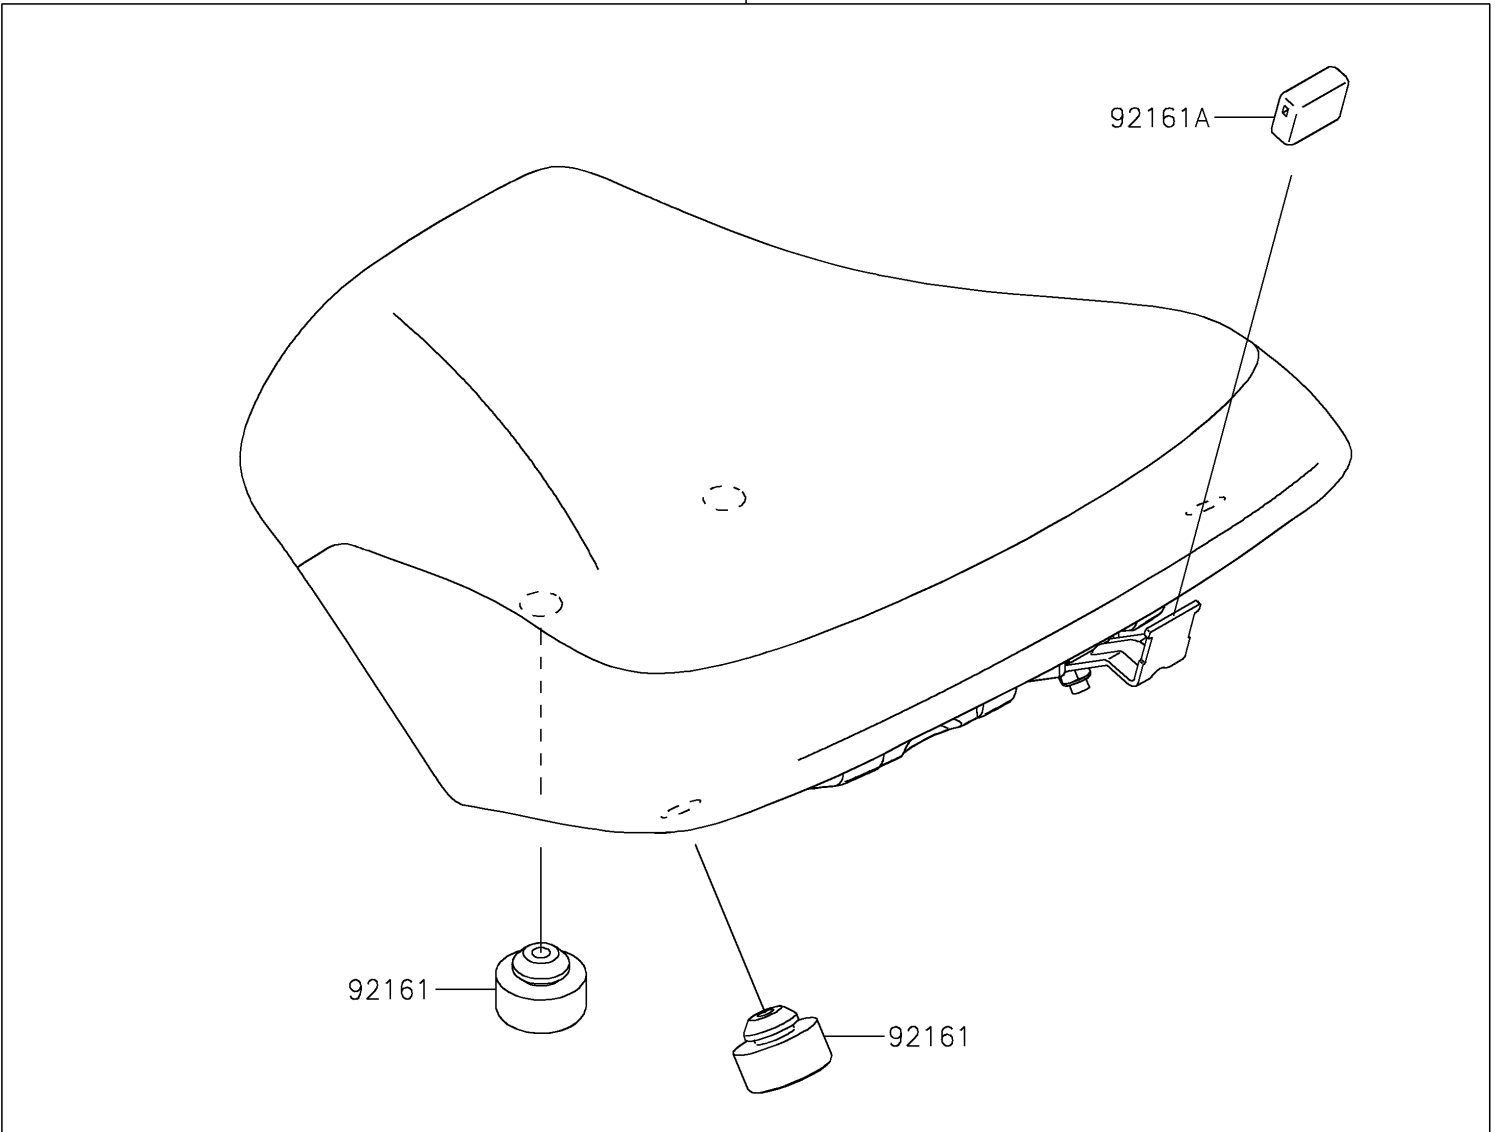

2019 NINJA® 650 ABS PARTS DIAGRAM

Accessory(High-Seat)

F2910L

99994

92161A

92161

92161

2019 NINJA® 650 ABS PARTS LIST

Accessory(High-Seat)

ITEM NAME	PART NUMBER	QUANTITY
DAMPER,SEAT (Ref # 92161)	92161-0930	4
DAMPER,SEAT BRACKET,FR (Ref # 92161A)	92161-1865	1
KIT-ACCESSORY,HIGH-SEAT (Ref # 99994)	99994-1062	1