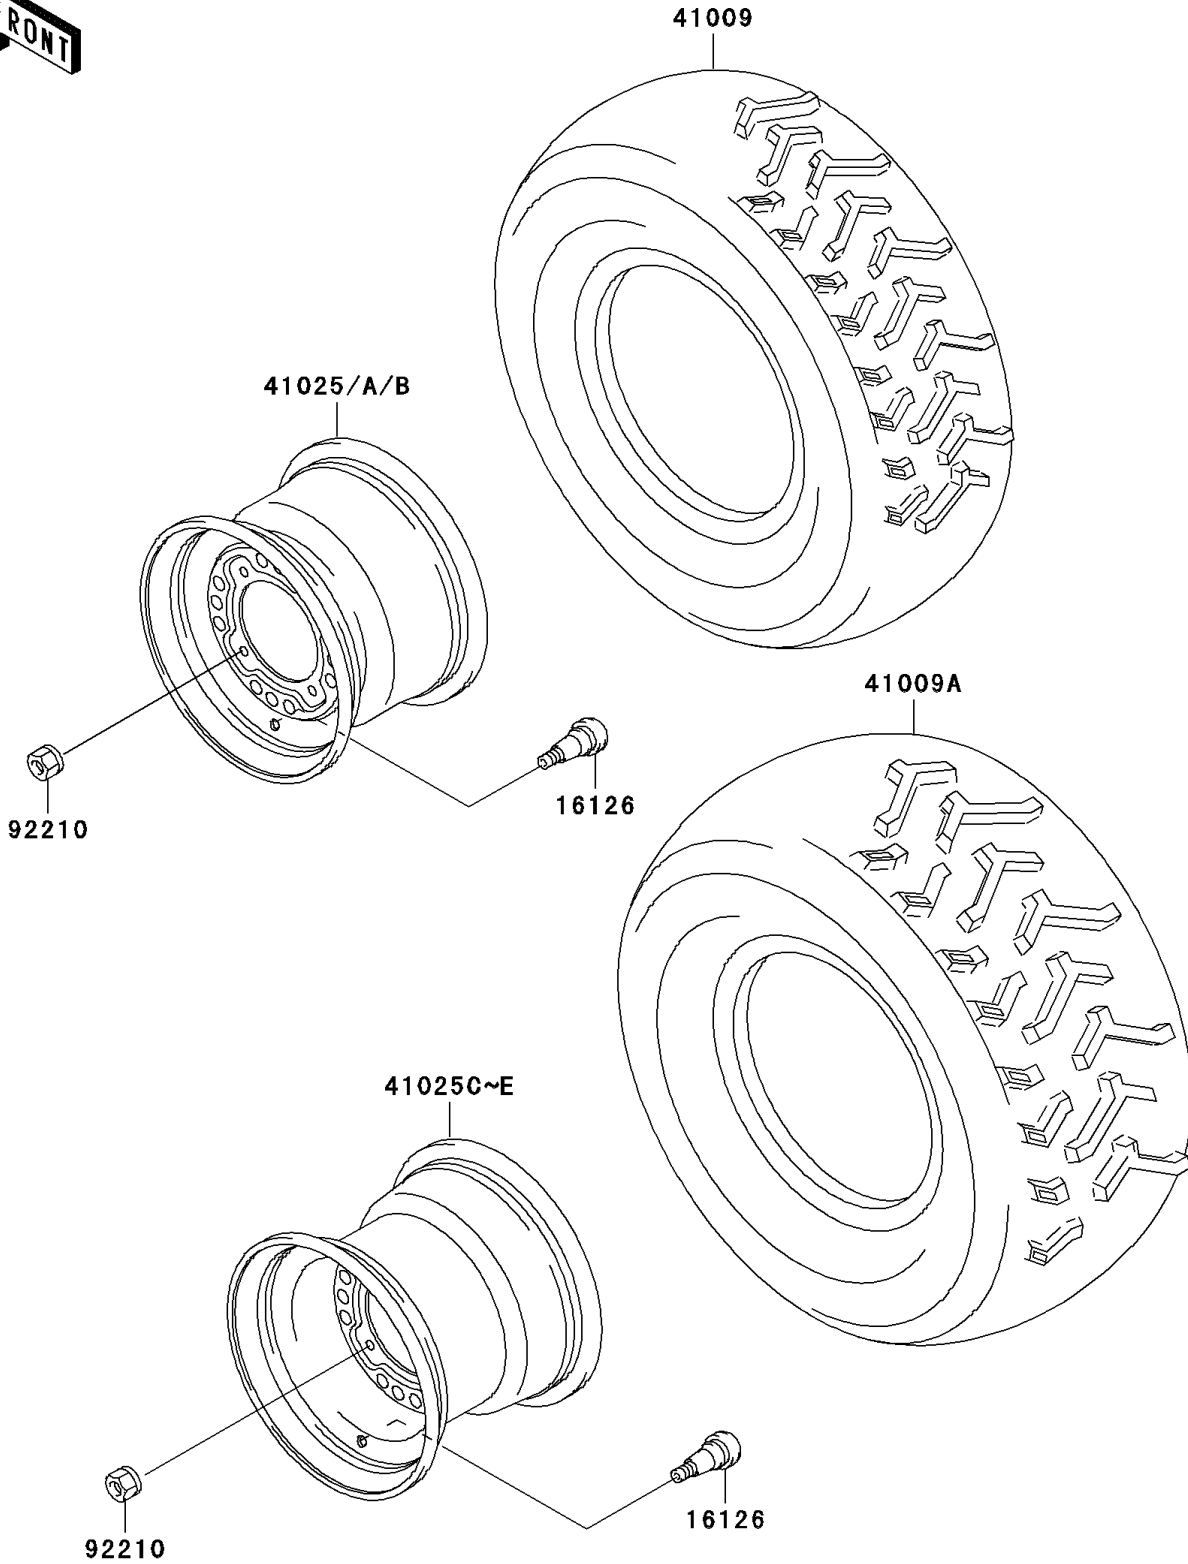

1999 Prairie 400 PARTS DIAGRAM

Wheels/Tires

F2210

1999 Prairie 400 PARTS LIST

Wheels/Tires

ITEM NAME	PART NUMBER	QUANTITY
VALVE (Ref # 16126)	16126-4001	4
TIRE,FR,AT25X8-12,KT121A(D) (Ref # 41009)	41009-1117	2
TIRE,RR,AT25X11-10,KT125(D) (Ref # 41009A)	41009-1118	2
RIM,FR,12X6.0,P.C.GRAY (Ref # 41025)	41025-1313-CQ	2
RIM,FR,12X6.0,SILVER (Ref # 41025B)	41025-1313-5A	2
RIM,RR,10X8.5,P.C.GRAY (Ref # 41025C)	41025-1314-CQ	2
RIM,RR,10X8.5,SILVER (Ref # 41025E)	41025-1314-5A	2
NUT,LOCK,10MM (Ref # 92210)	92210-1204	16