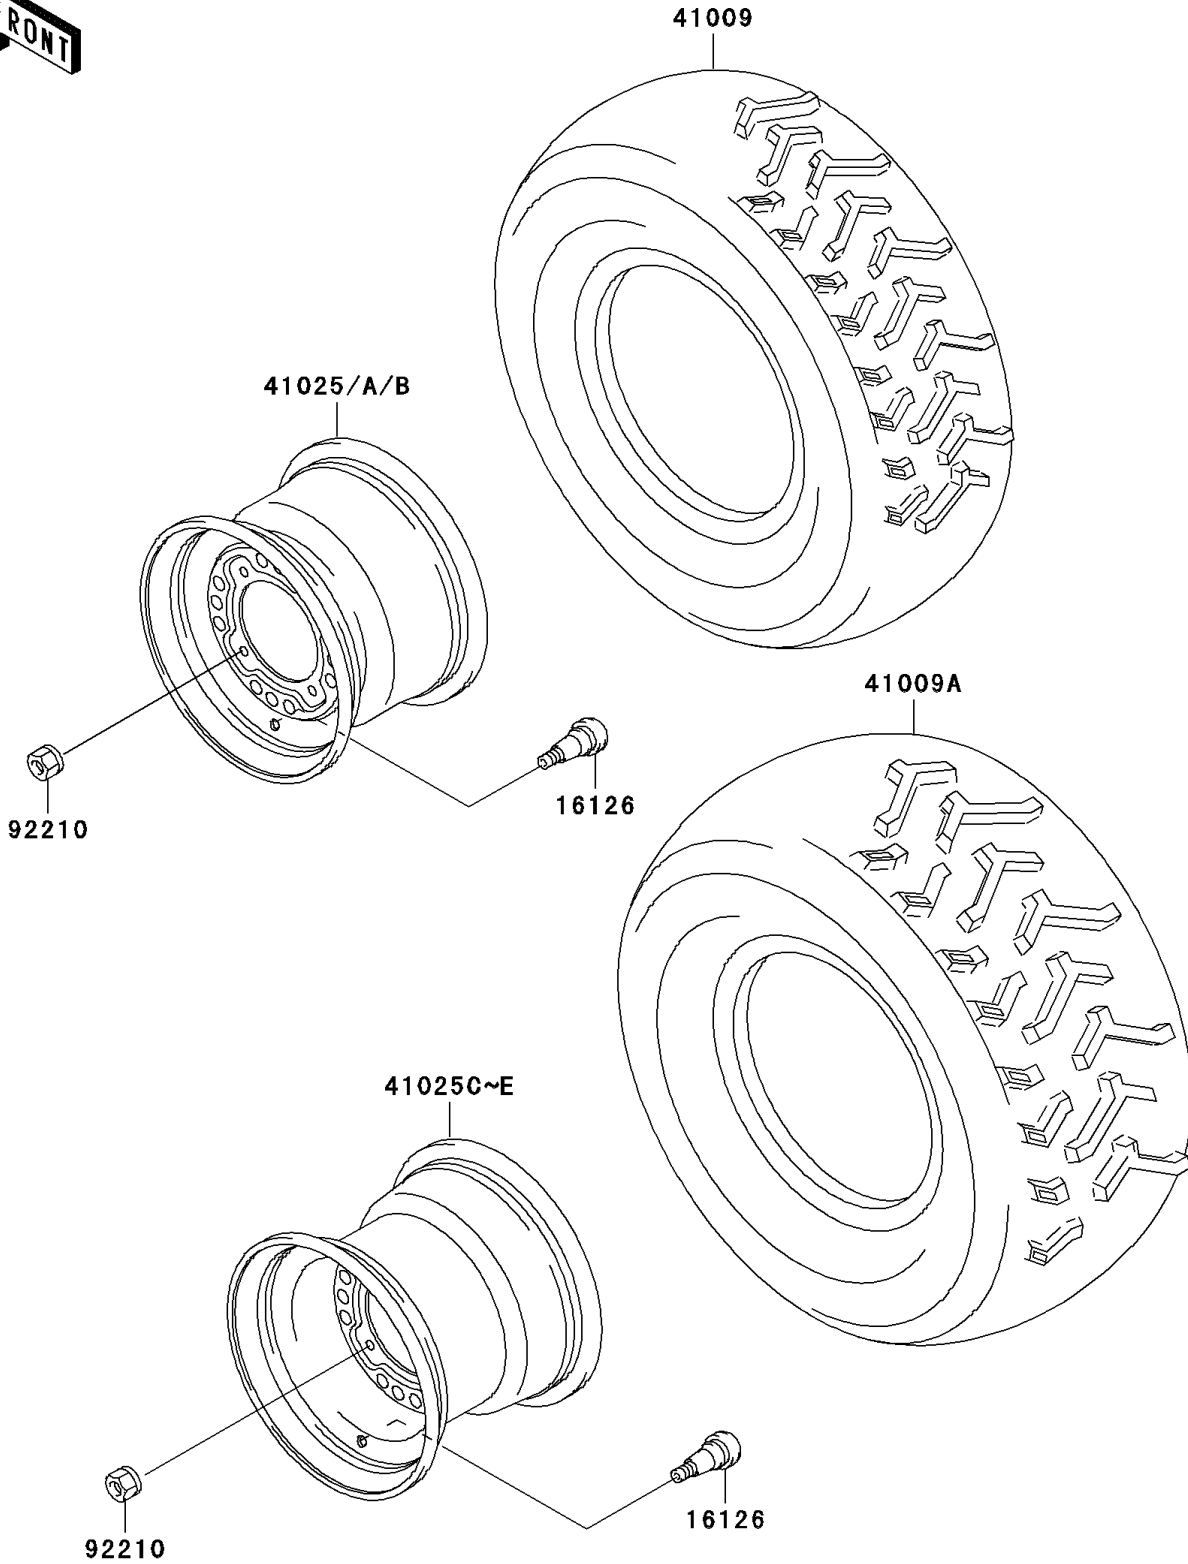

# 2001 Prairie 400 PARTS DIAGRAM

Wheels/Tires

F2210

## 2001 Prairie 400 PARTS LIST

### Wheels/Tires

ITEM NAME	PART NUMBER	QUANTITY
VALVE (Ref # 16126)	16126-4001	4
TIRE,FR,AT25X8-12,KT121A(D) (Ref # 41009)	41009-1117	2
TIRE,RR,AT25X11-10,KT125(D) (Ref # 41009A)	41009-1118	2
RIM,FR,12X6.0,P.C.GRAY (Ref # 41025)	41025-1313-CQ	2
RIM,FR,12X6.0,SILVER (Ref # 41025B)	41025-1313-5A	2
RIM,RR,10X8.5,P.C.GRAY (Ref # 41025C)	41025-1314-CQ	2
RIM,RR,10X8.5,SILVER (Ref # 41025E)	41025-1314-5A	2
NUT,LOCK,10MM (Ref # 92210)	92210-1204	16