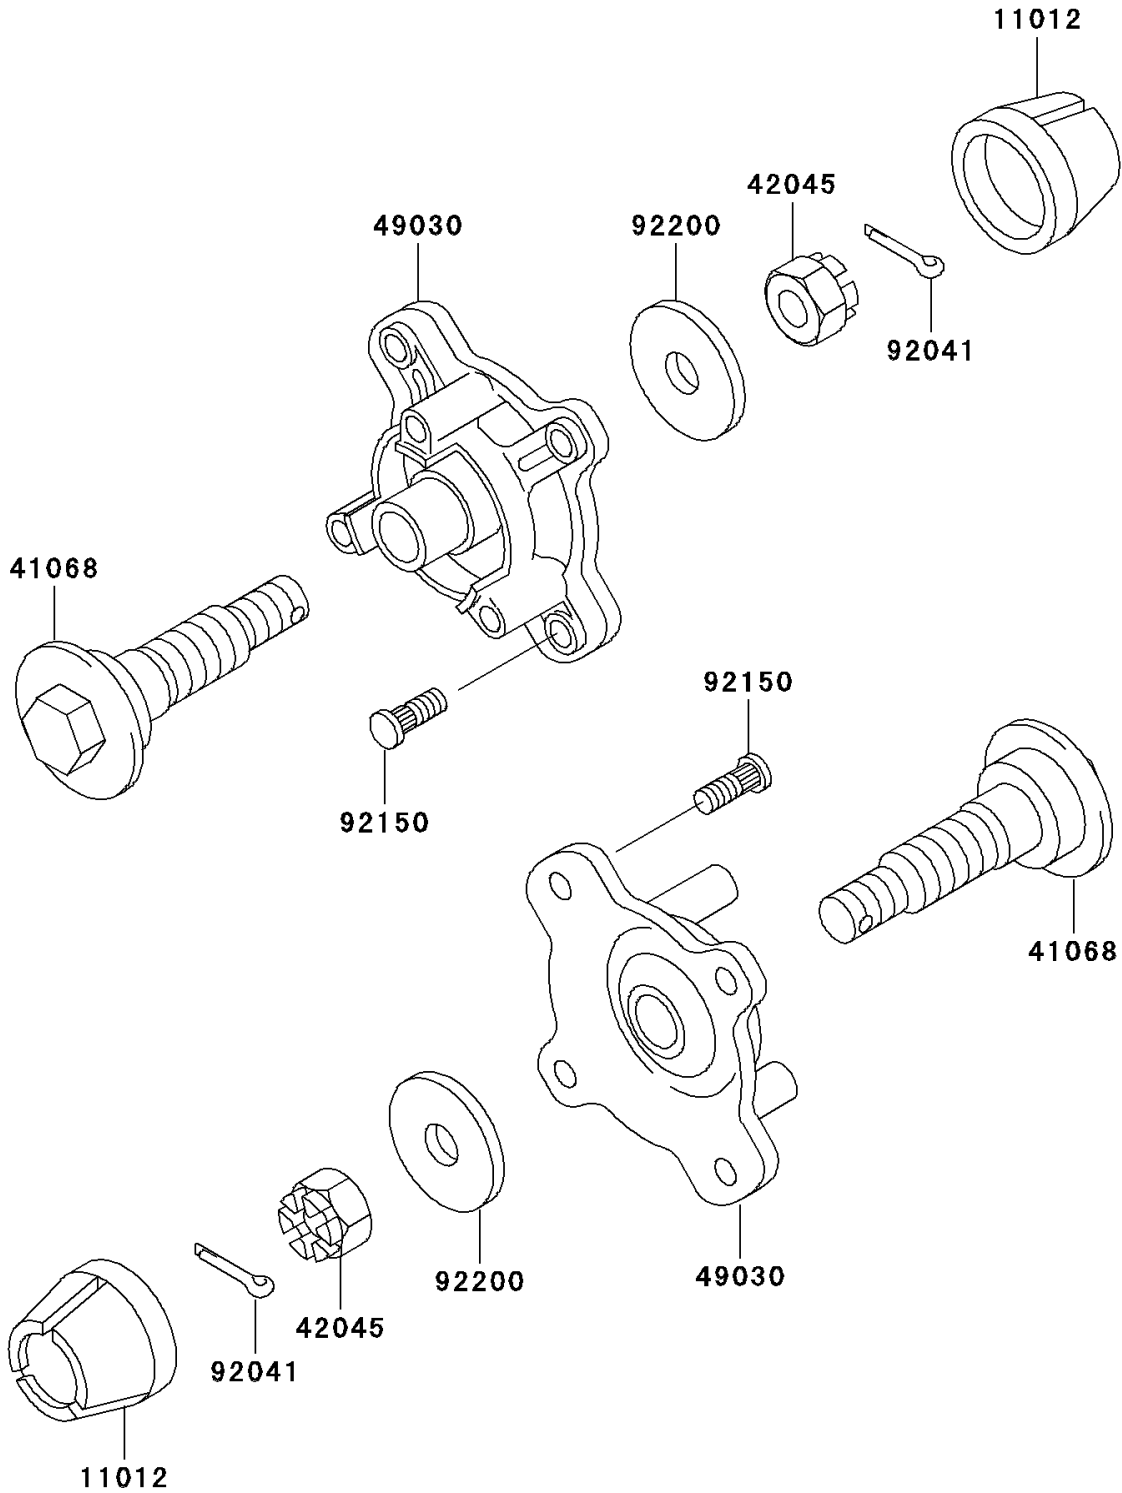

2002 Prairie 400 PARTS DIAGRAM

Front Hub

F2230

2002 Prairie 400 PARTS LIST

Front Hub

ITEM NAME	PART NUMBER	QUANTITY
CAP,WHEEL (Ref # 11012)	11012-1969	2
AXLE (Ref # 41068)	41068-1396	2
NUT,CASTLE,18MM (Ref # 42045)	42045-018	2
HUB,FR (Ref # 49030)	49030-1119	2
COTTER,4.0X35 (Ref # 92041)	92041-1053	2
BOLT (Ref # 92150)	92150-1289	8
WASHER,18.5X52X4.5 (Ref # 92200)	92200-1474	2