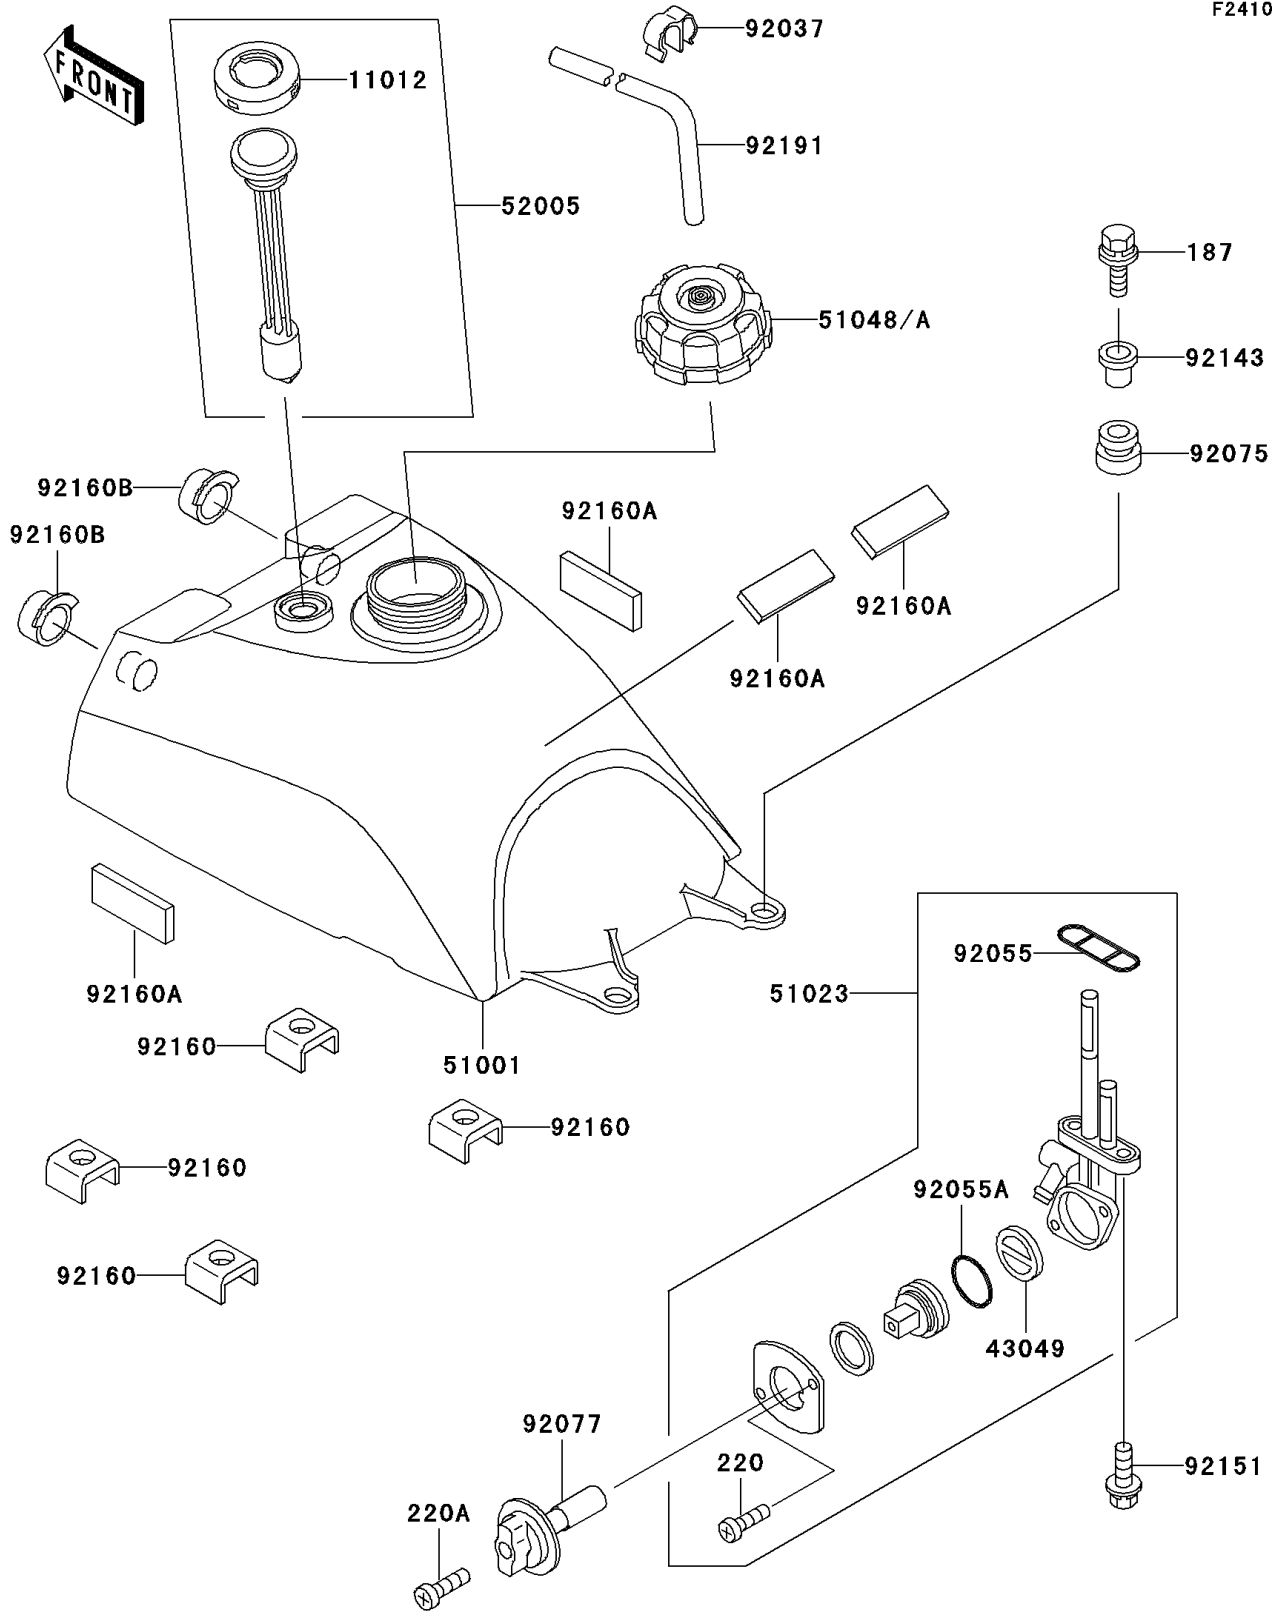

2001 Prairie 400 PARTS DIAGRAM

Fuel Tank

F2410

2001 Prairie 400 PARTS LIST

Fuel Tank

ITEM NAME	PART NUMBER	QUANTITY
BOLT-UPSET-WSP,6X35 (Ref # 187)	187G0635	2
SCREW-PAN-CROS,3X8 (Ref # 220)	220B0308	2
SCREW-PAN-CROS,4X25,BLACK (Ref # 220A)	220C0425	1
CAP,FUEL GAUGE (Ref # 11012)	11012-1627	1
PACKING,TAP VALVE (Ref # 43049)	43049-1066	1
TANK-COMP-FUEL (Ref # 51001)	51001-1500	1
TAP-ASSY,FUEL (Ref # 51023)	51023-1254	1
CAP-ASSY-TANK,FUEL (Ref # 51048)	51048-1127	1
GAUGE,FUEL (Ref # 52005)	52005-1121	1
CLAMP (Ref # 92037)	92037-1458	2
RING-O,FUEL TAP PACKING (Ref # 92055)	92055-1112	1
RING-O,TAP LEVER (Ref # 92055A)	92055-1419	1
DAMPER (Ref # 92075)	92075-1787	2
KNOB,FUEL TAP (Ref # 92077)	92077-1098	1
COLLAR,L=19.6 (Ref # 92143)	92143-1100	2
BOLT,6X14 (Ref # 92151)	92151-1198	2
DAMPER (Ref # 92160)	92160-1773	4
DAMPER (Ref # 92160A)	92160-1834	4
DAMPER (Ref # 92160B)	92160-1909	2
TUBE,5X9.4X450 (Ref # 92191)	92191-1107	1