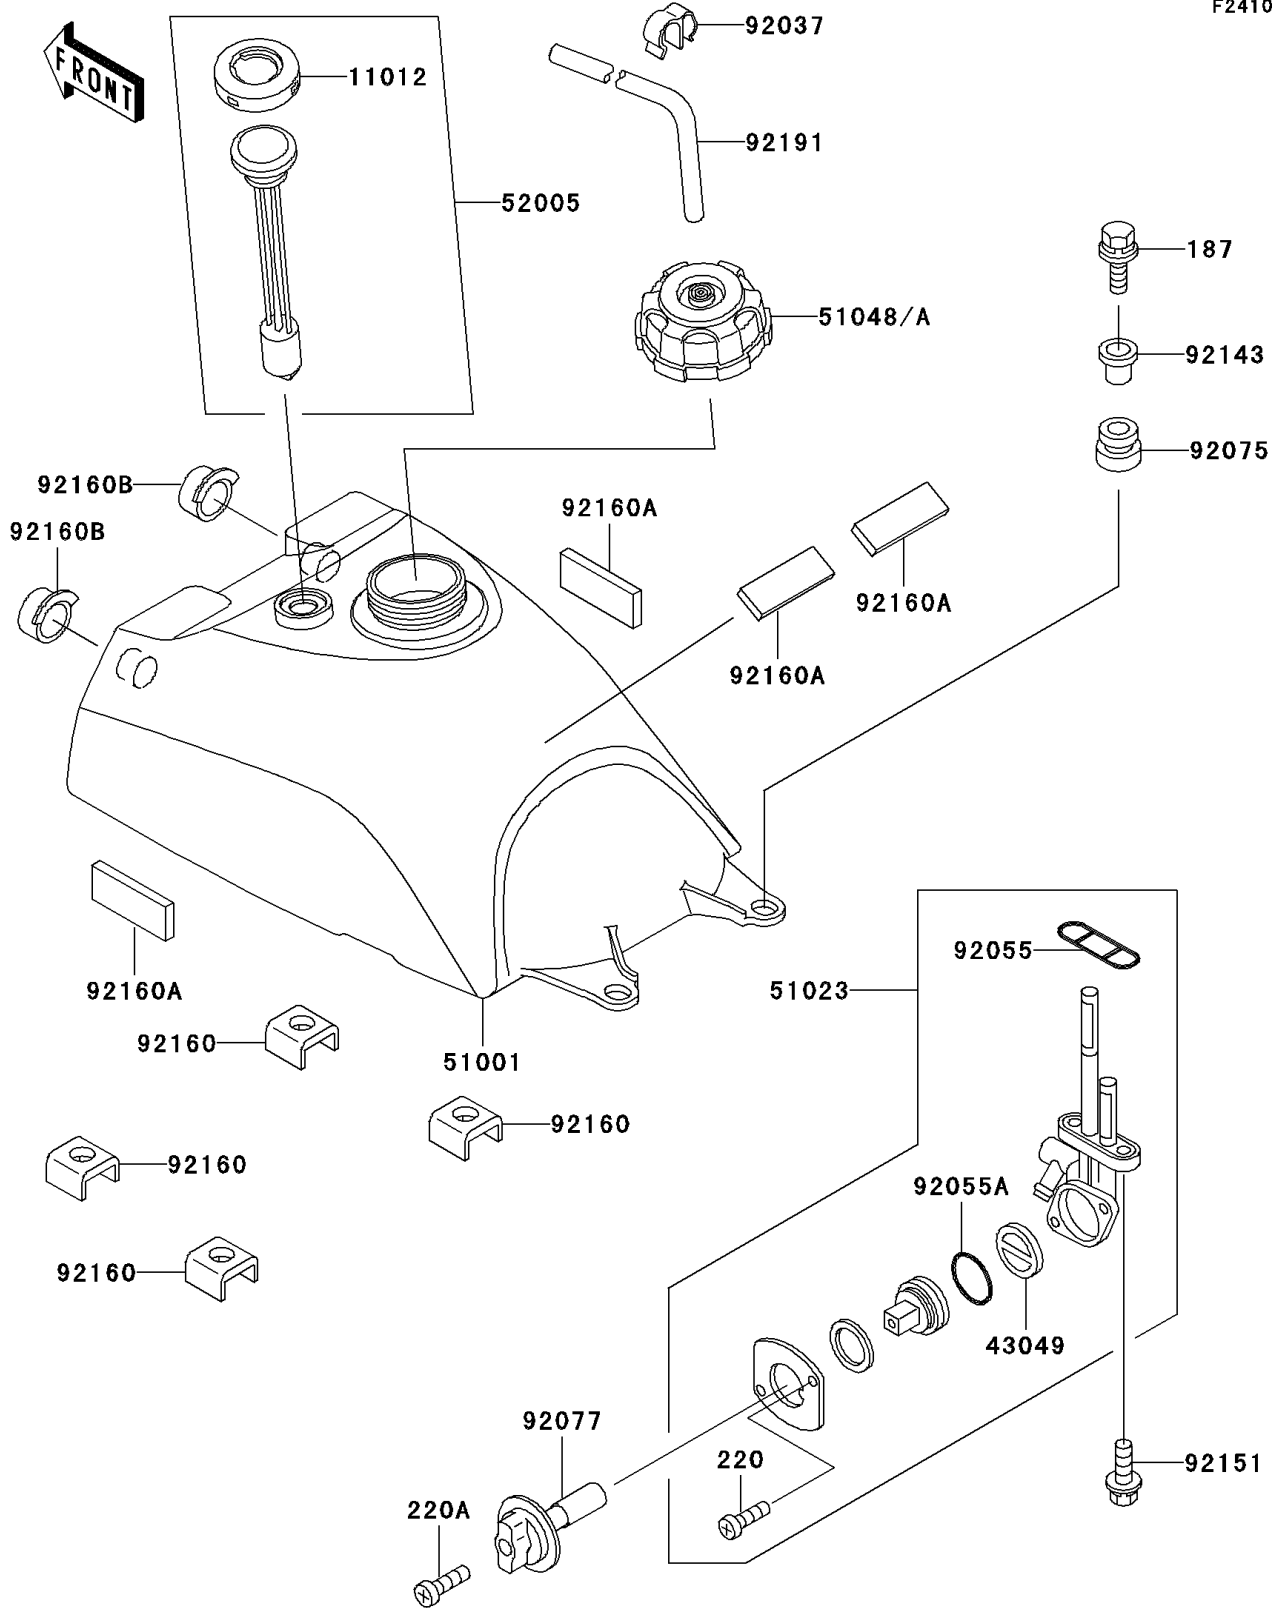

# 2002 Prairie 400 PARTS DIAGRAM

Fuel Tank

F2410

## 2002 Prairie 400 PARTS LIST

### Fuel Tank

ITEM NAME	PART NUMBER	QUANTITY
BOLT-UPSET-WSP,6X35 (Ref # 187)	187G0635	2
SCREW-PAN-CROS,3X8 (Ref # 220)	220B0308	2
SCREW-PAN-CROS,4X25,BLACK (Ref # 220A)	220C0425	1
CAP,FUEL GAUGE (Ref # 11012)	11012-1627	1
PACKING,TAP VALVE (Ref # 43049)	43049-1066	1
TANK-COMP-FUEL (Ref # 51001)	51001-1500	1
TAP-ASSY,FUEL (Ref # 51023)	51023-1254	1
CAP-ASSY-TANK,FUEL (Ref # 51048A)	51048-1133	1
GAUGE,FUEL (Ref # 52005)	52005-1121	1
CLAMP (Ref # 92037)	92037-1458	2
RING-O,FUEL TAP PACKING (Ref # 92055)	92055-1112	1
RING-O,TAP LEVER (Ref # 92055A)	92055-1419	1
DAMPER (Ref # 92075)	92075-1787	2
KNOB,FUEL TAP (Ref # 92077)	92077-1098	1
COLLAR,L=19.6 (Ref # 92143)	92143-1100	2
BOLT,6X14 (Ref # 92151)	92151-1198	2
DAMPER (Ref # 92160)	92160-1773	4
DAMPER (Ref # 92160A)	92160-1834	4
DAMPER (Ref # 92160B)	92160-1909	2
TUBE,5X9.4X450 (Ref # 92191)	92191-1107	1