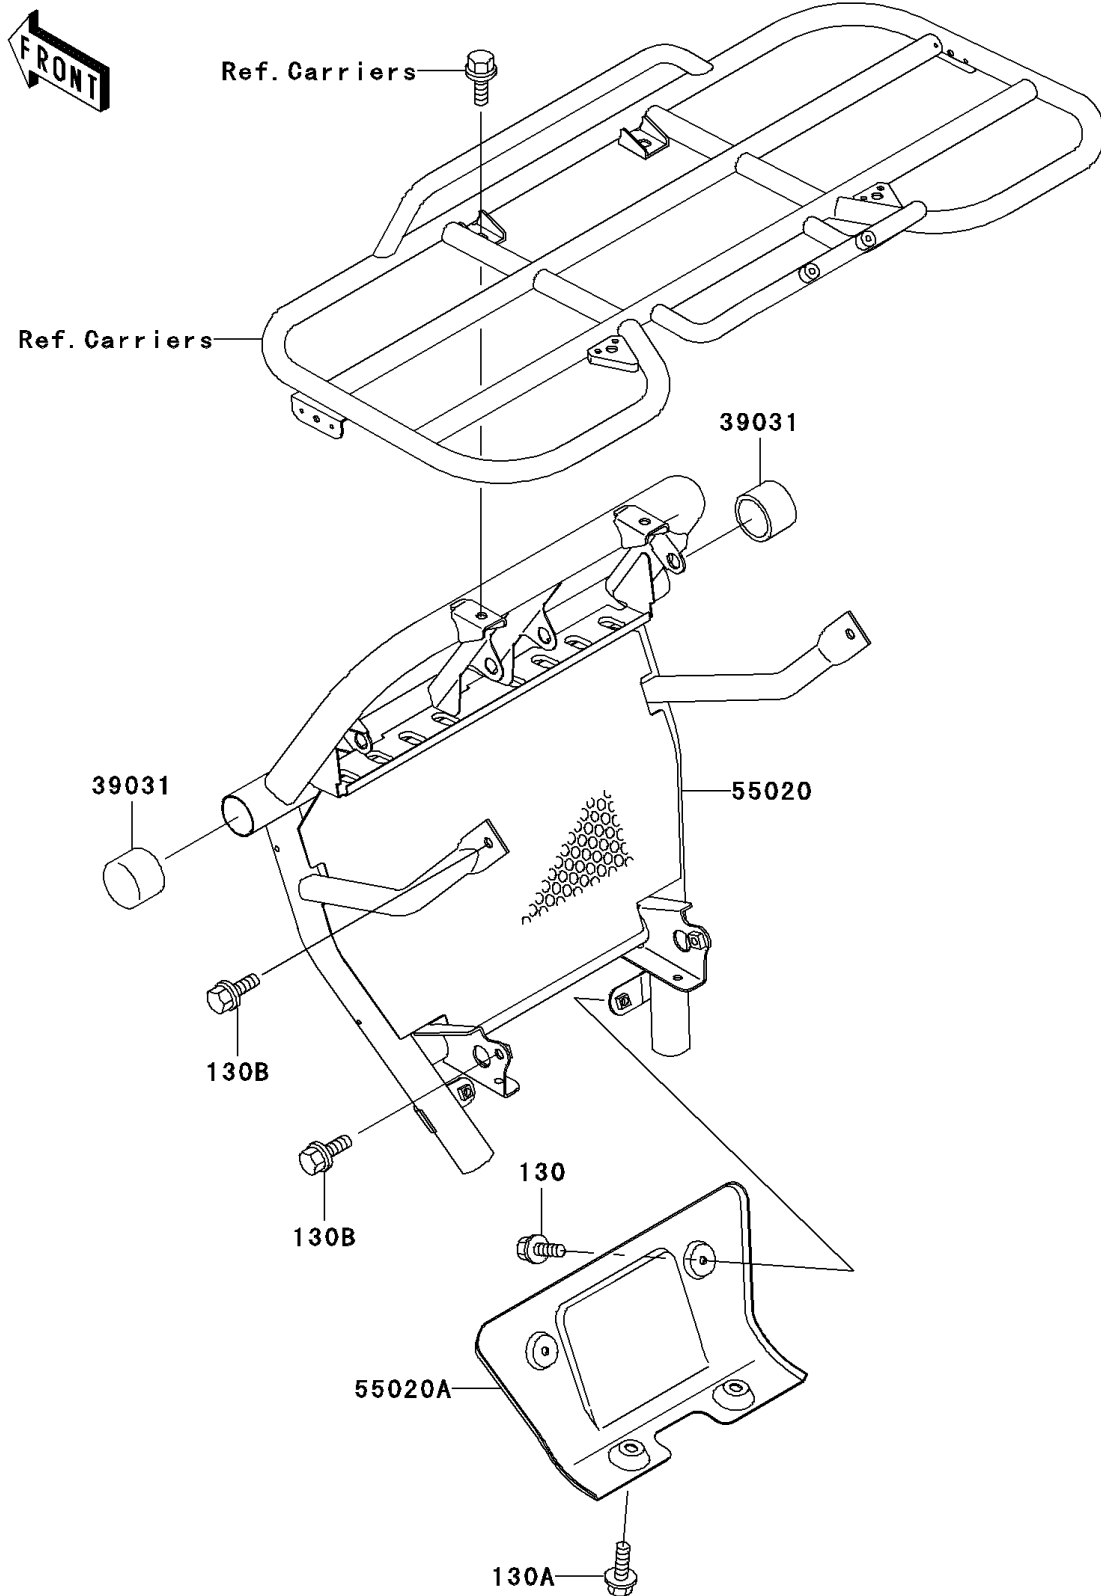

2000 Prairie 400 PARTS DIAGRAM

Guard(s)

F2680

2000 Prairie 400 PARTS LIST

Guard(s)

ITEM NAME	PART NUMBER	QUANTITY
BOLT-FLANGED,6X12 (Ref # 130)	130J0612	2
BOLT-FLANGED,8X12 (Ref # 130A)	130J0812	2
BOLT-FLANGED,8X14 (Ref # 130B)	130J0814	4
CAP-END,BUMPER PIPE (Ref # 39031)	39031-1059	2
GUARD,FR,P.C.GRAY (Ref # 55020)	55020-1548-CQ	1
GUARD,FRONT DIFF,P.C.GRAY (Ref # 55020A)	55020-1549-CQ	1