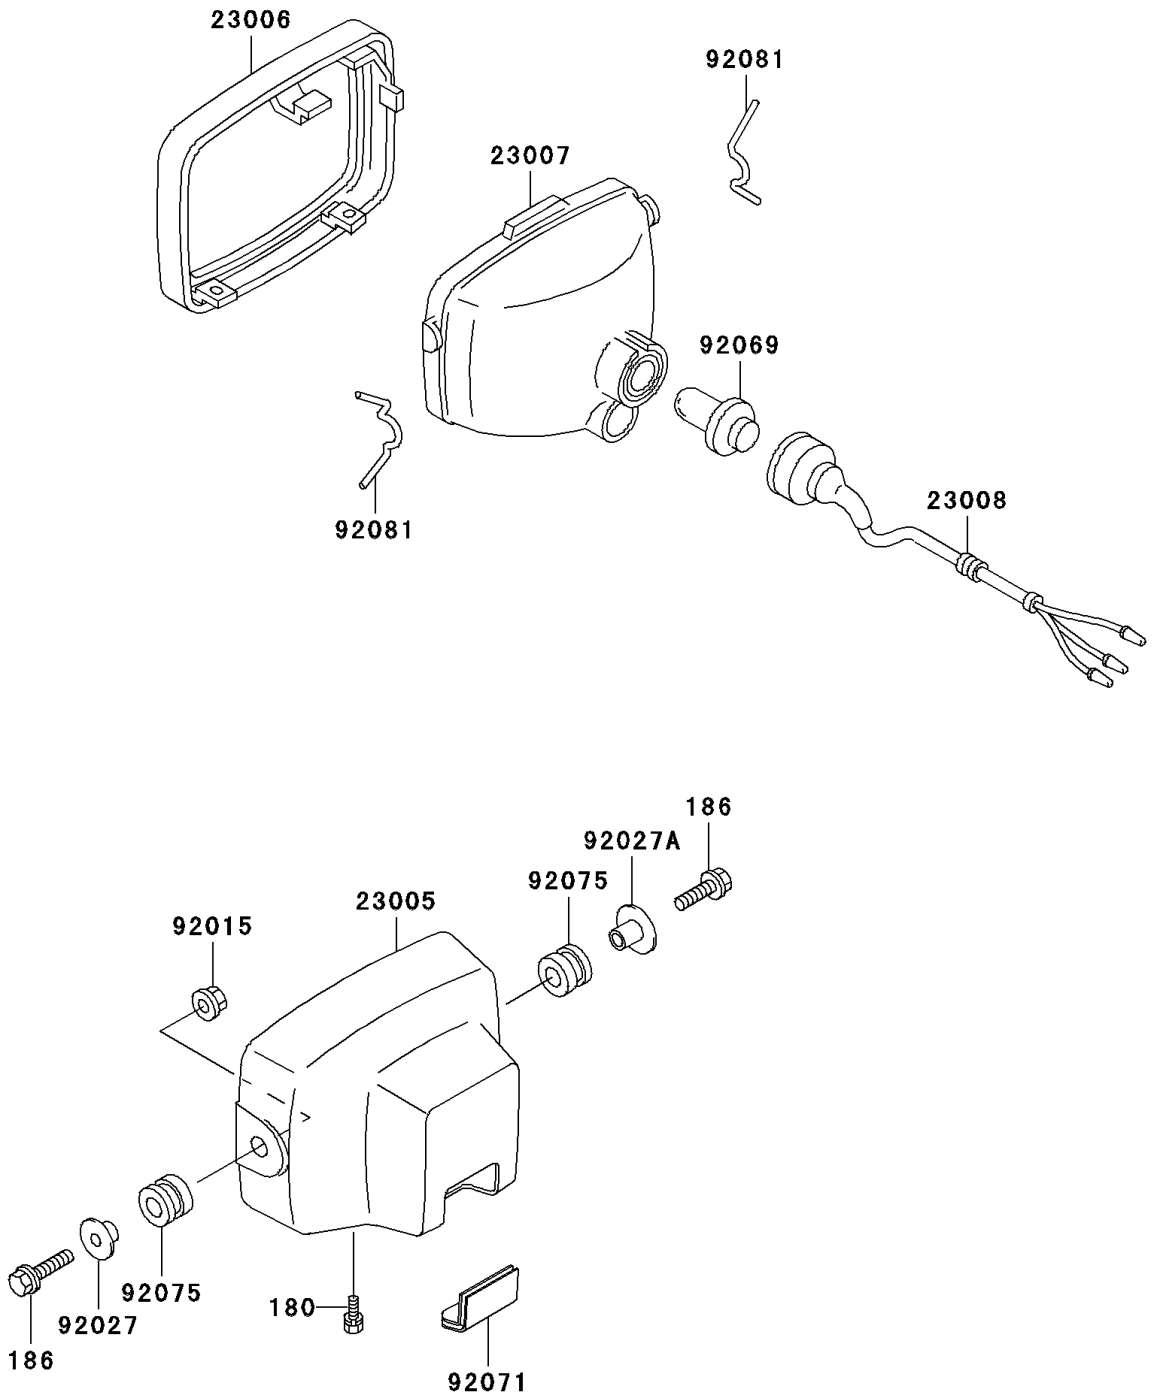

2002 Prairie 400 PARTS DIAGRAM

Headlight(s)

F2710

2002 Prairie 400 PARTS LIST

Headlight(s)

ITEM NAME	PART NUMBER	QUANTITY
BOLT-UPSET-WS,5X12 (Ref # 180)	180C0512	4
BOLT-UPSET-WP,6X30 (Ref # 186)	186B0630	4
BODY-COMP-HEAD LAMP,BLACK (Ref # 23005)	23005-1018-6Z	2
RIM-LAMP (Ref # 23006)	23006-1058	2
LENS-COMP,HEAD LAMP (Ref # 23007)	23007-1274	2
SOCKET-ASSY,HEAD LAMP (Ref # 23008)	23008-1357	2
NUT,FLANGED,6MM (Ref # 92015)	92015-1367	2
COLLAR,L=9.6 (Ref # 92027)	92027-1045	2
COLLAR,L=13.1 (Ref # 92027A)	92027-251	2
BULB,12V 25/25W (Ref # 92069)	92069-1010	2
GROMMET,HEAD LAMP (Ref # 92071)	92071-1205	2
DAMPER (Ref # 92075)	92075-277	4
SPRING (Ref # 92081)	92081-1421	4