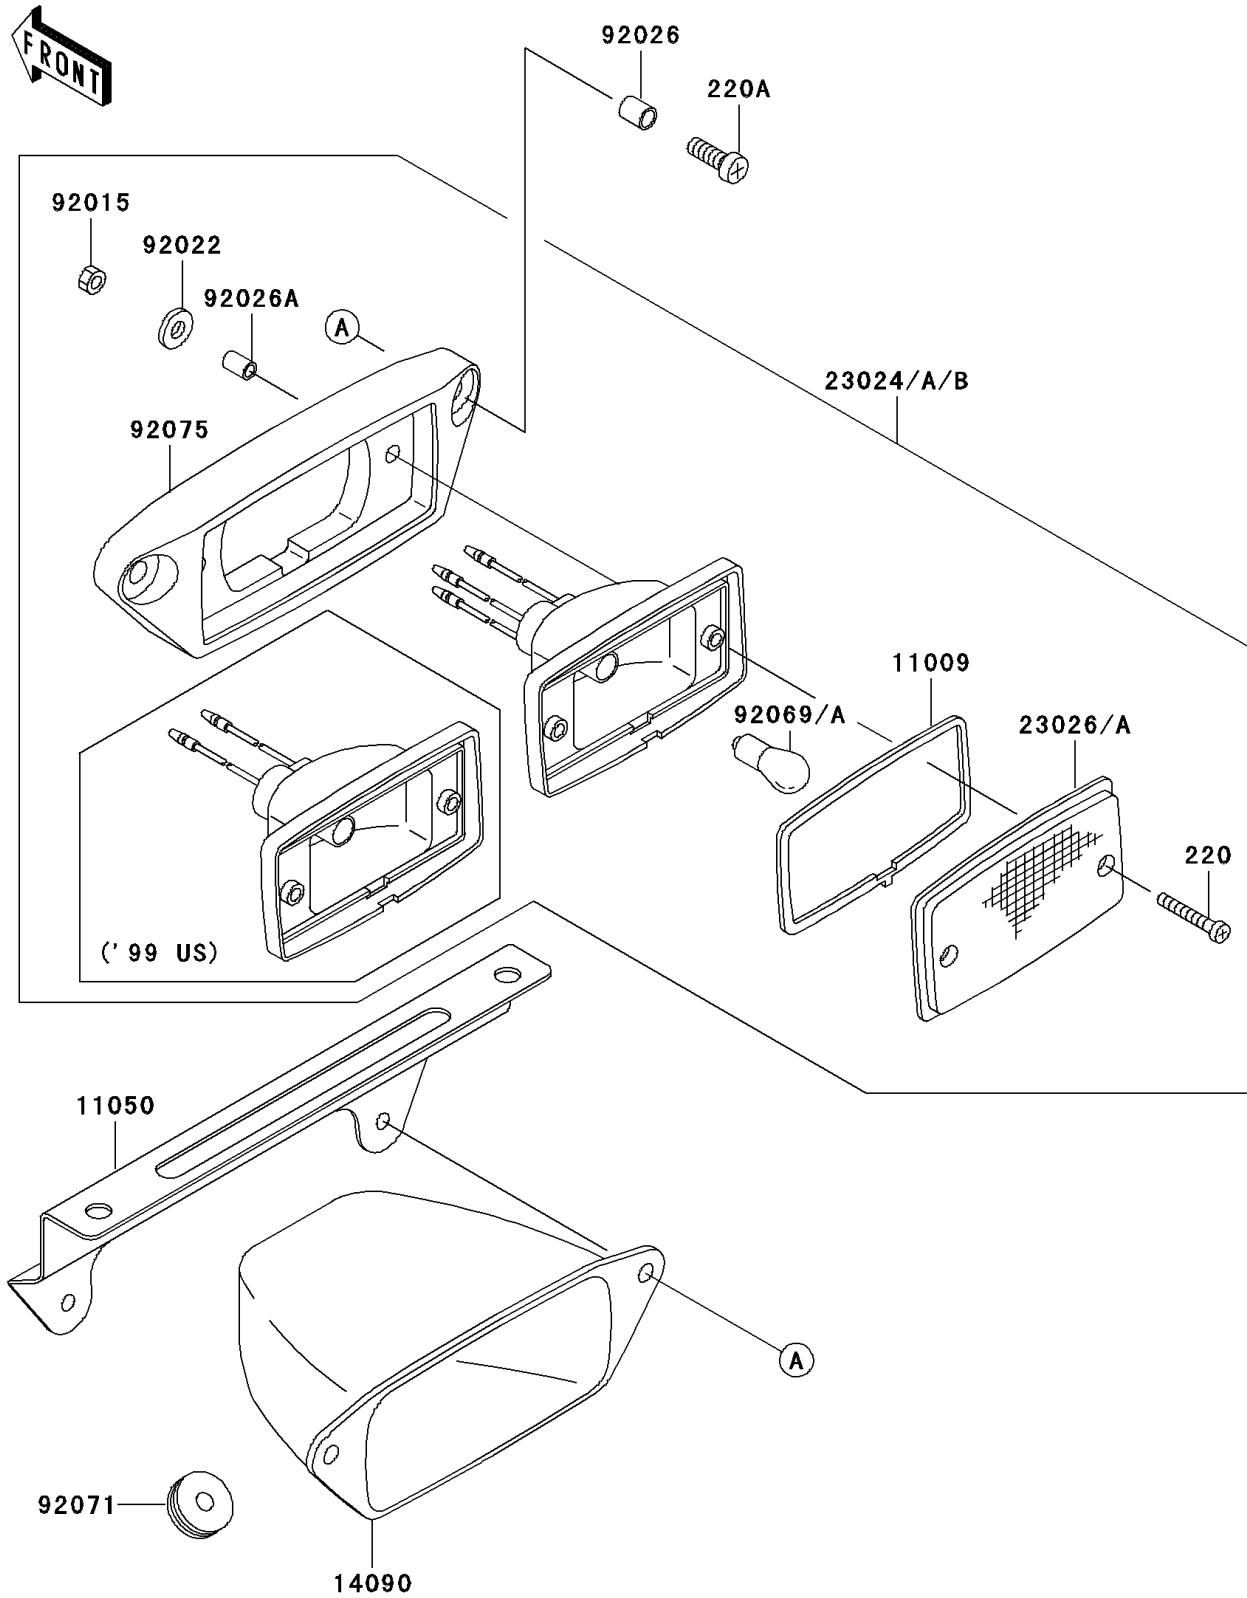

2002 Prairie 400 PARTS DIAGRAM

Taillight(s)

F2720

2002 Prairie 400 PARTS LIST

Taillight(s)

ITEM NAME	PART NUMBER	QUANTITY
SCREW-PAN-CROS,4X30 (Ref # 220)	220C0430	2
SCREW-PAN-CROS,6X20,BLACK (Ref # 220A)	220C0620	2
GASKET,TAIL LAMP (Ref # 11009)	11009-4004	1
BRACKET,TAIL LAMP (Ref # 11050)	11050-1718	1
COVER,TAIL LAMP (Ref # 14090)	14090-1911	1
LAMP-ASSY-TAIL (Ref # 23024B)	23024-1131	1
LENS,TAIL LAMP (Ref # 23026)	23026-1239	1
NUT,4MM (Ref # 92015)	92015-1550	2
WASHER,PLAIN,4MM (Ref # 92022)	92022-1762	2
SPACER,6.3X8.3X10 (Ref # 92026)	92026-1260	2
SPACER,4.5X6.5X10 (Ref # 92026A)	92026-1261	2
BULB,12V 27/8W (Ref # 92069)	92069-059	1
GROMMET,SENSOR LEAD (Ref # 92071)	92071-1058	1
DAMPER,TAIL LAMP (Ref # 92075)	92075-1782	1