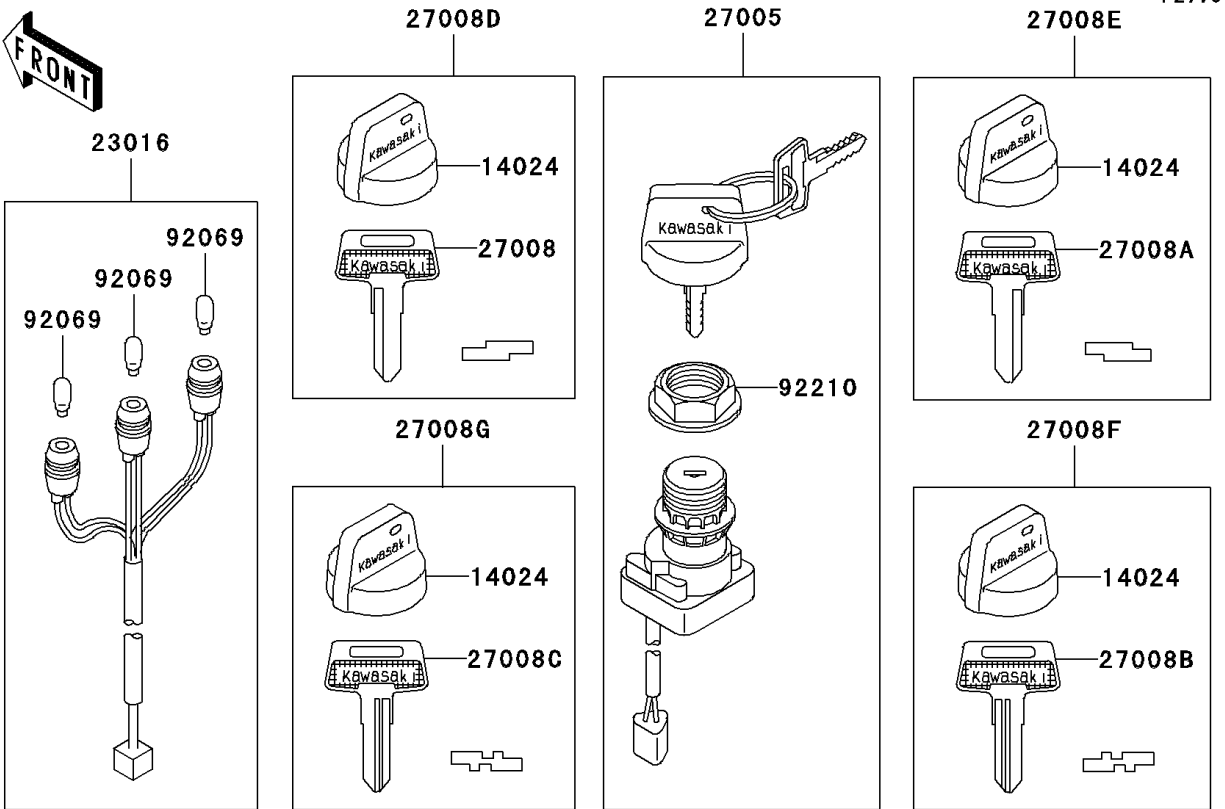

# 1999 Prairie 400 PARTS DIAGRAM

# 1999 Prairie 400 PARTS LIST

## Ignition Switch

ITEM NAME	PART NUMBER	QUANTITY
SWITCH-COMP,D.C.TERMINAL (Ref # 13151)	13151-1087	1
COVER,KEY (Ref # 14024)	14024-1551	4
LAMP-ASSY (Ref # 23016)	23016-1151	1
SWITCH-ASSY-IGNITION (Ref # 27005)	27005-1229	1
KEY-LOCK,BLANK (Ref # 27008)	27008-1041	1
KEY-LOCK,BLANK (Ref # 27008A)	27008-1042	1
KEY-LOCK,BLANK (Ref # 27008B)	27008-1043	1
KEY-LOCK,BLANK (Ref # 27008C)	27008-1044	1
KEY-LOCK,BLANK,W/COVER (Ref # 27008D)	27008-1132	1
KEY-LOCK,BLANK,W/COVER (Ref # 27008E)	27008-1133	1
KEY-LOCK,BLANK,W/COVER (Ref # 27008F)	27008-1134	1
KEY-LOCK,BLANK,W/COVER (Ref # 27008G)	27008-1135	1
BULB,12V 3W,T7 (Ref # 92069)	92069-1020	3
NUT,IGNITION SWITCH (Ref # 92210)	92210-1109	1