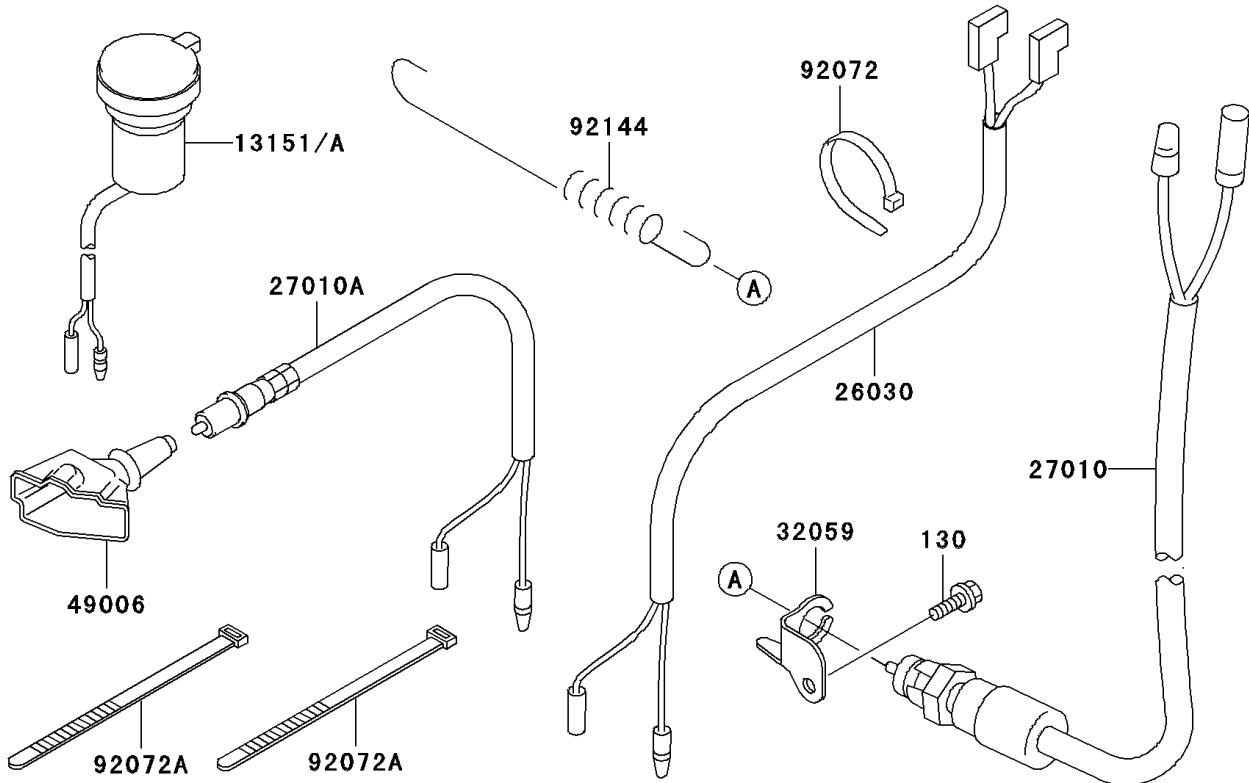

# 1999 Prairie 400 PARTS DIAGRAM

# 1999 Prairie 400 PARTS LIST

## Ignition Switch

ITEM NAME	PART NUMBER	QUANTITY
SWITCH-COMP,D.C.TERMINAL (Ref # 13151)	13151-1087	1
COVER,KEY (Ref # 14024)	14024-1551	4
LAMP-ASSY (Ref # 23016)	23016-1151	1
SWITCH-ASSY-IGNITION (Ref # 27005)	27005-1229	1
KEY-LOCK,BLANK (Ref # 27008)	27008-1041	1
KEY-LOCK,BLANK (Ref # 27008A)	27008-1042	1
KEY-LOCK,BLANK (Ref # 27008B)	27008-1043	1
KEY-LOCK,BLANK (Ref # 27008C)	27008-1044	1
KEY-LOCK,BLANK,W/COVER (Ref # 27008D)	27008-1132	1
KEY-LOCK,BLANK,W/COVER (Ref # 27008E)	27008-1133	1
KEY-LOCK,BLANK,W/COVER (Ref # 27008F)	27008-1134	1
KEY-LOCK,BLANK,W/COVER (Ref # 27008G)	27008-1135	1
BULB,12V 3W,T7 (Ref # 92069)	92069-1020	3
NUT,IGNITION SWITCH (Ref # 92210)	92210-1109	1