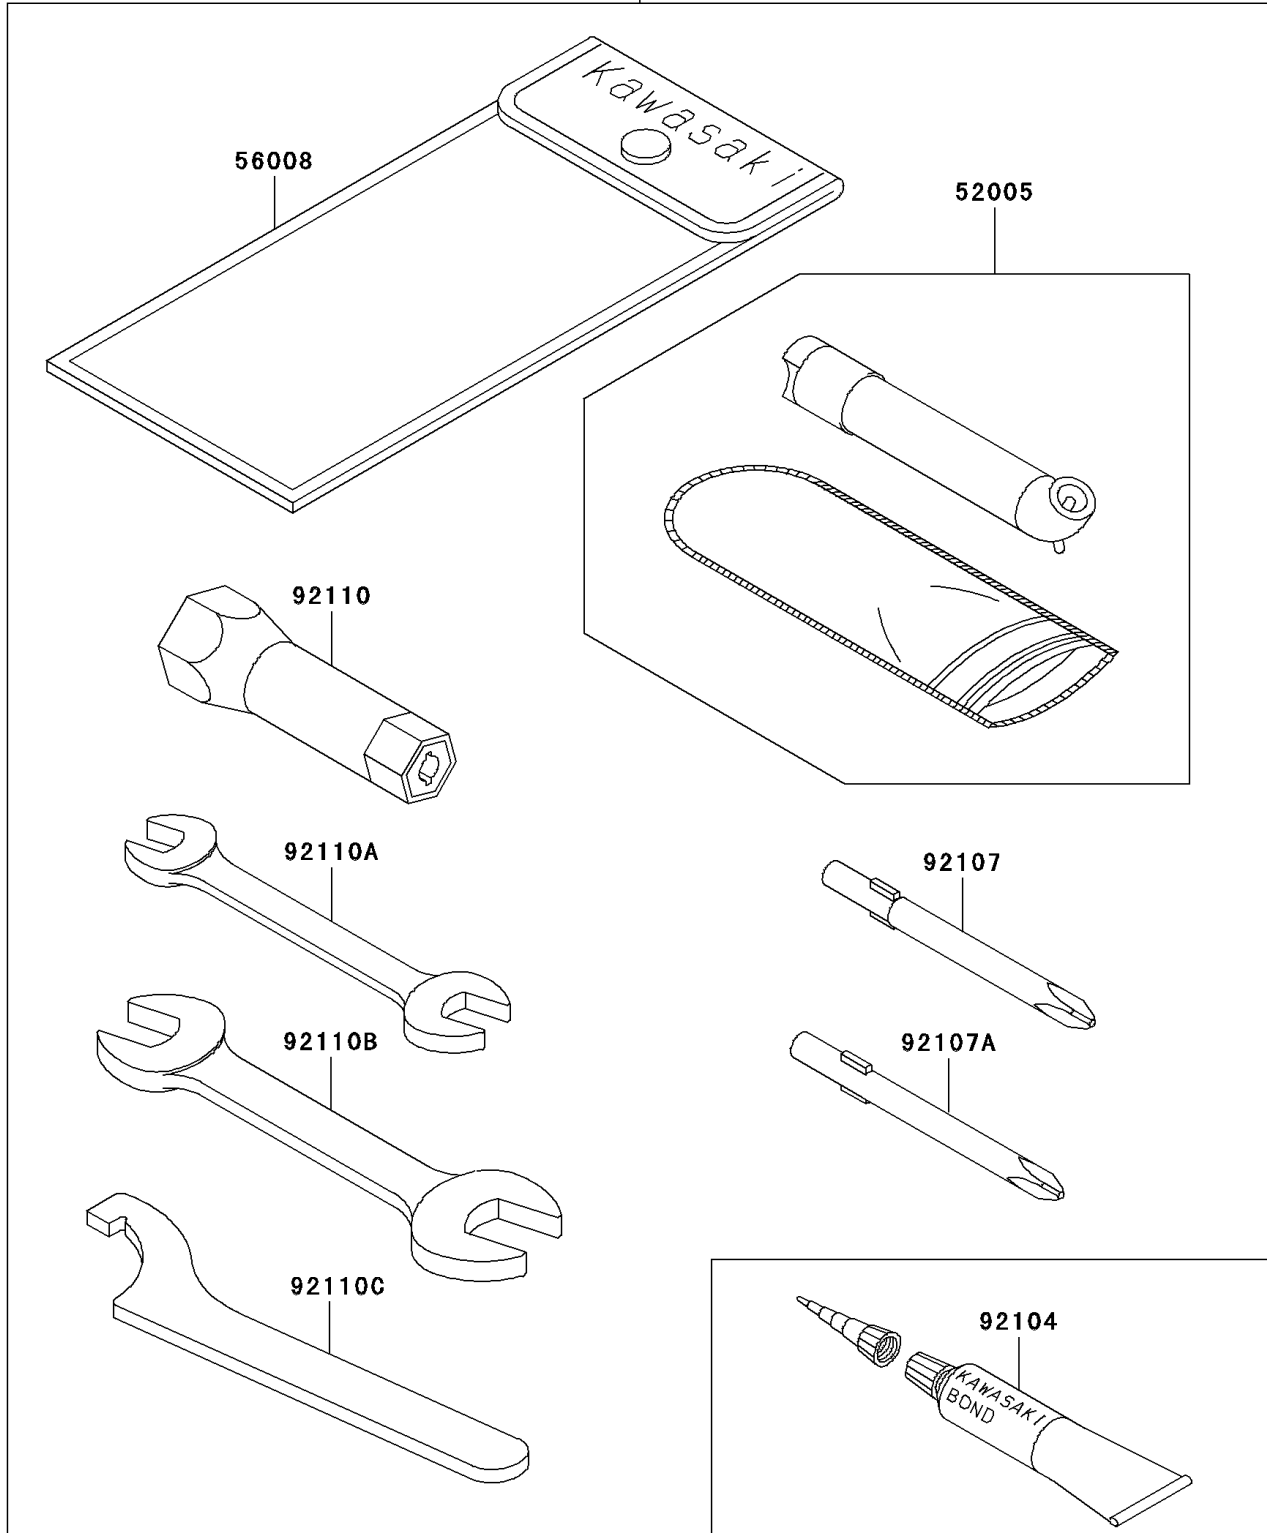

1999 Prairie 400 PARTS DIAGRAM

Owner's Tools

56007

F2810

1999 Prairie 400 PARTS LIST

Owner's Tools

ITEM NAME	PART NUMBER	QUANTITY
GAUGE,AIR (Ref # 52005)	52005-1082	1
TOOL-KIT (Ref # 56007)	56007-1407	1
BAG,TOOL (Ref # 56008)	56008-1007	1
GASKET-LIQUID,TUBE,100G,SILVER (Ref # 92104)	92104-002	1
TOOL-DRIVER,#3PHILLIPS (Ref # 92107)	92107-005	1
TOOL-DRIVER,#2PHILLIPS (Ref # 92107A)	92107-1053	1
TOOL-WRENCH,BOX,18MM (Ref # 92110)	92110-1109	1
TOOL-WRENCH,OPEN END,10X12 (Ref # 92110A)	92110-1152	1
TOOL-WRENCH,OPEN END,14X17 (Ref # 92110B)	92110-1153	1
TOOL-WRENCH,HOOK (Ref # 92110C)	92110-1173	1