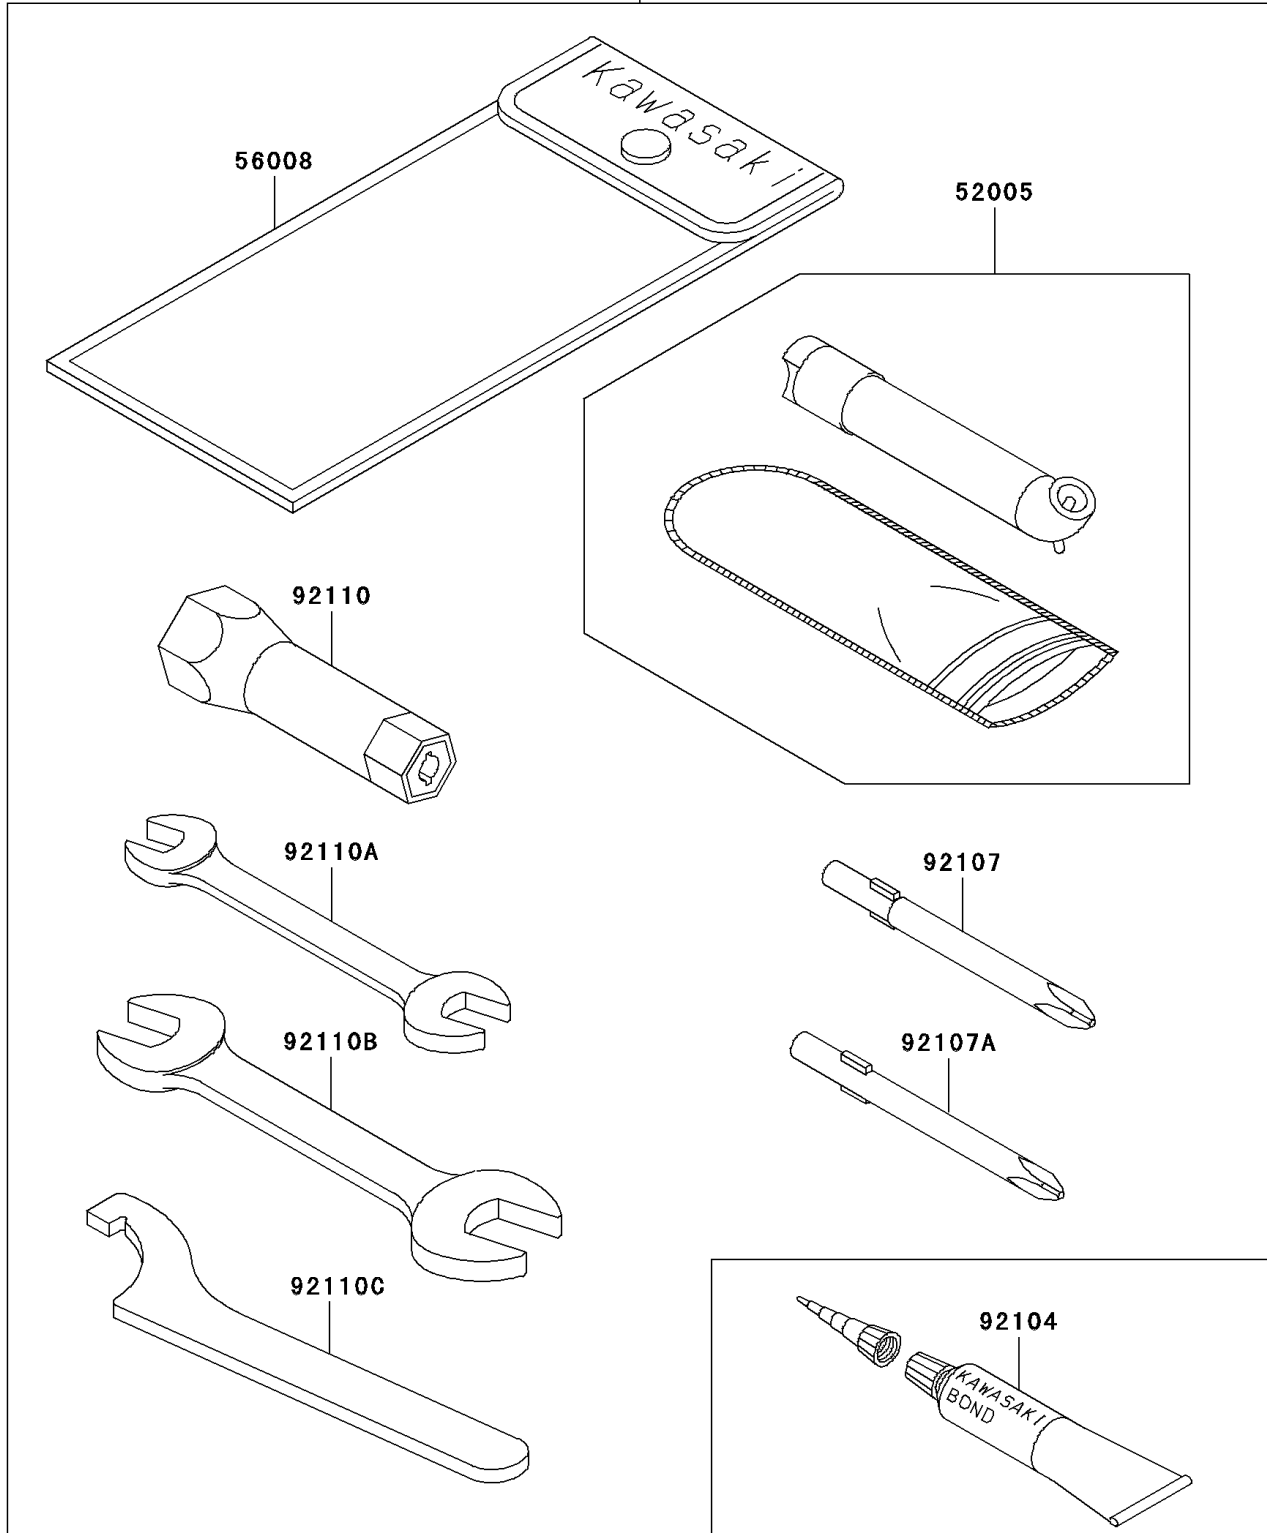

2002 Prairie 400 PARTS DIAGRAM

Owner's Tools

56007

F2810

2002 Prairie 400 PARTS LIST

Owner's Tools

ITEM NAME	PART NUMBER	QUANTITY
GAUGE,AIR (Ref # 52005)	52005-1082	1
TOOL-KIT (Ref # 56007)	56007-1407	1
BAG,TOOL (Ref # 56008)	56008-1007	1
GASKET-LIQUID,TUBE,100G,SILVER (Ref # 92104)	92104-002	1
TOOL-DRIVER,#3PHILLIPS (Ref # 92107)	92107-005	1
TOOL-DRIVER,#2PHILLIPS (Ref # 92107A)	92107-1053	1
TOOL-WRENCH,BOX,18MM (Ref # 92110)	92110-1109	1
TOOL-WRENCH,OPEN END,10X12 (Ref # 92110A)	92110-1152	1
TOOL-WRENCH,OPEN END,14X17 (Ref # 92110B)	92110-1153	1
TOOL-WRENCH,HOOK (Ref # 92110C)	92110-1173	1