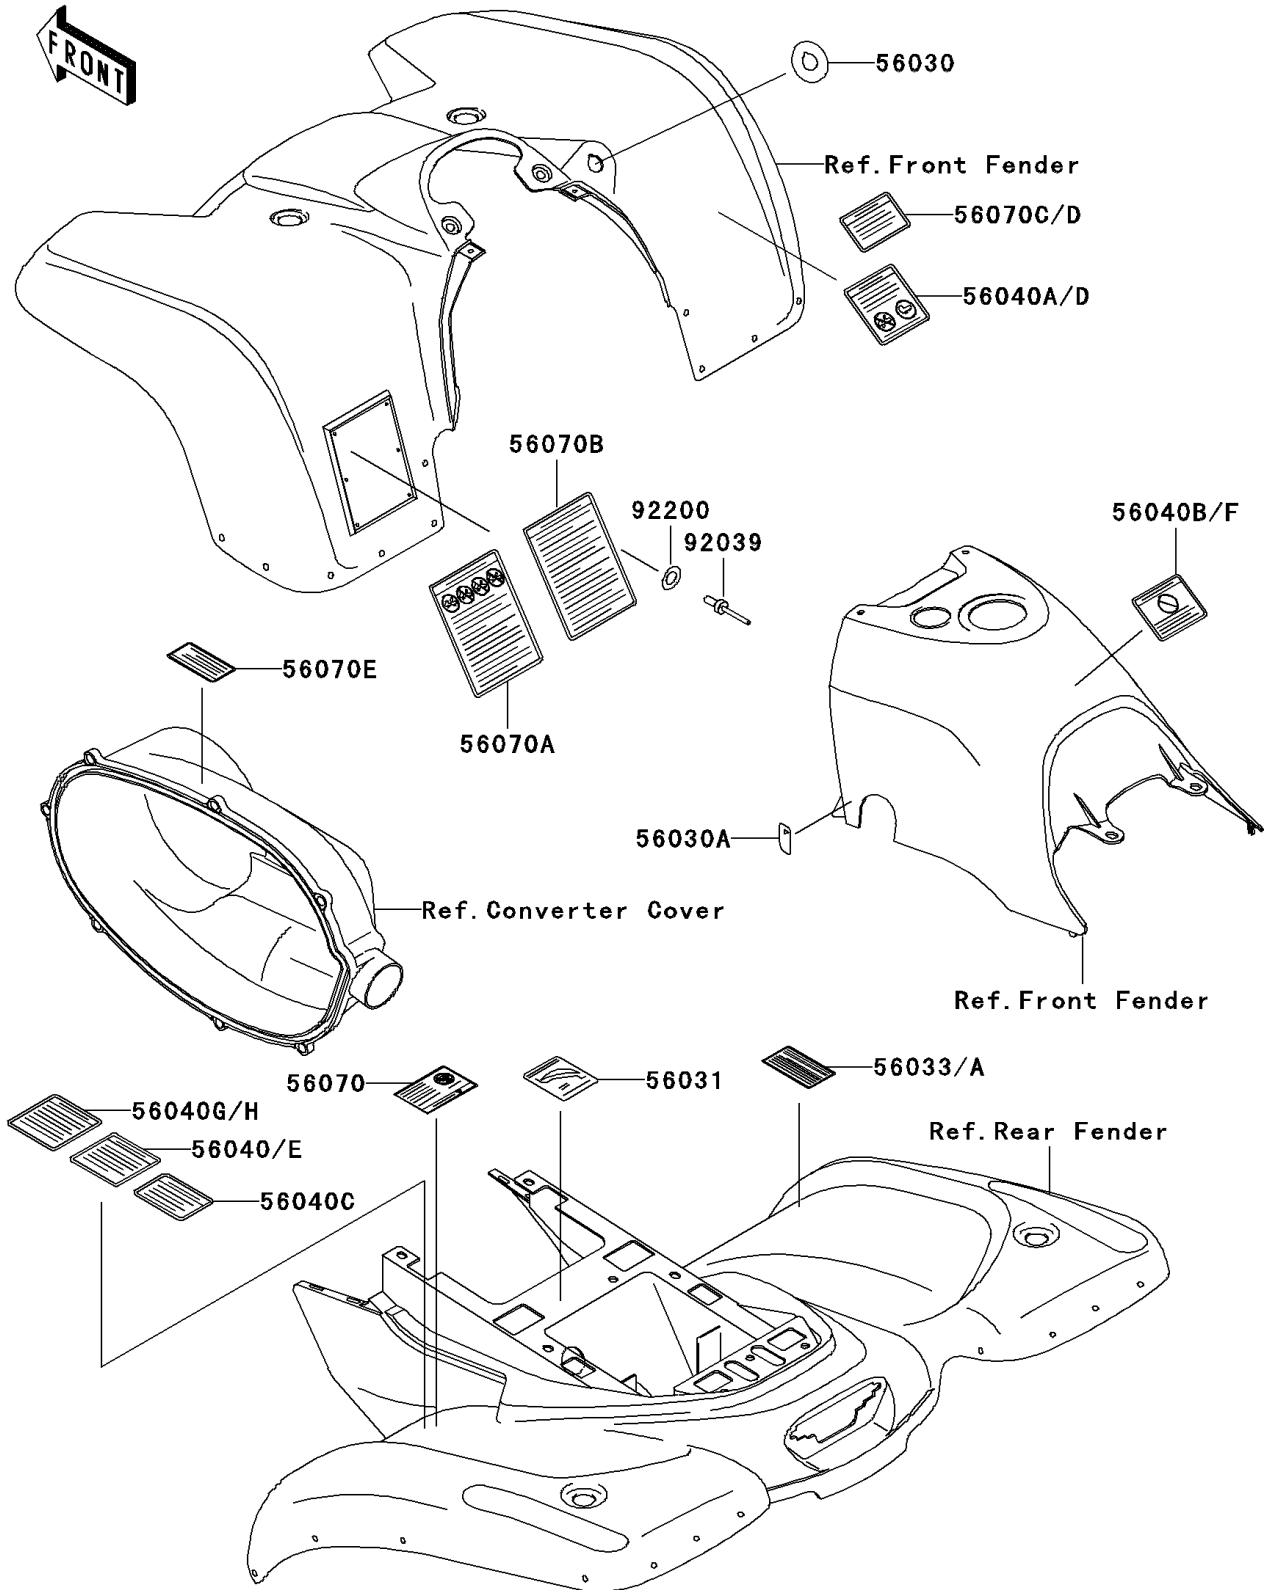

# 2000 Prairie 400 PARTS DIAGRAM

Labels

F2860

## 2000 Prairie 400 PARTS LIST

### Labels

ITEM NAME	PART NUMBER	QUANTITY
LABEL,IGNITION SWITCH (Ref # 56030)	56030-1086	1
LABEL,FUEL TAP (Ref # 56030A)	56030-1185	1
LABEL-MANUAL,DRIVE BELT INFO (Ref # 56033A)	56033-1248	1
LABEL-WARNING,TIRE PRESSURE (Ref # 56040)	56040-1257	1
LABEL-WARNING,TRANSPORT (Ref # 56040A)	56040-1261	1
LABEL-WARNING,UNDER 16 (Ref # 56040B)	56040-1276	1
LABEL-WARNING,MAX VEHICLE LOAD (Ref # 56040G)	56040-1331	1
LABEL-WARNING,NO PASSENGER (Ref # 56070)	56070-1141	1
LABEL-WARNING,SERIOUS INJURY (Ref # 56070A)	56070-1151	1
LABEL-WARNING,SHIFT LEVER (Ref # 56070C)	56070-1170	1
LABEL-WARNING,CVT COVER (Ref # 56070E)	56070-1269	1
RIVET,3.2X8 (Ref # 92039)	92039-3763	6
WASHER,3.5X8X1 (Ref # 92200)	92200-1251	6
LABEL-MANUAL,BATTERY VENT (Ref # 56031)	56031-1963	1
LABEL-MANUAL,DRIVE BELT INFO (Ref # 56033)	56033-1247	1
LABEL-WARNING,NO PASSENGER (Ref # 56040C)	56040-1280	1
LABEL-WARNING,TRANSPORT (Ref # 56040D)	56040-1283	1
LABEL-WARNING,TIRE PRESSURE (Ref # 56040E)	56040-1286	1
LABEL-WARNING,AGE (Ref # 56040F)	56040-1325	1
LABEL-WARNING,MAX VEHICLE LOAD (Ref # 56040H)	56040-1338	1
LABEL-WARNING,GENERAL (Ref # 56070B)	56070-1163	1
LABEL-WARNING,SHIFT LEVER(FRENCH) (Ref # 56070D)	56070-1179	1