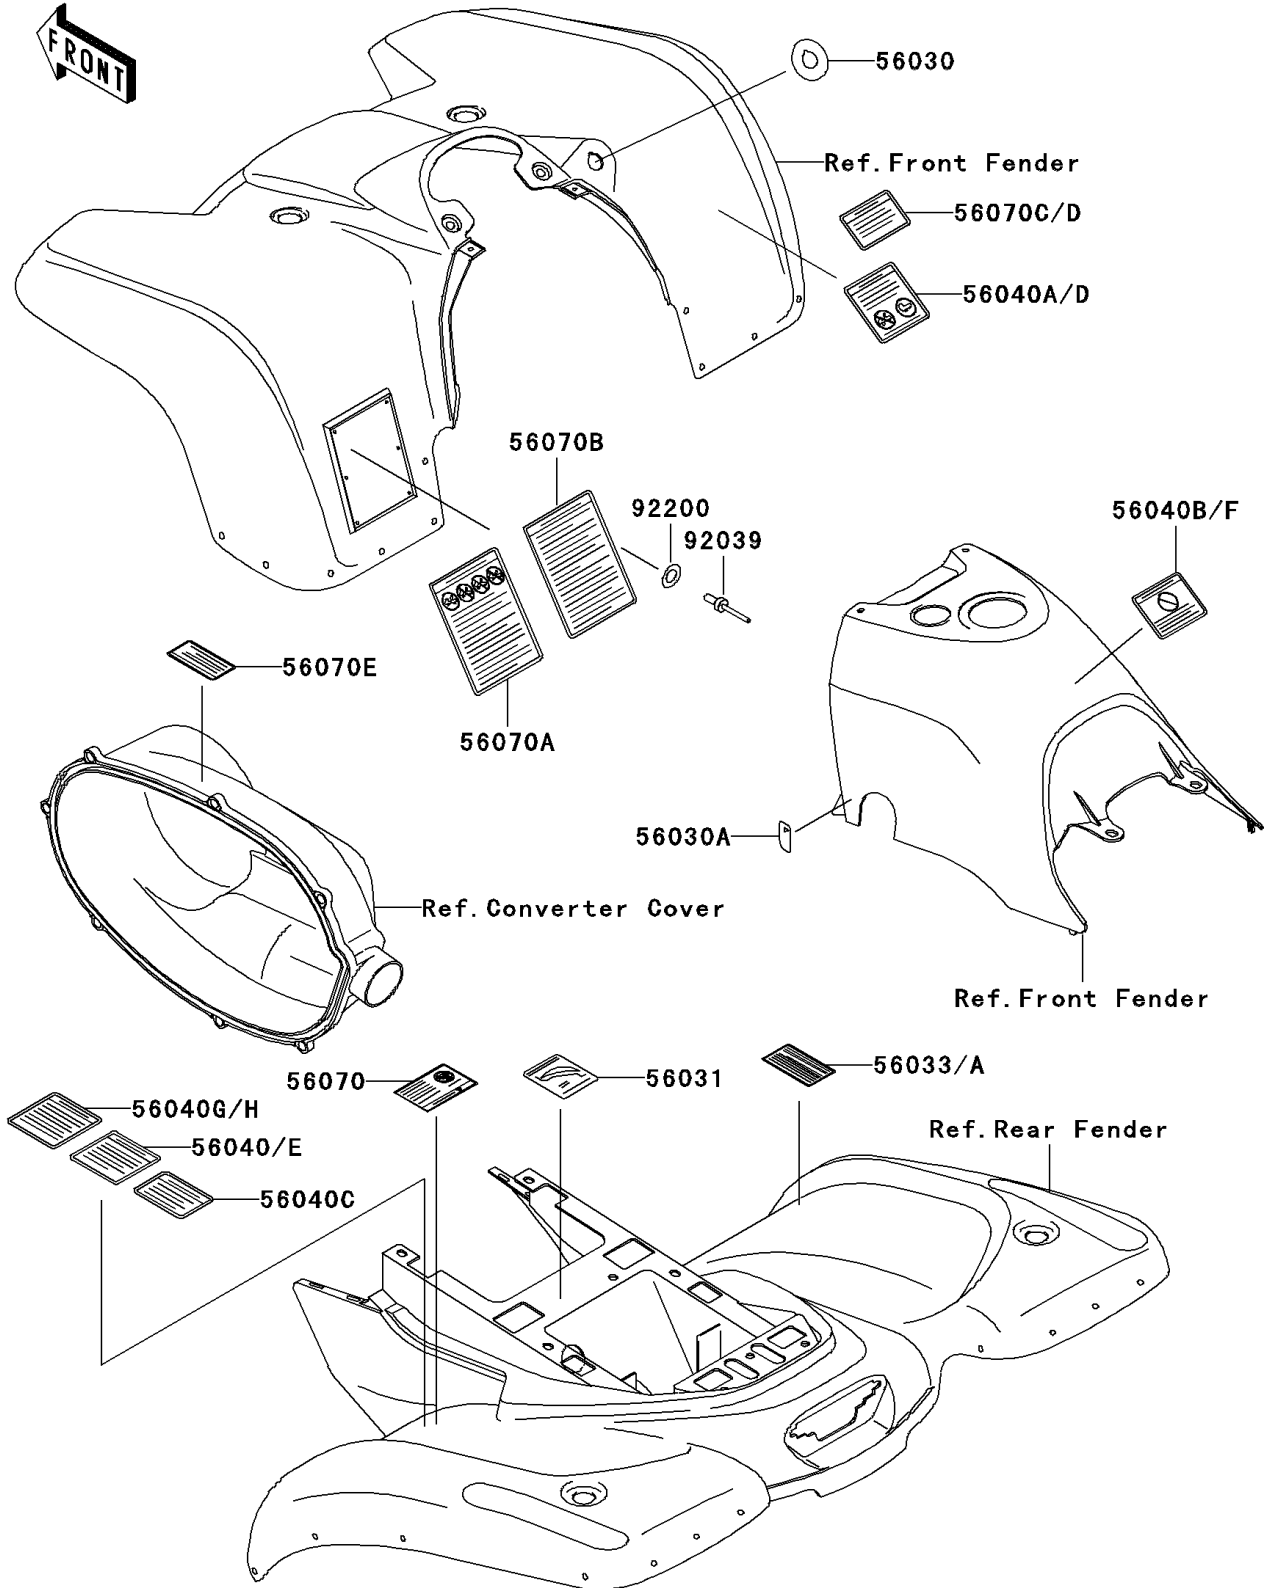

2001 Prairie 400 PARTS DIAGRAM

Labels

F2860

2001 Prairie 400 PARTS LIST

Labels

ITEM NAME	PART NUMBER	QUANTITY
LABEL,IGNITION SWITCH (Ref # 56030)	56030-1086	1
LABEL,FUEL TAP (Ref # 56030A)	56030-1185	1
LABEL-MANUAL,DRIVE BELT INFO (Ref # 56033A)	56033-1248	1
LABEL-WARNING,TIRE PRESSURE (Ref # 56040)	56040-1257	1
LABEL-WARNING,TRANSPORT (Ref # 56040A)	56040-1261	1
LABEL-WARNING,UNDER 16 (Ref # 56040B)	56040-1276	1
LABEL-WARNING,MAX VEHICLE LOAD (Ref # 56040G)	56040-1331	1
LABEL-WARNING,SERIOUS INJURY (Ref # 56070A)	56070-1151	1
LABEL-WARNING,SHIFT LEVER (Ref # 56070C)	56070-1170	1
LABEL-WARNING,CVT COVER (Ref # 56070E)	56070-1269	1
RIVET,3.2X8 (Ref # 92039)	92039-3763	6
WASHER,3.5X8X1 (Ref # 92200)	92200-1251	6
LABEL-MANUAL,BATTERY VENT (Ref # 56031)	56031-1963	1
LABEL-MANUAL,DRIVE BELT INFO (Ref # 56033)	56033-1247	1
LABEL-WARNING,NO PASSENGER (Ref # 56040C)	56040-1280	1
LABEL-WARNING,TRANSPORT (Ref # 56040D)	56040-1283	1
LABEL-WARNING,TIRE PRESSURE (Ref # 56040E)	56040-1286	1
LABEL-WARNING,AGE (Ref # 56040F)	56040-1325	1
LABEL-WARNING,MAX VEHICLE LOAD (Ref # 56040H)	56040-1338	1
LABEL-WARNING,GENERAL (Ref # 56070B)	56070-1163	1
LABEL-WARNING,SHIFT LEVER(FRENCH) (Ref # 56070D)	56070-1179	1