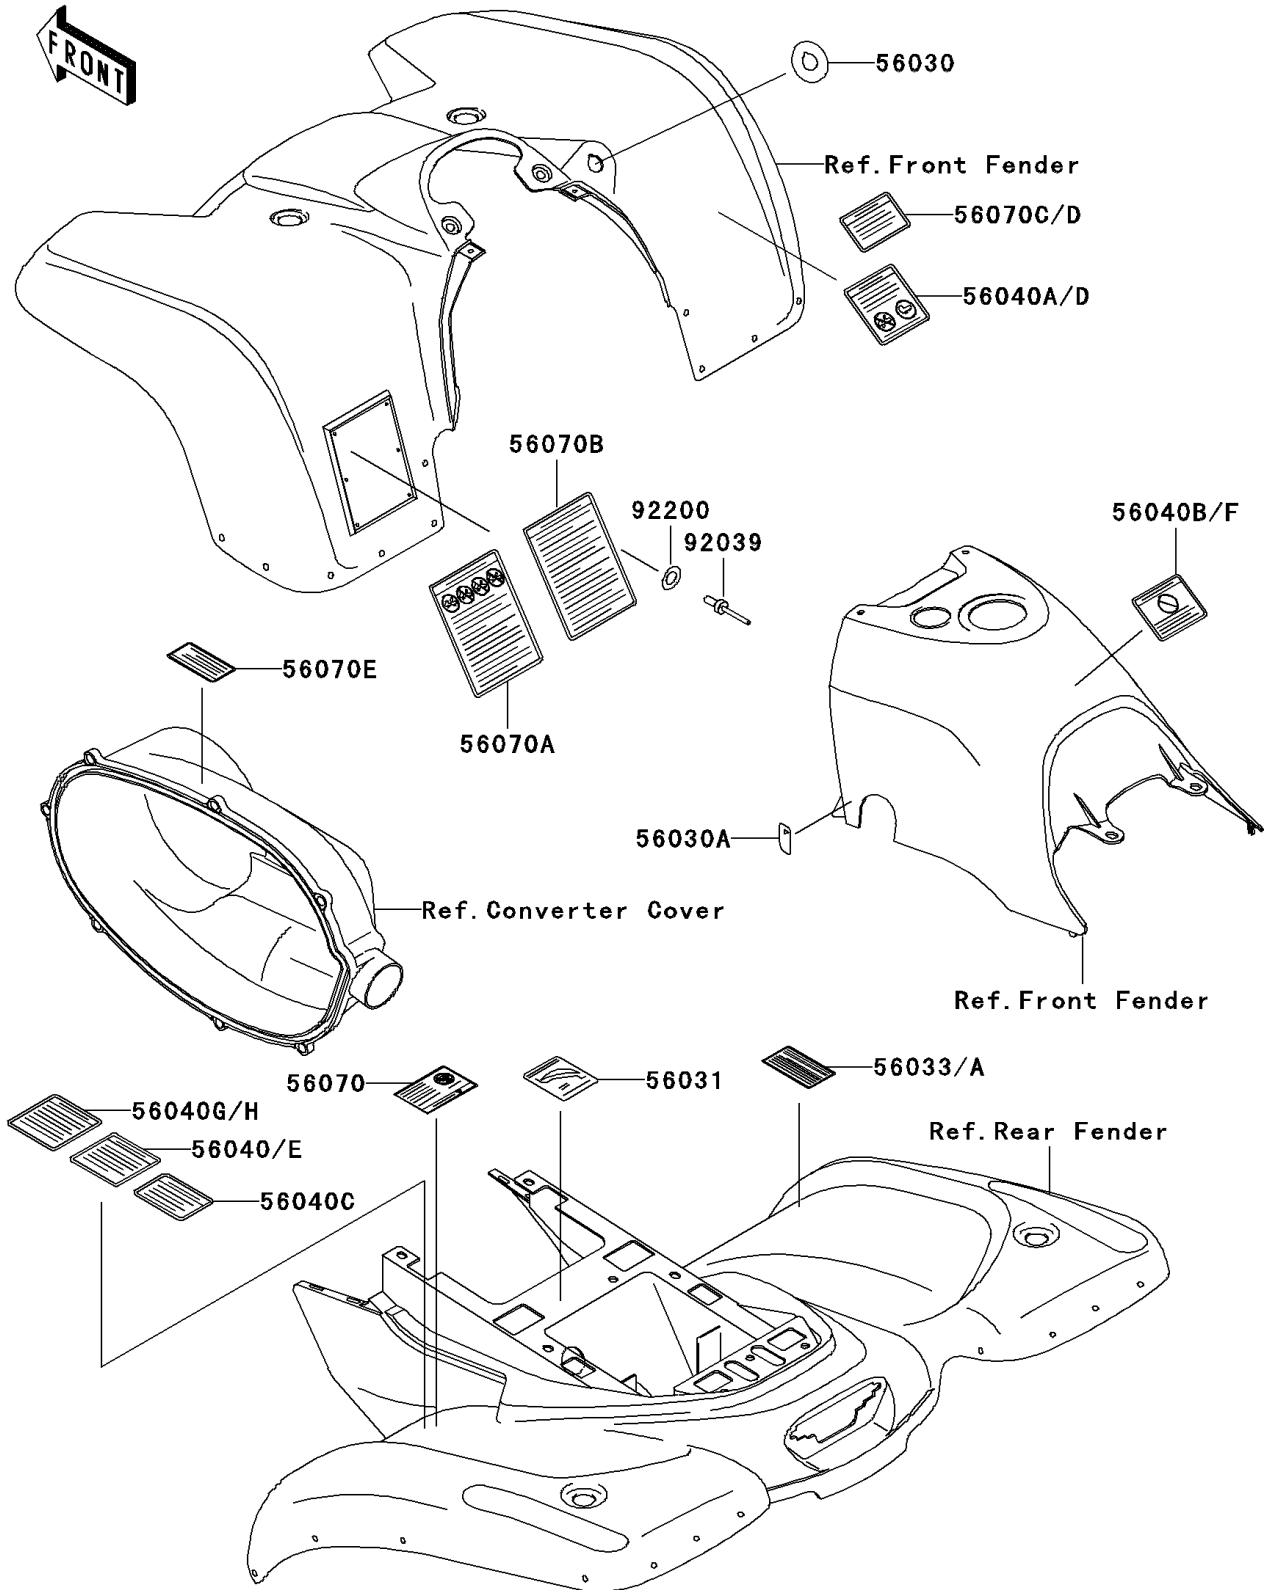

2002 Prairie 400 PARTS DIAGRAM

Labels

F2860

2002 Prairie 400 PARTS LIST

Labels

ITEM NAME	PART NUMBER	QUANTITY
LABEL,IGNITION SWITCH (Ref # 56030)	56030-1086	1
LABEL,FUEL TAP (Ref # 56030A)	56030-1185	1
LABEL-MANUAL,BATTERY VENT (Ref # 56031)	56031-1963	1
LABEL-MANUAL,DRIVE BELT INFO (Ref # 56033A)	56033-1248	1
LABEL-WARNING,TIRE PRESSURE (Ref # 56040)	56040-1257	1
LABEL-WARNING,TRANSPORT (Ref # 56040A)	56040-1261	1
LABEL-WARNING,UNDER 16 (Ref # 56040B)	56040-1276	1
LABEL-WARNING,MAX VEHICLE LOAD (Ref # 56040G)	56040-1331	1
LABEL-WARNING,SERIOUS INJURY (Ref # 56070A)	56070-1151	1
LABEL-WARNING,SHIFT LEVER (Ref # 56070C)	56070-1170	1
LABEL-WARNING,CVT COVER (Ref # 56070E)	56070-1269	1
RIVET,3.2X8 (Ref # 92039)	92039-3763	6
WASHER,3.5X8X1 (Ref # 92200)	92200-1251	6