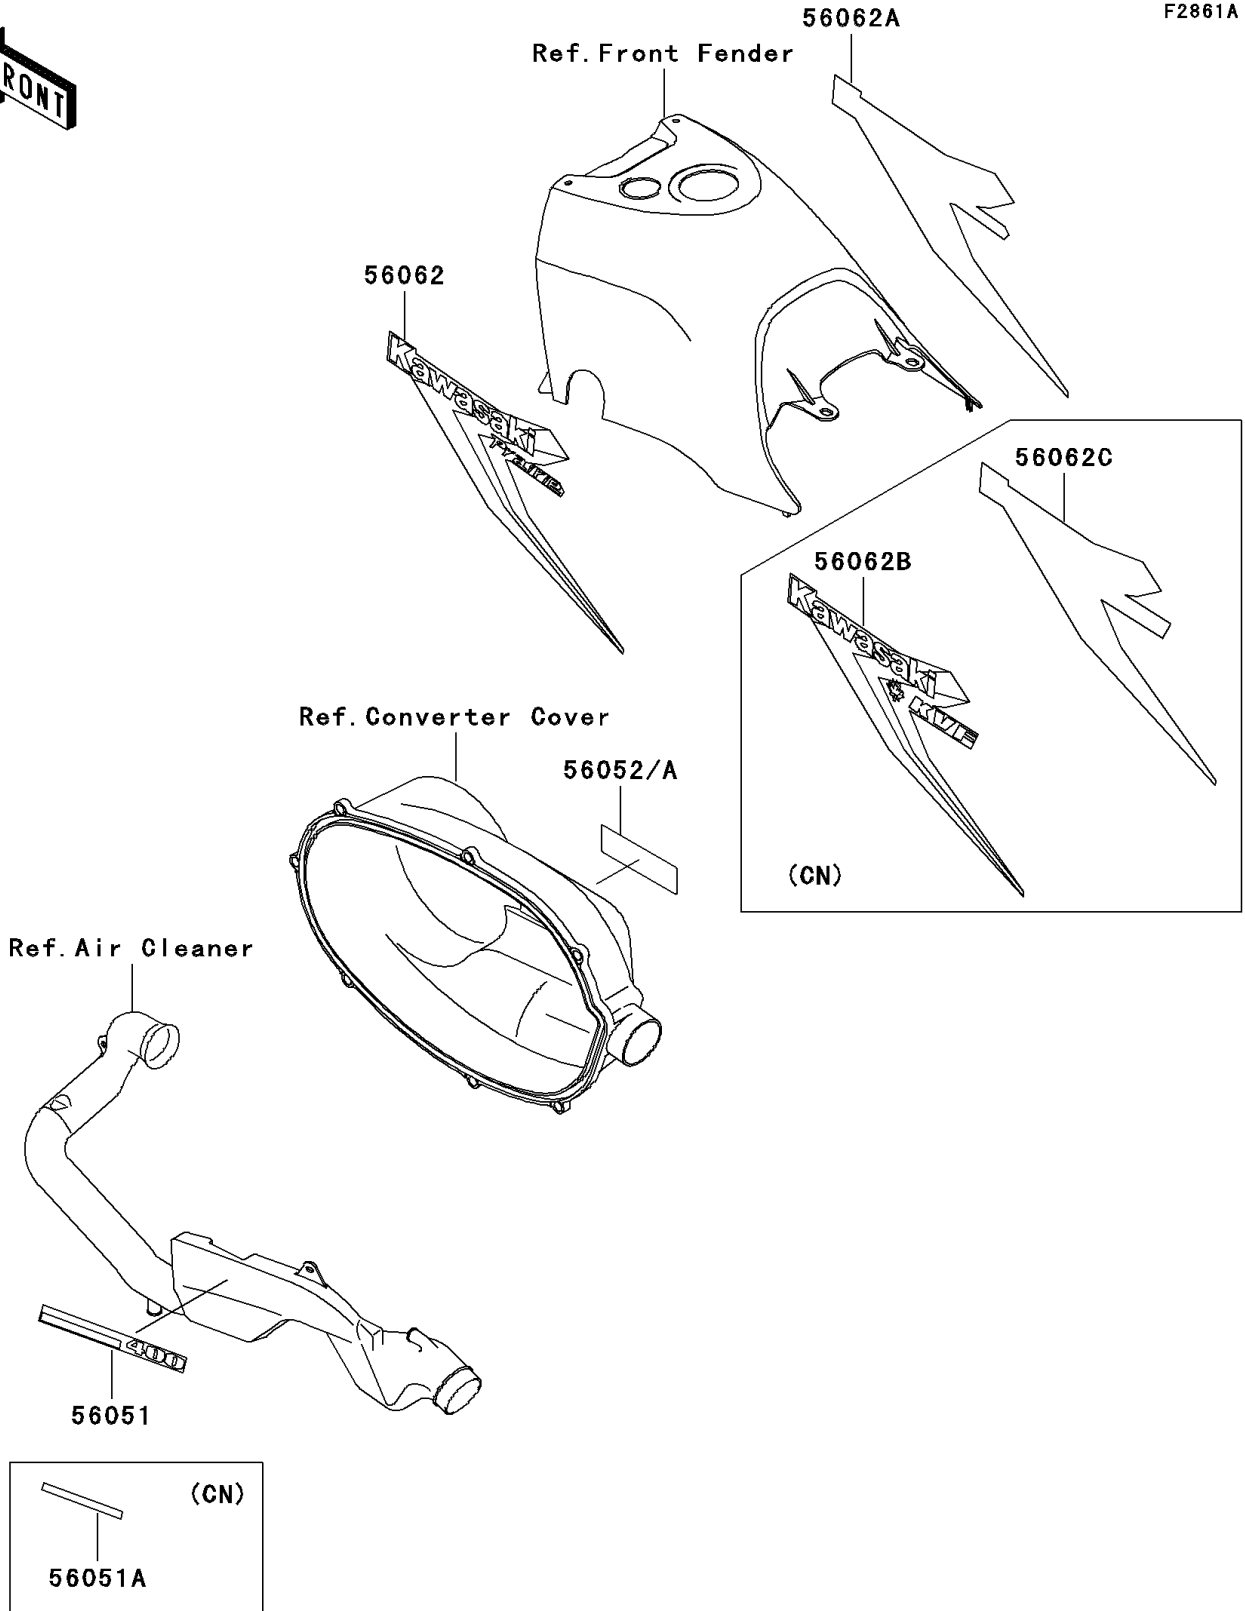

1999 Prairie 400 PARTS DIAGRAM

Decals(Red)(D1)

1999 Prairie 400 PARTS LIST

Decals(Red)(D1)

ITEM NAME	PART NUMBER	QUANTITY
MARK,AIR CLEANER COVER (Ref # 56051)	56051-1858	1
MARK,AIR CLEANER COVER (Ref # 56051A)	56051-1859	1
MARK,BELT CONVERTER COVER (Ref # 56052)	56052-1051	1
MARK,BELT CONVERTER COVER (Ref # 56052A)	56052-1052	1
PATTERN,FUEL TANK COVER,LH (Ref # 56062)	56062-1479	1
PATTERN,FUEL TANK COVER,RH (Ref # 56062A)	56062-1480	1
PATTERN,FUEL TANK COVER,LH (Ref # 56062B)	56062-1499	1
PATTERN,FUEL TANK COVER,RH (Ref # 56062C)	56062-1500	1