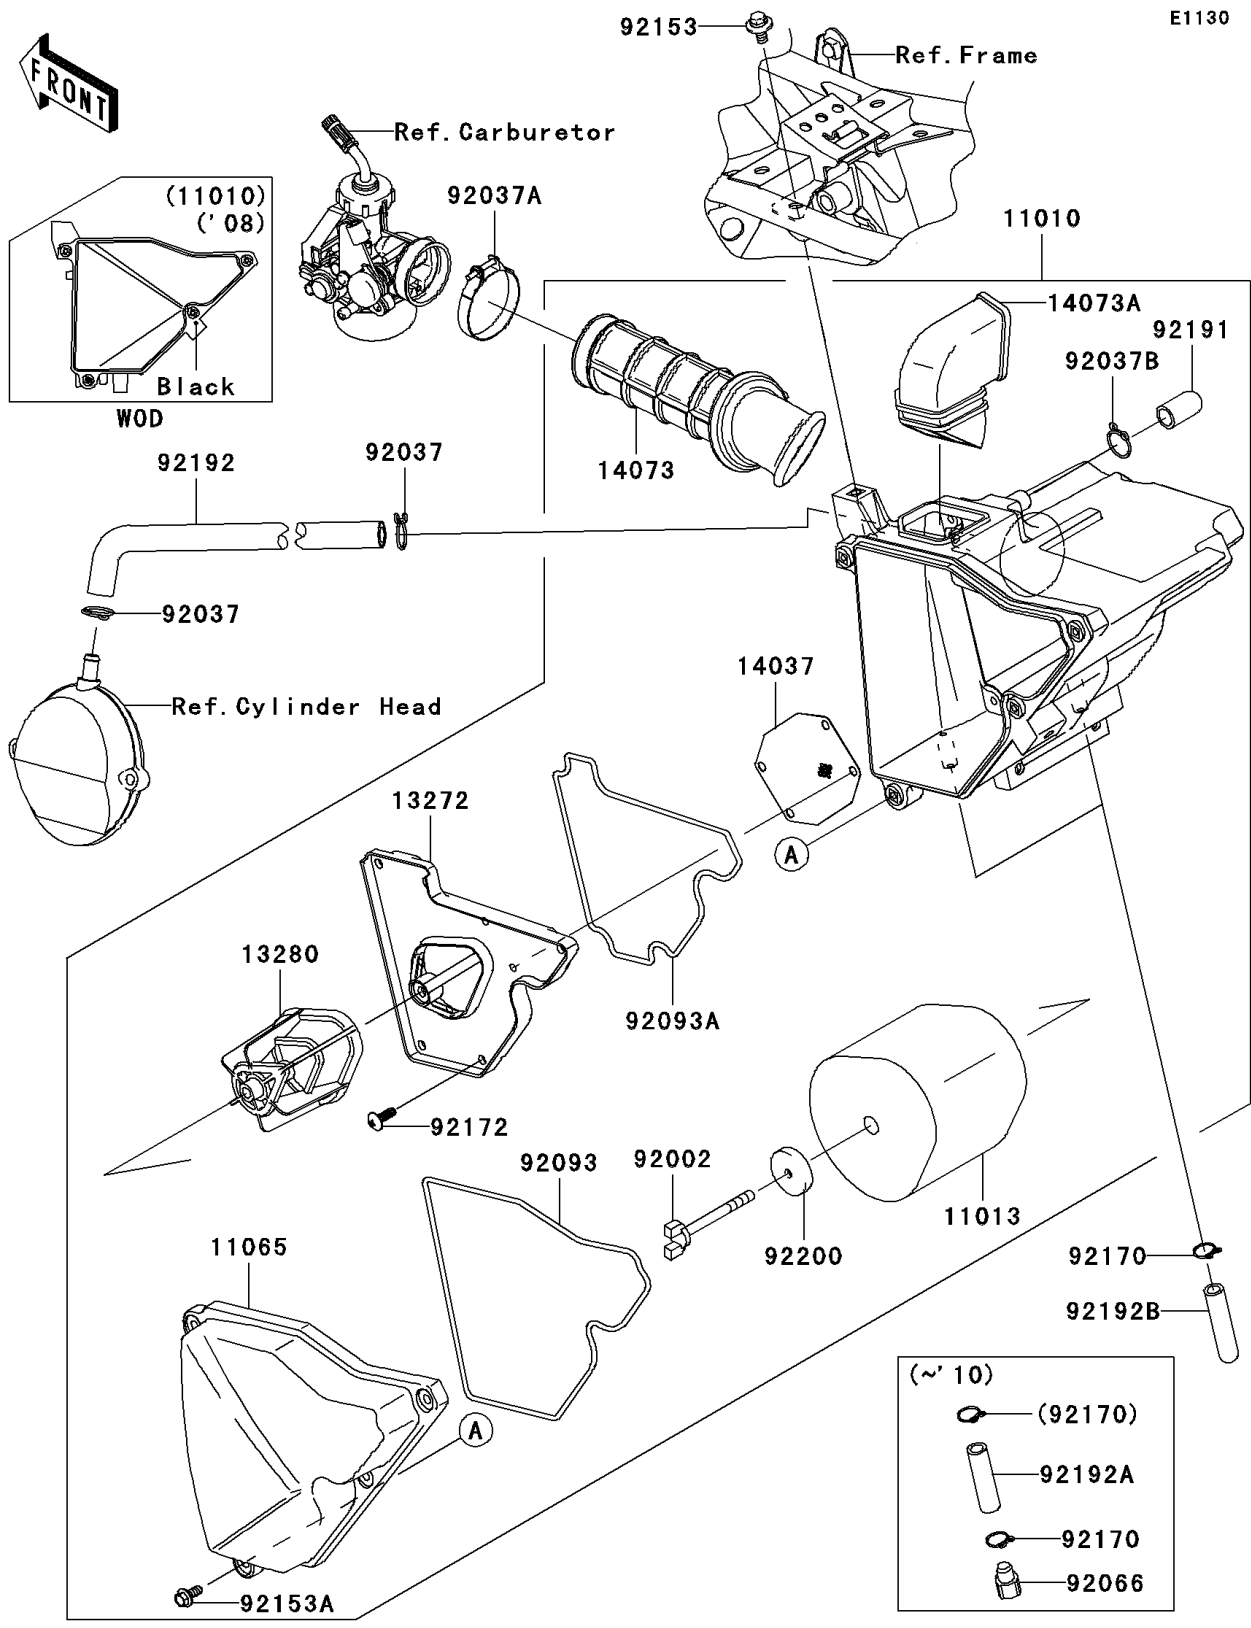

2009 KLX®140 PARTS DIAGRAM

Air Cleaner

2009 KLX®140 PARTS LIST

Air Cleaner

ITEM NAME	PART NUMBER	QUANTITY
FILTER-ASSY-AIR,F.BLACK (Ref # 11010)	11010-0128-6Z	1
ELEMENT-AIR FILTER (Ref # 11013)	11013-0025	1
CAP (Ref # 11065)	11065-0210	1
PLATE (Ref # 13272)	13272-0028	1
HOLDER (Ref # 13280)	13280-0253	1
SCREEN (Ref # 14037)	14037-0074	1
DUCT,CARB. (Ref # 14073)	14073-0171	1
DUCT,INTAKE (Ref # 14073A)	14073-0172	1
BOLT (Ref # 92002)	92002-1904	1
CLAMP,12.5MM (Ref # 92037)	92037-1271	2
CLAMP (Ref # 92037A)	92037-1305	1
CLAMP,14.5MM (Ref # 92037B)	92037-1900	1
PLUG,DRAIN (Ref # 92066)	92066-1475	2
SEAL,L=620 (Ref # 92093)	92093-0094	1
SEAL,L=520 (Ref # 92093A)	92093-0103	1
BOLT,FLANGED,6X14 (Ref # 92153)	92153-0936	1
BOLT,WP,5X14 (Ref # 92153A)	92153-1882	4
CLAMP,11.6MM (Ref # 92170)	92170-1796	4
SCREW,5X16 (Ref # 92172)	92172-0177	5
TUBE,DRAIN (Ref # 92191)	92191-1685	1
TUBE,BREATHER (Ref # 92192)	92192-0473	1
TUBE,8X12X45 (Ref # 92192A)	92192-0678	2
WASHER,6X26X2 (Ref # 92200)	92200-0394	1