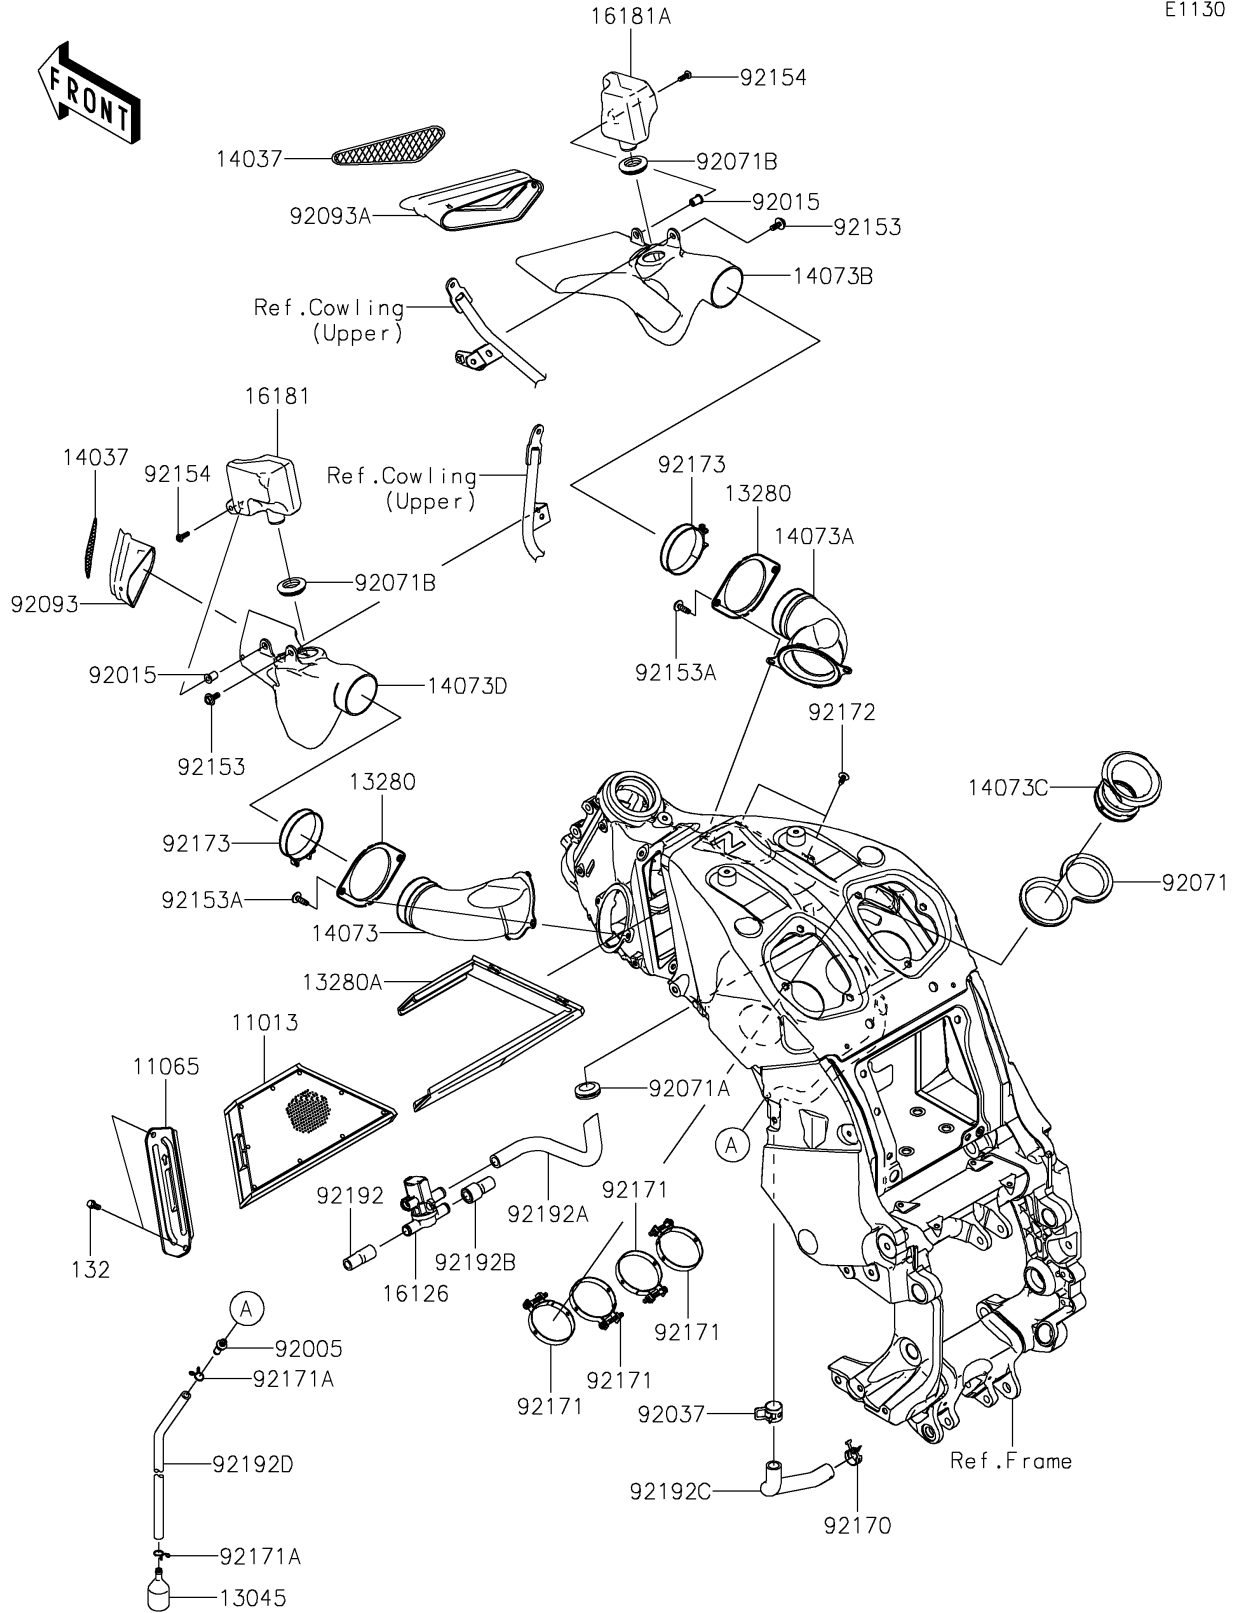

2015 Concours 14 ABS PARTS DIAGRAM

Air Cleaner

E1130

2015 Concours 14 ABS PARTS LIST

Air Cleaner

ITEM NAME	PART NUMBER	QUANTITY
ELEMENT-AIR FILTER (Ref # 11013)	11013-0014	1
CAP (Ref # 11065)	11065-0367	1
RECEIVER-OIL (Ref # 13045)	13045-1057	1
BOLT-FLANGED-SMALL,6X14 (Ref # 132)	132BA0614	2
HOLDER (Ref # 13280)	13280-0154	2
HOLDER,ELEMENT (Ref # 13280A)	13280-0165	1
SCREEN (Ref # 14037)	14037-0060	2
DUCT,RAM-FRAME,LH (Ref # 14073)	14073-0101	1
DUCT,RAM-FRAME,RH (Ref # 14073A)	14073-0102	1
DUCT,RAM,RH (Ref # 14073B)	14073-0145	1
DUCT,FUNNEL (Ref # 14073C)	14073-0168	4
DUCT,RAM,LH (Ref # 14073D)	14073-0289	1
VALVE,AIR SWITCHING (Ref # 16126)	16126-0745	1
TANK-RESONATOR,LH (Ref # 16181)	16181-0008	1
TANK-RESONATOR,RH (Ref # 16181A)	16181-0009	1
FITTING (Ref # 92005)	92005-0055	1
NUT,WELL,5MM (Ref # 92015)	92015-1757	2
CLAMP,HOSE CLIP (Ref # 92037)	92037-1460	1
GROMMET (Ref # 92071)	92071-0023	2
GROMMET,AIR FILTER (Ref # 92071A)	92071-1042	1
GROMMET (Ref # 92071B)	92071-1259	2
SEAL,DUCT,LH (Ref # 92093)	92093-0069	1
SEAL,DUCT,RH (Ref # 92093A)	92093-0077	1
BOLT,UPSET-WP,6X16 (Ref # 92153)	92153-1587	2
BOLT,SOCKET,6X20 (Ref # 92153A)	92153-1927	4
BOLT,SOCKET,5X16 (Ref # 92154)	92154-0209	2
CLAMP (Ref # 92170)	92170-1060	1
CLAMP (Ref # 92171)	92171-0677	4
CLAMP (Ref # 92171A)	92171-0721	2

2015 Concours 14 ABS PARTS LIST

Air Cleaner

ITEM NAME	PART NUMBER	QUANTITY
SCREW,6X16 (Ref # 92172)	92172-0284	2
CLAMP,65MM (Ref # 92173)	92173-0080	2
TUBE,REED VALVE-ASV (Ref # 92192)	92192-0376	1
TUBE,ASV-FRAME (Ref # 92192A)	92192-0399	1
TUBE,ASV CAP (Ref # 92192B)	92192-0408	1
TUBE,BREATHER (Ref # 92192C)	92192-0701	1
TUBE,7X12X250 (Ref # 92192D)	92192-0863	1