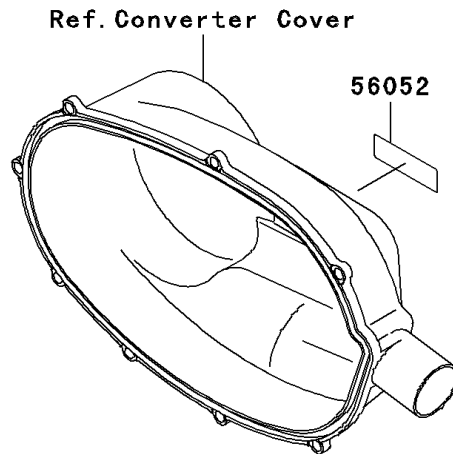

2002 Prairie 400 PARTS DIAGRAM

Decals(Red)(D4)

F2861G

2002 Prairie 400 PARTS LIST

Decals(Red)(D4)

| ITEM NAME | PART NUMBER | QUANTITY |
|--|-------------|----------|
| MARK,AIR CLEANER COVER (Ref # 56051) | 56051-1858 | 1 |
| MARK,BELT CONVERTER COVER (Ref # 56052) | 56052-1051 | 1 |
| MARK,FR FENDER,KAWASAKI (Ref # 56052A) | 56052-1504 | 1 |
| MARK,FUEL TANK COVER,KAWASAKI (Ref # 56052B) | 56052-1510 | 2 |
| PATTERN,FUEL TANK COVER,LH (Ref # 56065) | 56065-1159 | 1 |
| PATTERN,FUEL TANK COVER,RH (Ref # 56065A) | 56065-1160 | 1 |