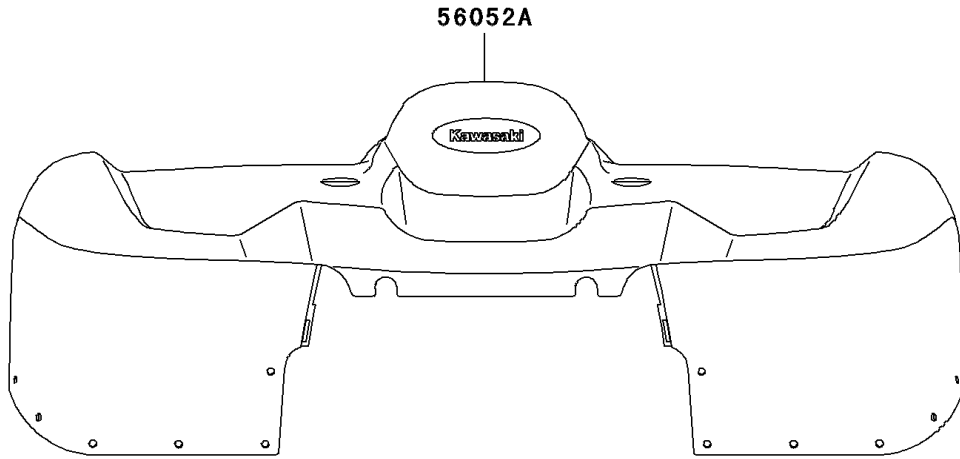

2002 Prairie 400 PARTS DIAGRAM

Decals(Red)(D4)

F2861G

2002 Prairie 400 PARTS LIST

Decals(Red)(D4)

| ITEM NAME | PART NUMBER | QUANTITY |
|--|-------------|----------|
| MARK,AIR CLEANER COVER (Ref # 56051) | 56051-1858 | 1 |
| MARK,BELT CONVERTER COVER (Ref # 56052) | 56052-1051 | 1 |
| MARK,FR FENDER,KAWASAKI (Ref # 56052A) | 56052-1504 | 1 |
| MARK,FUEL TANK COVER,KAWASAKI (Ref # 56052B) | 56052-1510 | 2 |
| PATTERN,FUEL TANK COVER,LH (Ref # 56065) | 56065-1159 | 1 |
| PATTERN,FUEL TANK COVER,RH (Ref # 56065A) | 56065-1160 | 1 |