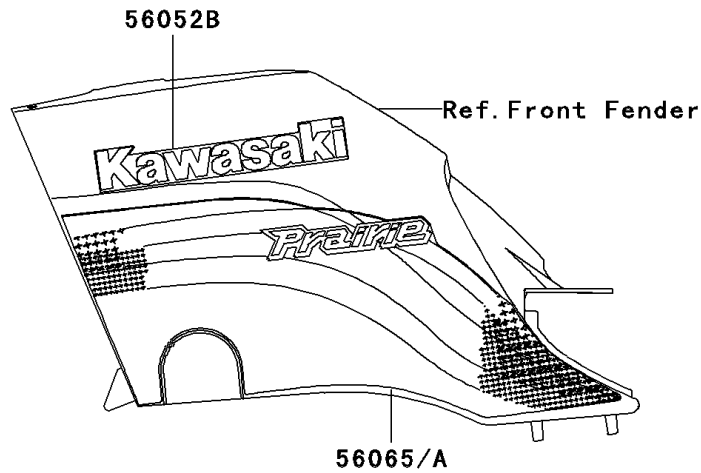

2002 Prairie 400 PARTS DIAGRAM

Decals(Red)(D4)

F2861G

2002 Prairie 400 PARTS LIST

Decals(Red)(D4)

| ITEM NAME | PART NUMBER | QUANTITY |
|--|-------------|----------|
| MARK,AIR CLEANER COVER (Ref # 56051) | 56051-1858 | 1 |
| MARK,BELT CONVERTER COVER (Ref # 56052) | 56052-1051 | 1 |
| MARK,FR FENDER,KAWASAKI (Ref # 56052A) | 56052-1504 | 1 |
| MARK,FUEL TANK COVER,KAWASAKI (Ref # 56052B) | 56052-1510 | 2 |
| PATTERN,FUEL TANK COVER,LH (Ref # 56065) | 56065-1159 | 1 |
| PATTERN,FUEL TANK COVER,RH (Ref # 56065A) | 56065-1160 | 1 |