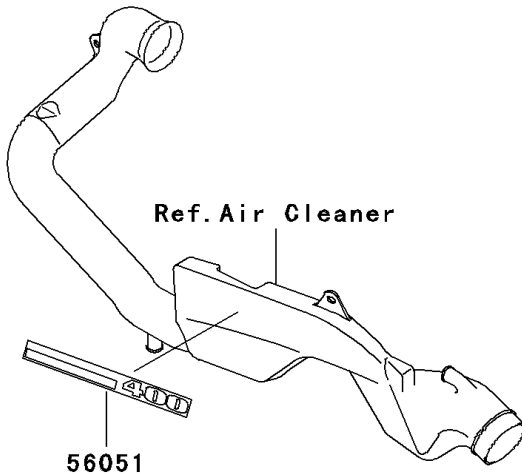

2002 Prairie 400 PARTS DIAGRAM

Decals(Red)(D4)

F2861G

2002 Prairie 400 PARTS LIST

Decals(Red)(D4)

| ITEM NAME | PART NUMBER | QUANTITY |
|--|-------------|----------|
| MARK,AIR CLEANER COVER (Ref # 56051) | 56051-1858 | 1 |
| MARK,BELT CONVERTER COVER (Ref # 56052) | 56052-1051 | 1 |
| MARK,FR FENDER,KAWASAKI (Ref # 56052A) | 56052-1504 | 1 |
| MARK,FUEL TANK COVER,KAWASAKI (Ref # 56052B) | 56052-1510 | 2 |
| PATTERN,FUEL TANK COVER,LH (Ref # 56065) | 56065-1159 | 1 |
| PATTERN,FUEL TANK COVER,RH (Ref # 56065A) | 56065-1160 | 1 |