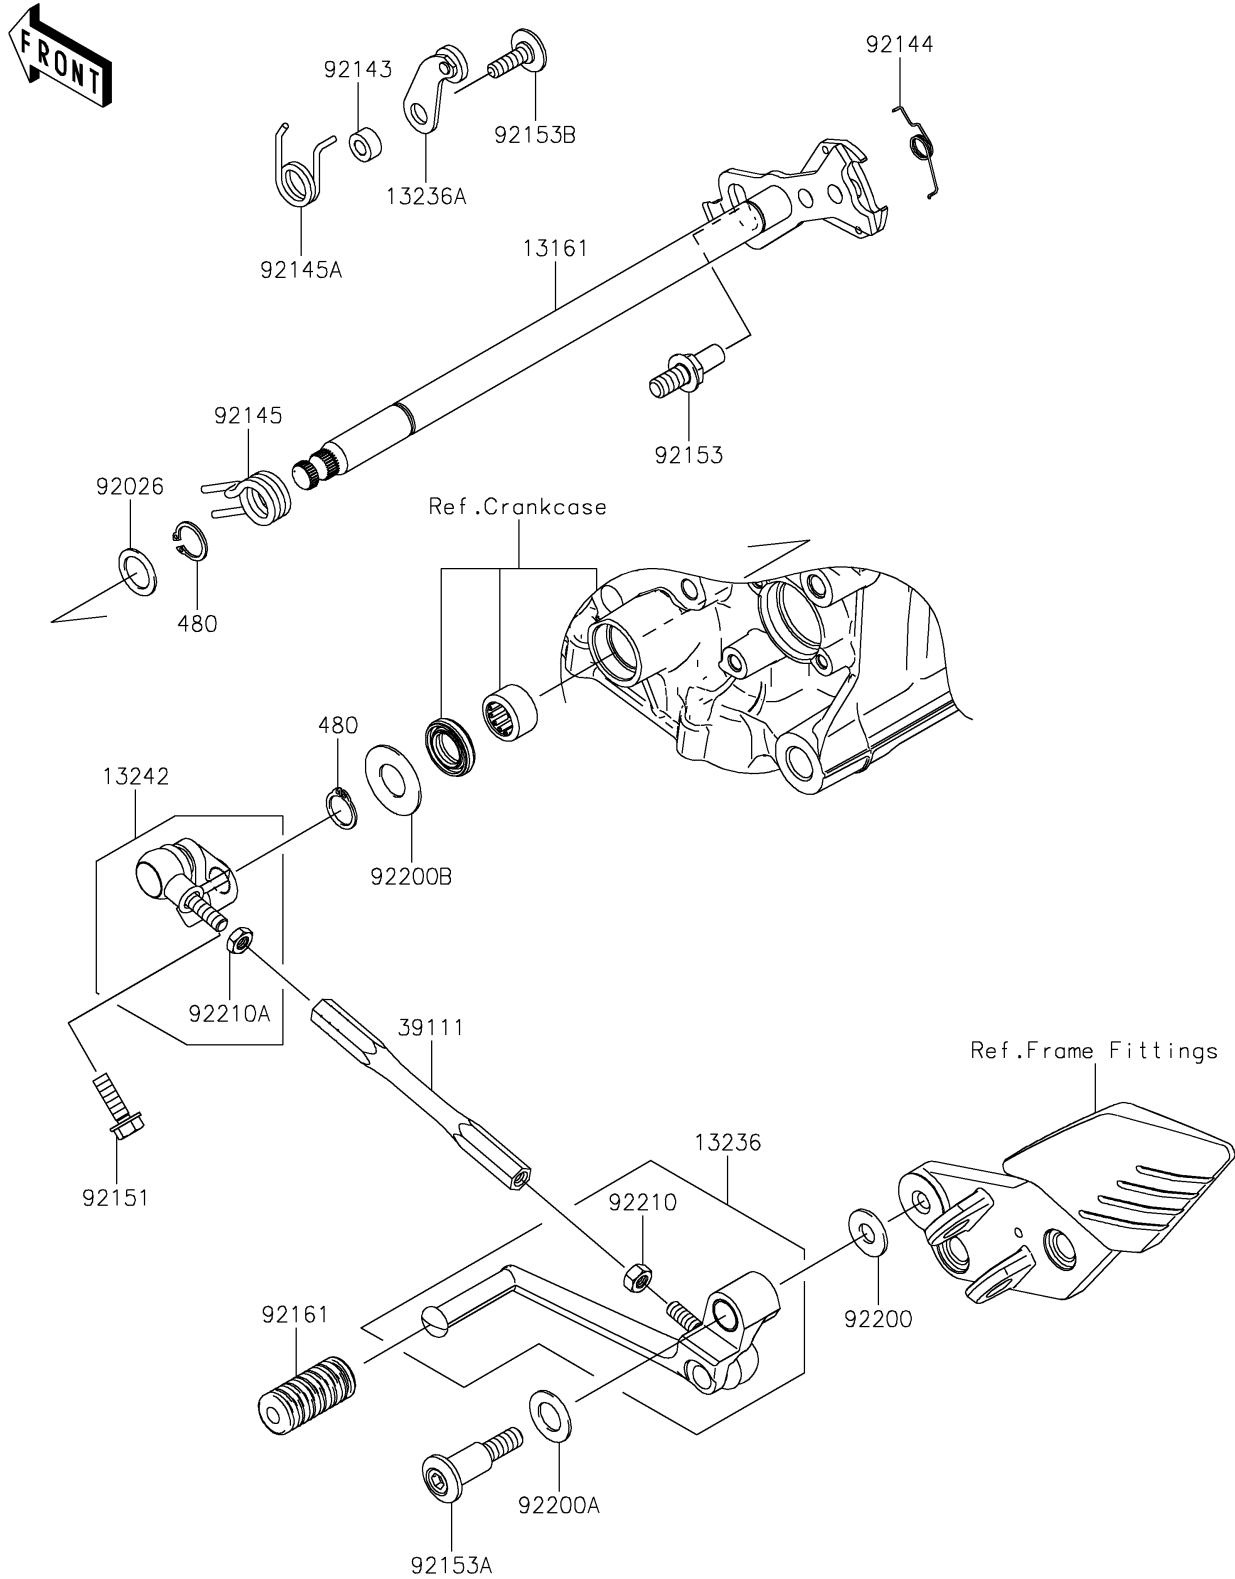

2015 CONCOURS®14 ABS PARTS DIAGRAM

Gear Change Mechanism

E1370

2015 CONCOURS®14 ABS PARTS LIST

Gear Change Mechanism

| ITEM NAME | PART NUMBER | QUANTITY |
|-----------|-------------|----------|
|-----------|-------------|----------|