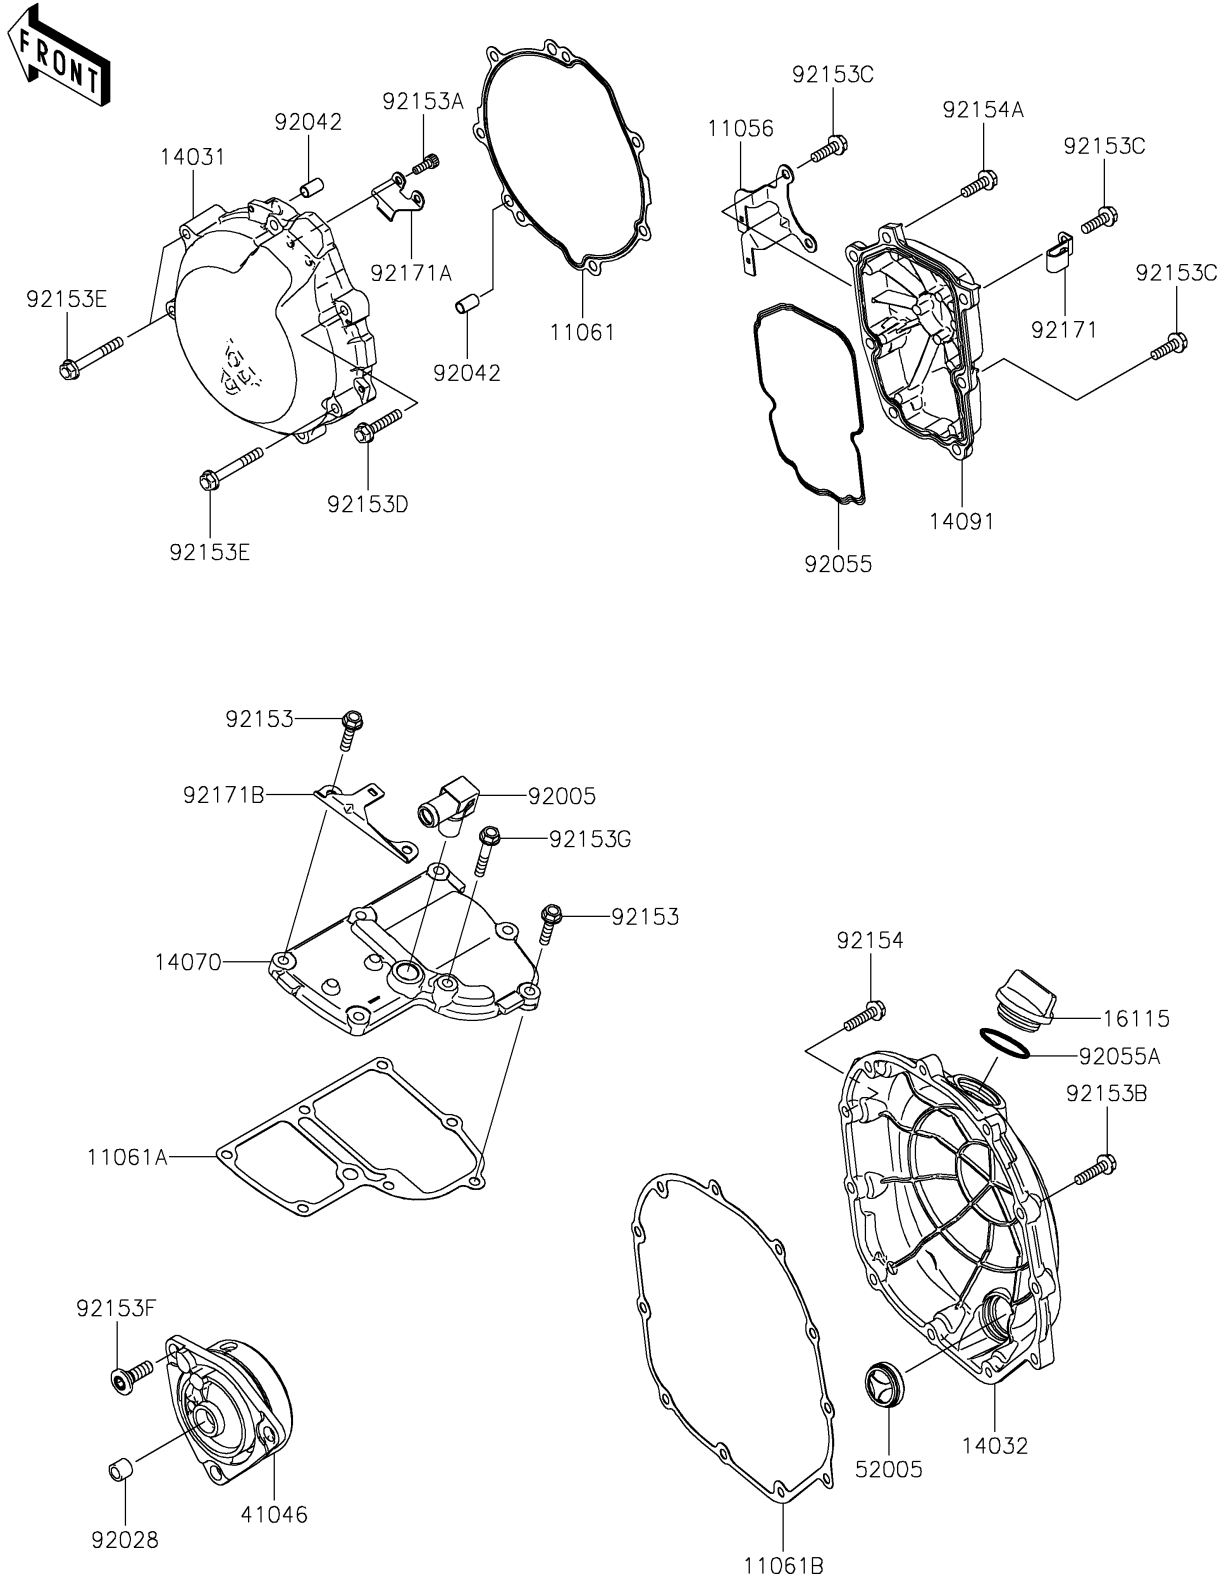

# 2015 Concours 14 ABS PARTS DIAGRAM

Engine Cover(s)

E1431

## 2015 Concours 14 ABS PARTS LIST

### Engine Cover(s)

ITEM NAME	PART NUMBER	QUANTITY
BRACKET,OXYGEN SENSOR (Ref # 11056)	11056-4356	1
GASKET,GENERATOR COVER (Ref # 11061)	11061-0197	1
GASKET,BREATHER BODY (Ref # 11061A)	11061-0808	1
GASKET,CLUTCH COVER (Ref # 11061B)	11061-0810	1
COVER-GENERATOR (Ref # 14031)	14031-0083	1
COVER-CLUTCH (Ref # 14032)	14032-0570	1
BODY-BREATHER (Ref # 14070)	14070-0061	1
COVER,PULSER (Ref # 14091)	14091-0896	1
CAP-OIL FILLER (Ref # 16115)	16115-1009	1
HOUSING-BEARING (Ref # 41046)	41046-0575	1
GAUGE (Ref # 52005)	52005-0024	1
FITTING (Ref # 92005)	92005-0044	1
BUSHING,8X12X10 (Ref # 92028)	92028-1750	1
PIN,DOWEL,6.3X8X14 (Ref # 92042)	92042-007	2
RING-O,PULSER COVER (Ref # 92055)	92055-0086	1
RING-O,31.5X2.6 (Ref # 92055A)	92055-049	1
BOLT,6X25 (Ref # 92153)	92153-1071	6
BOLT,SOCKET,5X14 (Ref # 92153A)	92153-1286	2
BOLT,FLANGED,6X25 (Ref # 92153B)	92153-1569	10
BOLT,FLANGED,6X20 (Ref # 92153C)	92153-1572	6
BOLT,FLANGED,6X30 (Ref # 92153D)	92153-1574	4
BOLT,FLANGED,6X45 (Ref # 92153E)	92153-1575	3
BOLT,SOCKET,8X25 (Ref # 92153F)	92153-1578	3
BOLT,FLANGED,6X35 (Ref # 92153G)	92153-1579	1
BOLT,FLANGED,6X25 (Ref # 92154)	92154-1358	1
BOLT,FLANGED,6X20 (Ref # 92154A)	92154-1359	1
CLAMP (Ref # 92171)	92171-0761	1
CLAMP (Ref # 92171A)	92171-0768	1
CLAMP (Ref # 92171B)	92171-0769	1