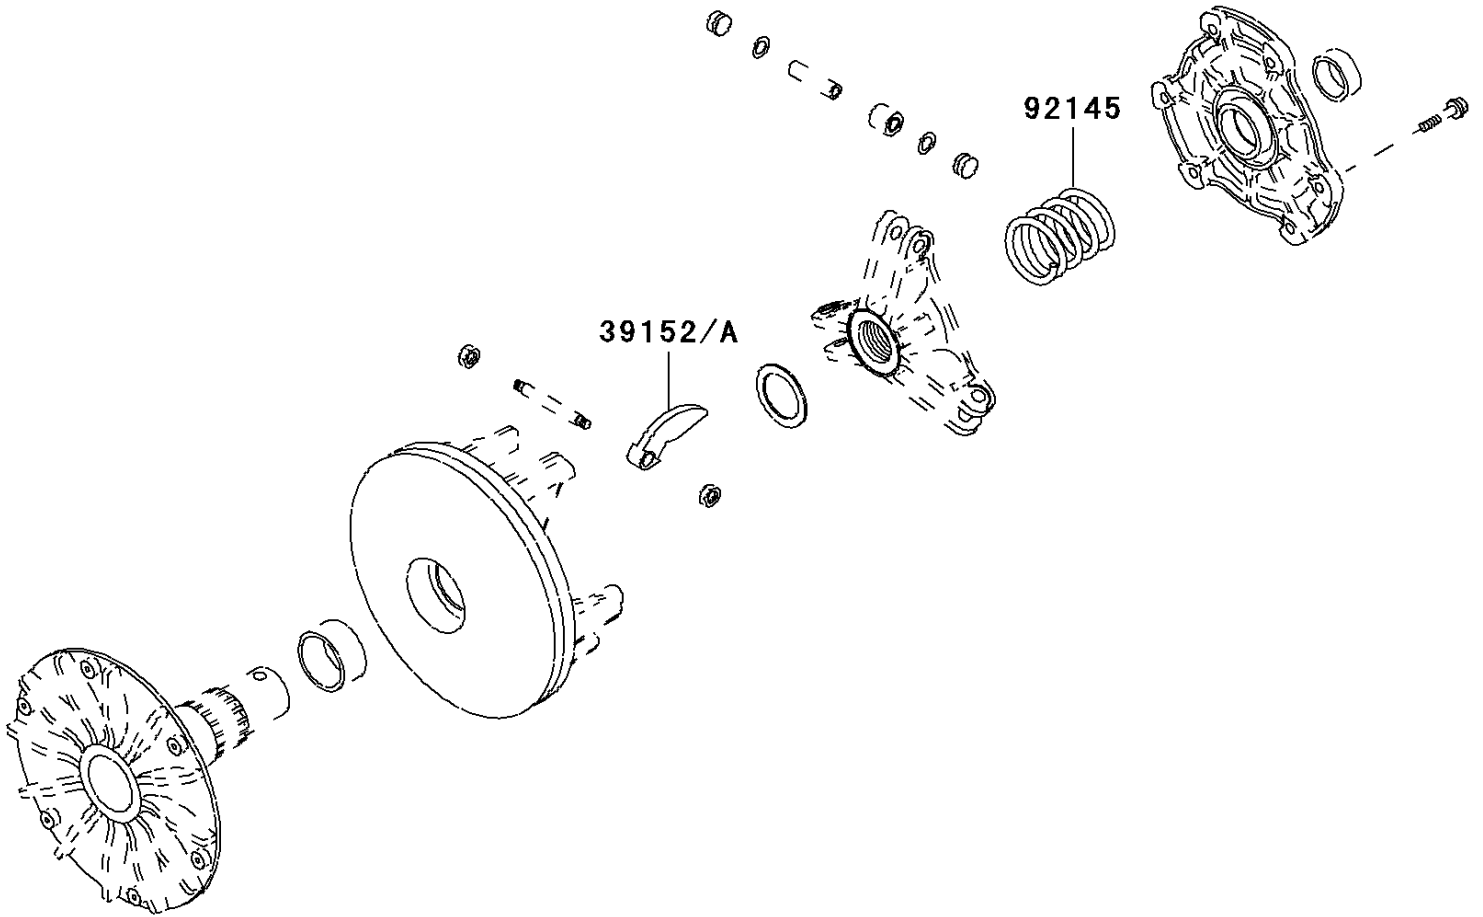

2000 Prairie 400 PARTS DIAGRAM

Optional Parts(Drive Converter)

F2890

(Ref. Drive Converter)

2000 Prairie 400 PARTS LIST

Optional Parts(Drive Converter)

| ITEM NAME | PART NUMBER | QUANTITY |
|-------------------------------|-------------|----------|
| WEIGHT-RAMP,C1 (Ref # 39152) | 39152-1066 | 3 |
| WEIGHT-RAMP,C2 (Ref # 39152A) | 39152-1067 | 3 |
| SPRING,BLACK (Ref # 92145) | 92145-1228 | 2 |