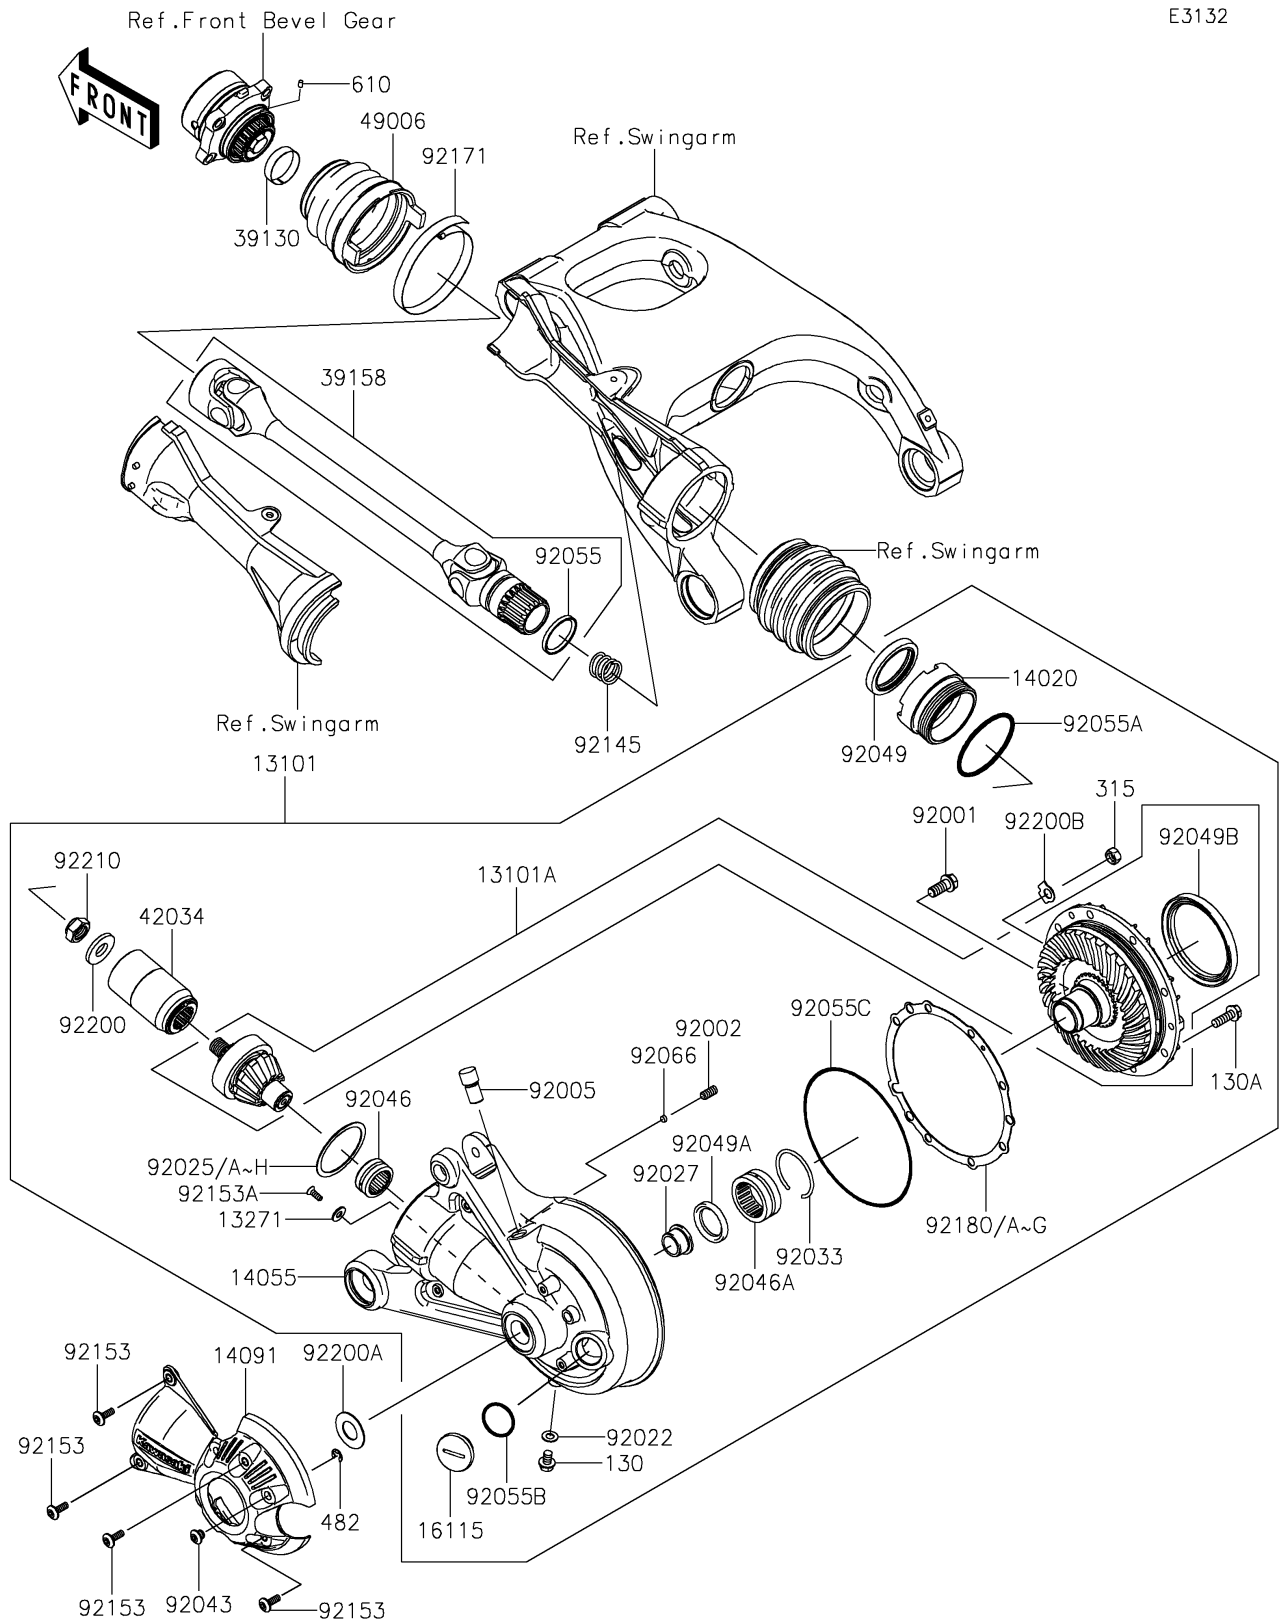

2016 CONCOURS®14 ABS PARTS DIAGRAM

Drive Shaft/Final Gear

E3132