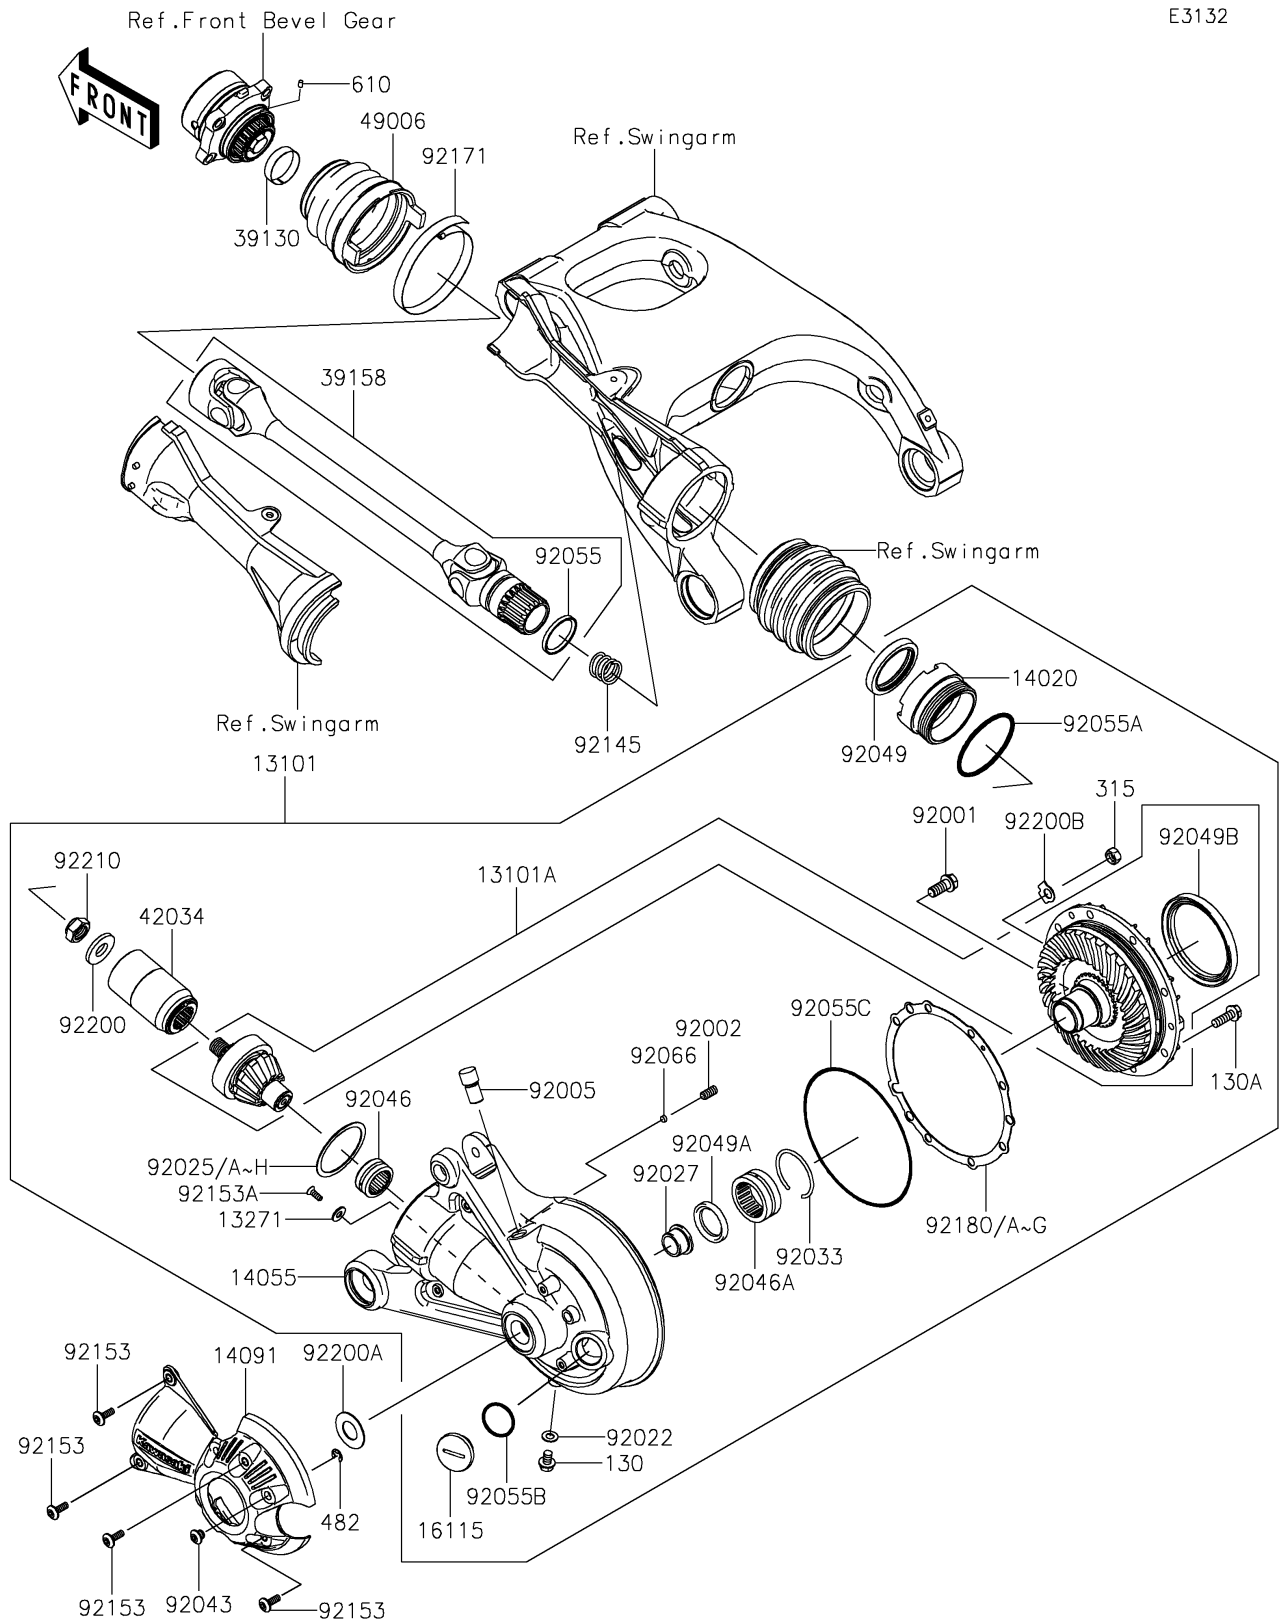

2018 CONCOURS®14 ABS PARTS DIAGRAM

Drive Shaft/Final Gear

E3132

2018 CONCOURS®14 ABS PARTS LIST

Drive Shaft/Final Gear

ITEM NAME	PART NUMBER	QUANTITY
GEAR-ASSY,P.SILVER (Ref # 13101)	13101-0124-458	1
GEAR-ASSY (Ref # 13101A)	13101-5095	1
PLATE (Ref # 13271)	13271-0930	1
RETAINER (Ref # 14020)	14020-0010	1
CASE-GEAR,P.SILVER (Ref # 14055)	14055-0034-458	1
COVER,DRIVE SHAFT (Ref # 14091)	14091-0908	1
CAP-OIL FILLER (Ref # 16115)	16115-1070	1
SPRING-LEAF (Ref # 39130)	39130-1002	1
SHAFT-ASSY-DRIVE (Ref # 39158)	39158-0004	1
COUPLING (Ref # 42034)	42034-0039	1
BOOT (Ref # 49006)	49006-0071	1
BOLT,10X23 (Ref # 92001)	92001-1778	1
SCREW-SET-SOCKET,8X18 (Ref # 92002)	92002-1836	1
FITTING (Ref # 92005)	92005-0094	1
WASHER,8.2X16X1 (Ref # 92022)	92022-1086	1
SHIM,T=0.10 (Ref # 92025)	92025-1733	AR
SHIM,T=0.15 (Ref # 92025A)	92025-1734	AR
SHIM,T=0.50 (Ref # 92025B)	92025-1735	AR
SHIM,T=0.60 (Ref # 92025C)	92025-1736	AR
SHIM,T=0.70 (Ref # 92025D)	92025-1737	AR
SHIM,T=0.80 (Ref # 92025E)	92025-1738	AR
SHIM,T=0.90 (Ref # 92025F)	92025-1739	AR
SHIM,T=1.00 (Ref # 92025G)	92025-1740	AR
SHIM,T=1.20 (Ref # 92025H)	92025-1741	AR
COLLAR (Ref # 92027)	92027-1557	1
RING-SNAP,52MM (Ref # 92033)	92033-1074	1
PIN (Ref # 92043)	92043-0127	4
BEARING-NEEDLE,RNA4904ARD (Ref # 92046)	92046-1168	1
BEARING-NEEDLE,38NQ5020WD (Ref # 92046A)	92046-1169	1