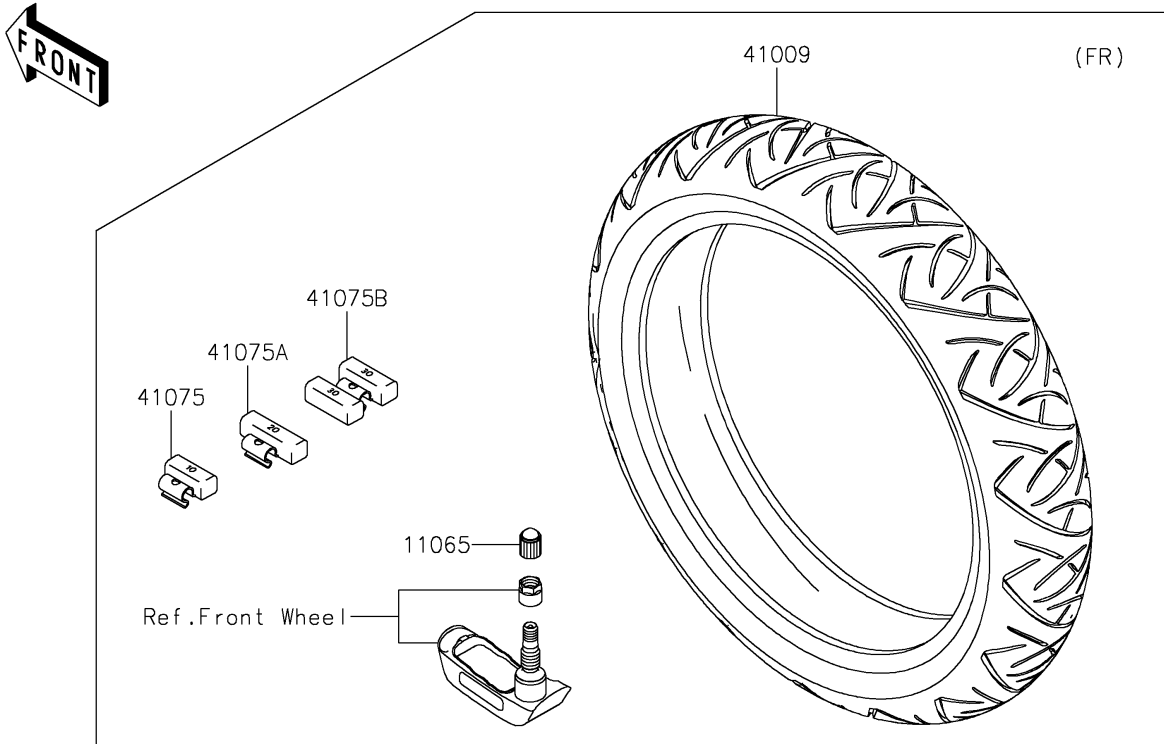

# 2017 Concours 14 ABS PARTS DIAGRAM

Tires

F2210

## 2017 Concours 14 ABS PARTS LIST

### Tires

ITEM NAME	PART NUMBER	QUANTITY
CAP (Ref # 11065)	11065-1112	2
TIRE,FR,120/70ZR17(58W),BT021F (Ref # 41009)	41009-0237	1
TIRE,RR,190/50ZR17(73W),BT021R (Ref # 41009A)	41009-0270	1
BALANCER-WHEEL,10G,SILVER (Ref # 41075)	41075-0007	AR
BALANCER-WHEEL,20G,SILVER (Ref # 41075A)	41075-0008	AR
BALANCER-WHEEL,30G,SILVER (Ref # 41075B)	41075-0017	AR