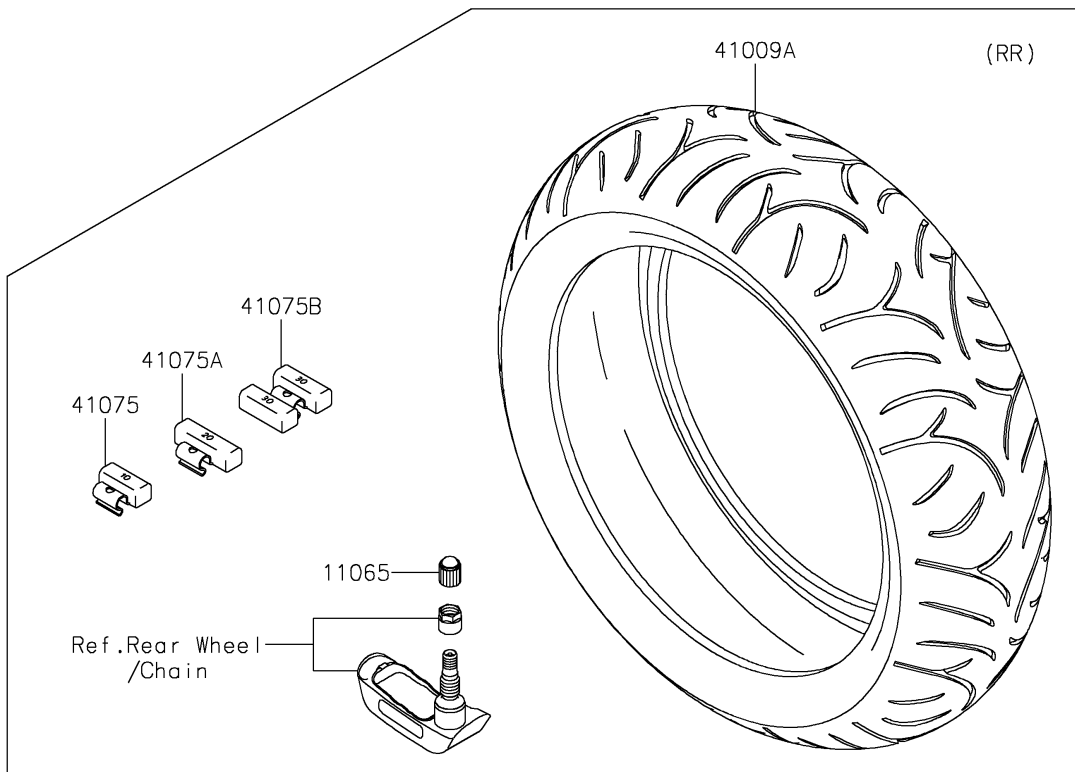

# 2017 Concours 14 ABS PARTS DIAGRAM

Tires

F2210

## 2017 Concours 14 ABS PARTS LIST

### Tires

ITEM NAME	PART NUMBER	QUANTITY
CAP (Ref # 11065)	11065-1112	2
TIRE,FR,120/70ZR17(58W),BT021F (Ref # 41009)	41009-0237	1
TIRE,RR,190/50ZR17(73W),BT021R (Ref # 41009A)	41009-0270	1
BALANCER-WHEEL,10G,SILVER (Ref # 41075)	41075-0007	AR
BALANCER-WHEEL,20G,SILVER (Ref # 41075A)	41075-0008	AR
BALANCER-WHEEL,30G,SILVER (Ref # 41075B)	41075-0017	AR