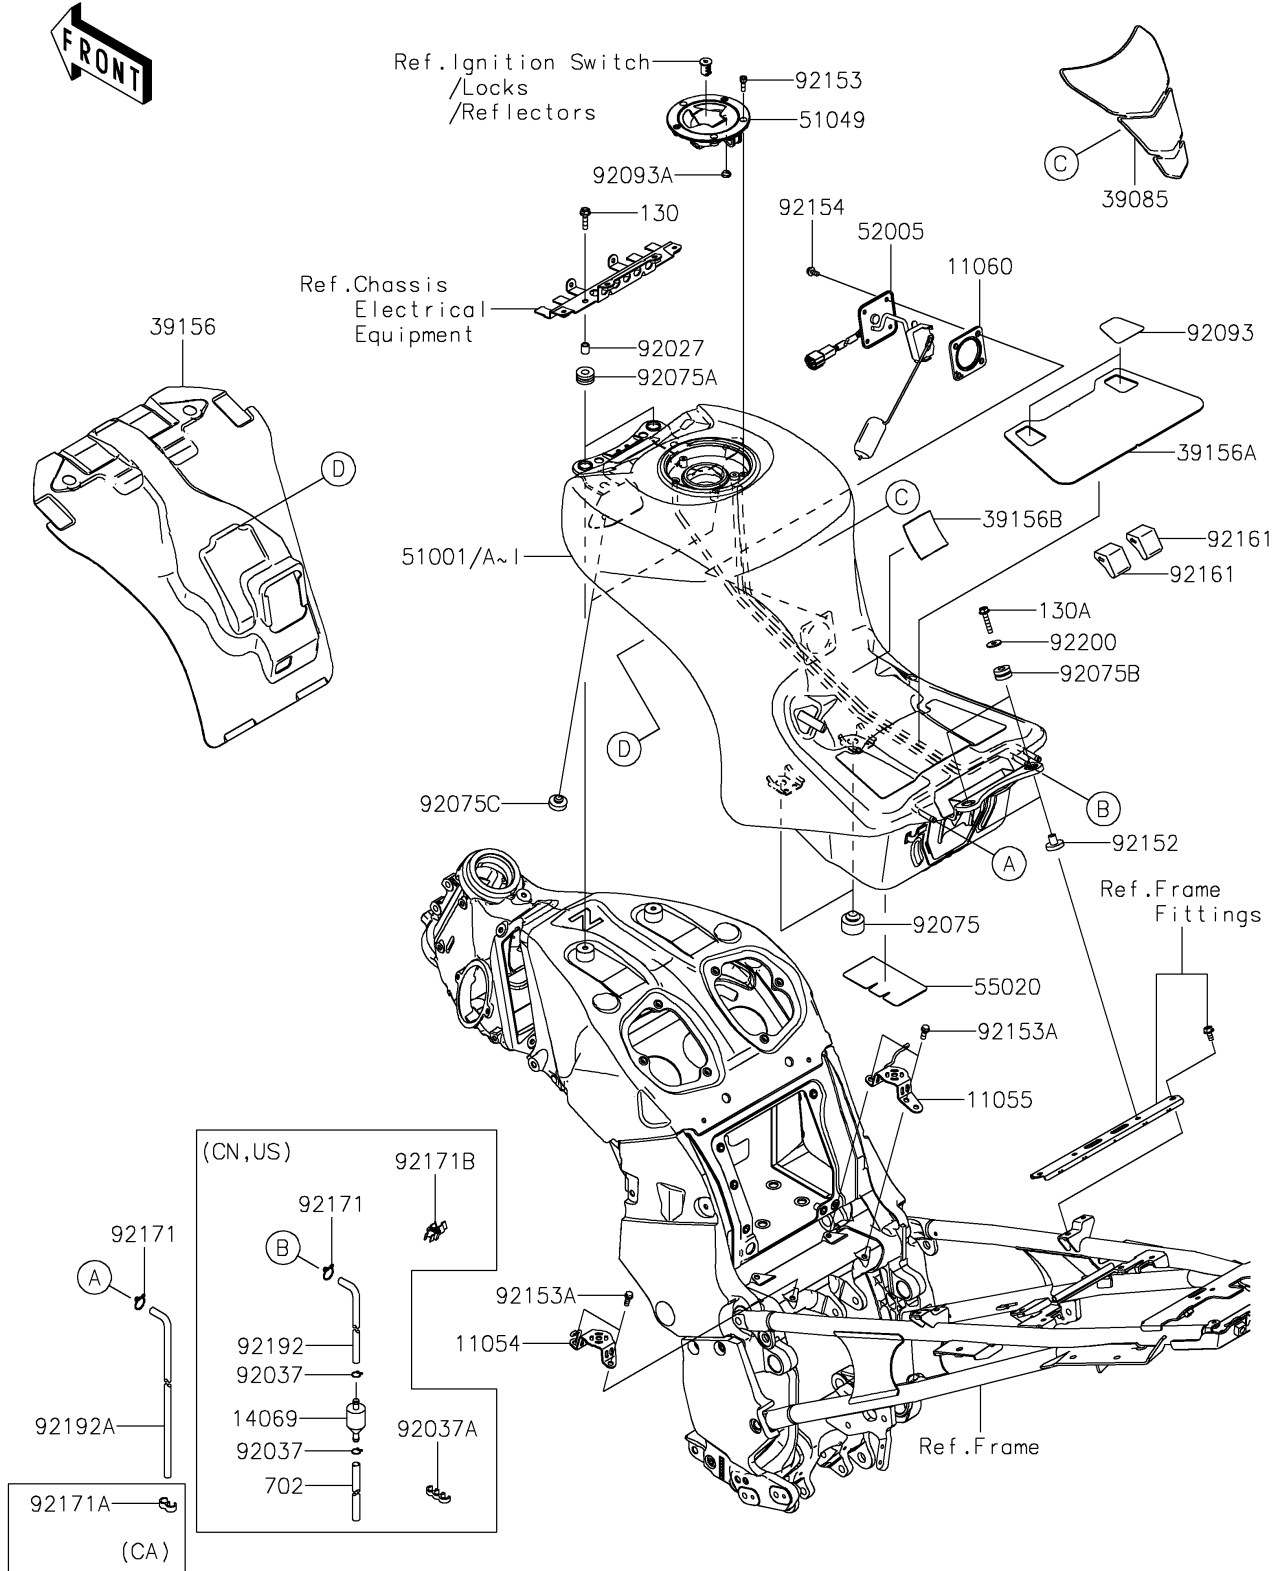

# 2017 Concours 14 ABS PARTS DIAGRAM

Fuel Tank

F2410

### Fuel Tank

ITEM NAME	PART NUMBER	QUANTITY
BRACKET,FUEL TANK,CNT,LH (Ref # 11054)	11054-0681	1
BRACKET,FUEL TANK,CNT,RH (Ref # 11055)	11055-0348	1
GASKET,FUEL GAUGE (Ref # 11060)	11060-1952	1
BREATHER (Ref # 14069)	14069-0703	1
PAD-TANK (Ref # 39085)	39085-0011	1
PAD (Ref # 39156)	39156-0794	1
PAD,FUEL TANK (Ref # 39156A)	39156-0863	1
PAD,50X50X3 (Ref # 39156B)	39156-1878	1
TANK-COMP-FUEL,C.I.BLUE (Ref # 51001)	51001-0818-25U	1
TANK-COMP-FUEL,C.I.BLUE (Ref # 51001E)	51001-0819-25U	1
CAP-TANK,FUEL (Ref # 51049)	51049-0039	1
GAUGE,FUEL (Ref # 52005)	52005-0026	1
GUARD,FUEL TANK (Ref # 55020)	55020-0551	1
COLLAR,6.8X10X12 (Ref # 92027)	92027-162	2
CLAMP,TUBE (Ref # 92037)	92037-147	2
CLAMP,TUBE (Ref # 92037A)	92037-1941	1
DAMPER (Ref # 92075)	92075-015	2
DAMPER,10X24X12 (Ref # 92075A)	92075-1690	2
DAMPER (Ref # 92075B)	92075-209	2
BOLT-FLANGED,6X25 (Ref # 130)	130BA0625	2
BOLT-FLANGED,6X30 (Ref # 130A)	130BA0630	2
TUBE-RUBBER,7X10X200 (Ref # 702)	702A07200	1
DAMPER,9X24X14 (Ref # 92075C)	92075-281	2
SEAL (Ref # 92093)	92093-0583	2
SEAL,FUEL TANK CAP (Ref # 92093A)	92093-1030	1
COLLAR (Ref # 92152)	92152-0364	2
BOLT,SOCKET,5X16 (Ref # 92153)	92153-1616	3
BOLT,FLANGED,6X20 (Ref # 92153A)	92153-1694	4
BOLT,FLANGED,5X12 (Ref # 92154)	92154-1856	4

## 2017 Concours 14 ABS PARTS LIST

### Fuel Tank

ITEM NAME	PART NUMBER	QUANTITY
DAMPER (Ref # 92161)	92161-1481	2
CLAMP (Ref # 92171)	92171-0573	1
CLAMP (Ref # 92171A)	92171-1184	1
CLAMP (Ref # 92171B)	92171-1708	1
TUBE (Ref # 92192)	92192-0611	1
TUBE,DRAIN (Ref # 92192A)	92192-0693	1
WASHER,6.5X20X1.6 (Ref # 92200)	92200-0283	2
CLAMP (Ref # 92171)	92171-0573	2