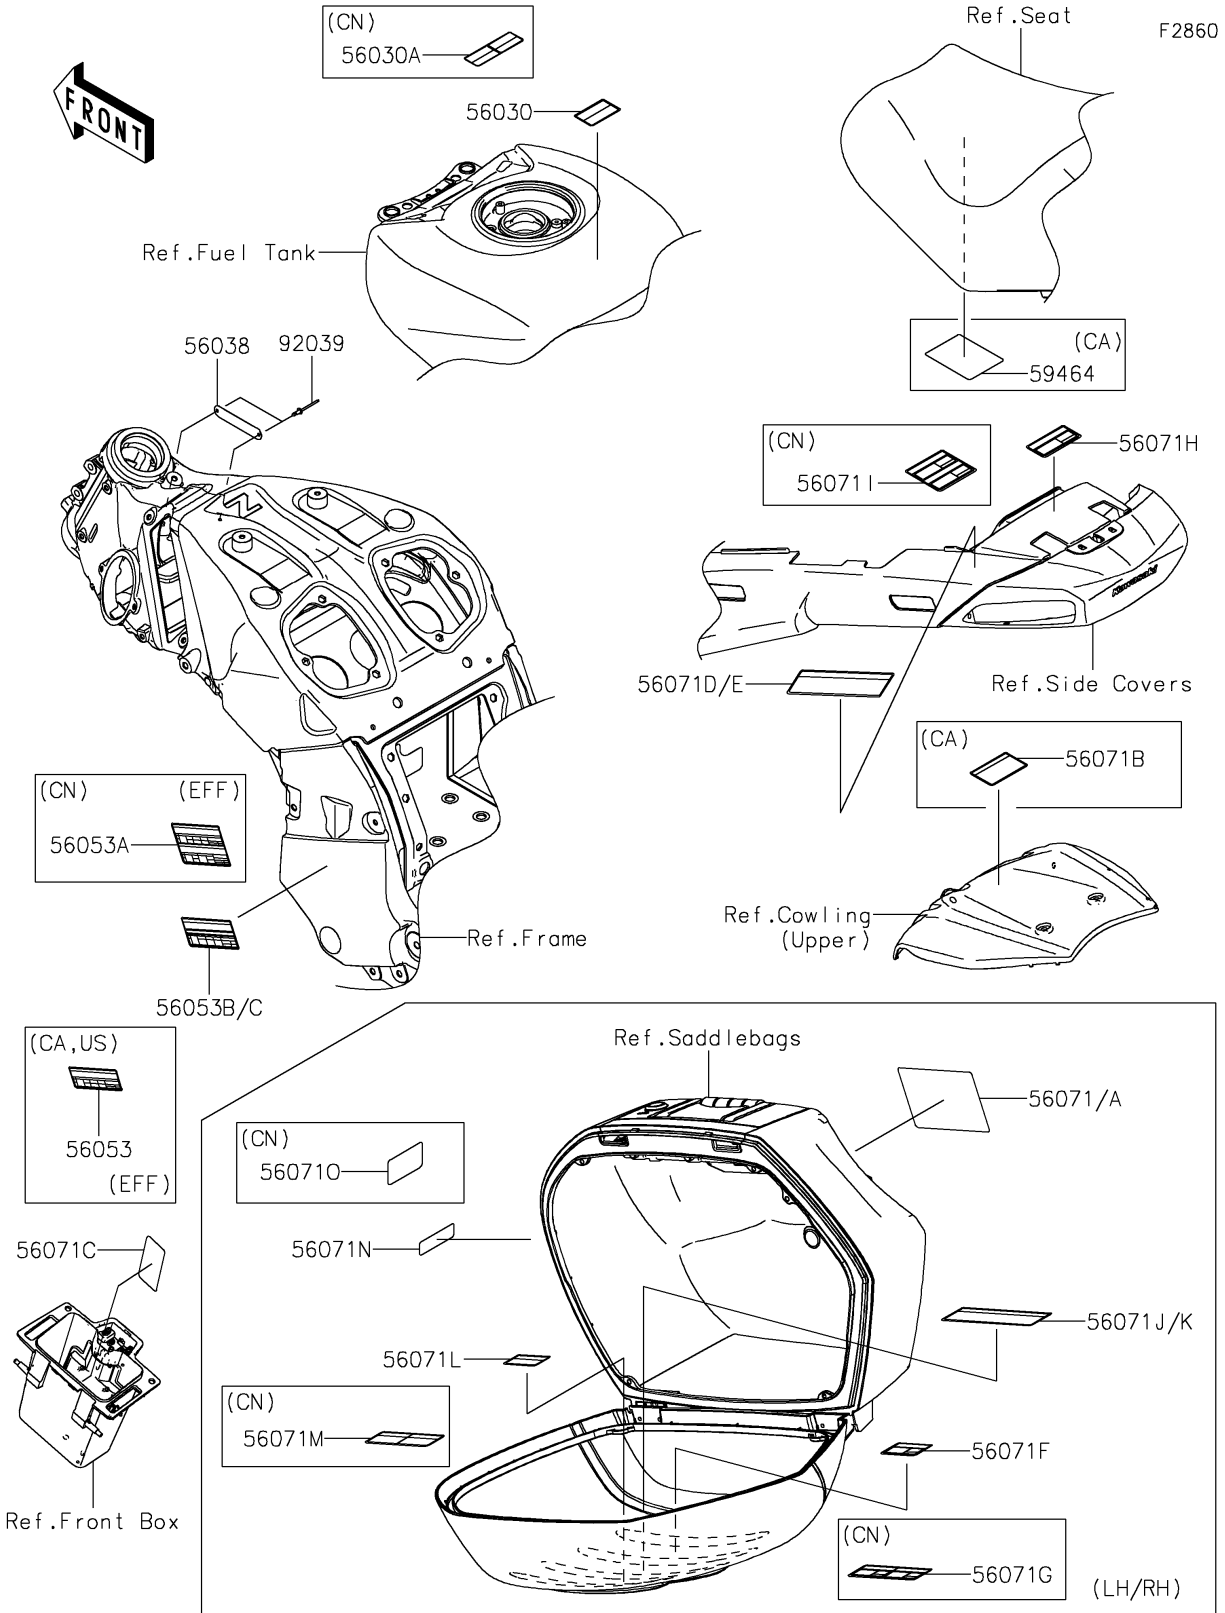

# 2018 CONCOURS®14 ABS PARTS DIAGRAM

Labels

## 2018 CONCOURS®14 ABS PARTS LIST

### Labels

ITEM NAME	PART NUMBER	QUANTITY
LABEL,GASOLINE (Ref # 56030)	56030-0357	1
LABEL,GASOLINE (Ref # 56030A)	56030-0358	1
LABEL-BRAND,KAWASAKI (Ref # 56038)	56038-1054	1
LABEL-SPECIFICATION,TIRE&LOAD (Ref # 56053B)	56053-0990	1
LABEL-SPECIFICATION,TIRE&LOAD (Ref # 56053C)	56053-0991	1
LABEL-WARNING,SADDLE BAG LOCK (Ref # 56071)	56071-0018	2
LABEL-WARNING,SADDLEBAG LOCK (Ref # 56071A)	56071-0033	2
LABEL-WARNING,EVAPO (Ref # 56071B)	56071-0158	1
LABEL-WARNING,NO FOB (Ref # 56071C)	56071-0319	1
LABEL-WARNING,CARRIER LOADING (Ref # 56071D)	56071-0517	1
LABEL-WARNING,CARRIER LOADING (Ref # 56071E)	56071-0518	1
LABEL-WARNING,SADDLEBAG (Ref # 56071F)	56071-0519	2
LABEL-WARNING,SADDLEBAG (Ref # 56071G)	56071-0520	2
LABEL-WARNING,RR CARRIER (Ref # 56071H)	56071-0521	1
LABEL-WARNING,RR CARRIER (Ref # 56071I)	56071-0522	1
LABEL-WARNING,PANNIER LOADING (Ref # 56071J)	56071-0523	2
LABEL-WARNING,PANNIER LOADING (Ref # 56071K)	56071-0524	2
LABEL-WARNING,NO SIT ON LID (Ref # 56071L)	56071-0526	2
LABEL-WARNING,NO SIT ON LID (Ref # 56071M)	56071-0527	2
LABEL-WARNING,NO SIT ON BAG (Ref # 56071N)	56071-0528	2
LABEL-WARNING,NO SIT ON BAG (Ref # 56071O)	56071-0529	2
LABEL-CERTIFICATION,EVAPO ROUT (Ref # 59464)	59464-0706	1
RIVET (Ref # 92039)	92039-1251	2