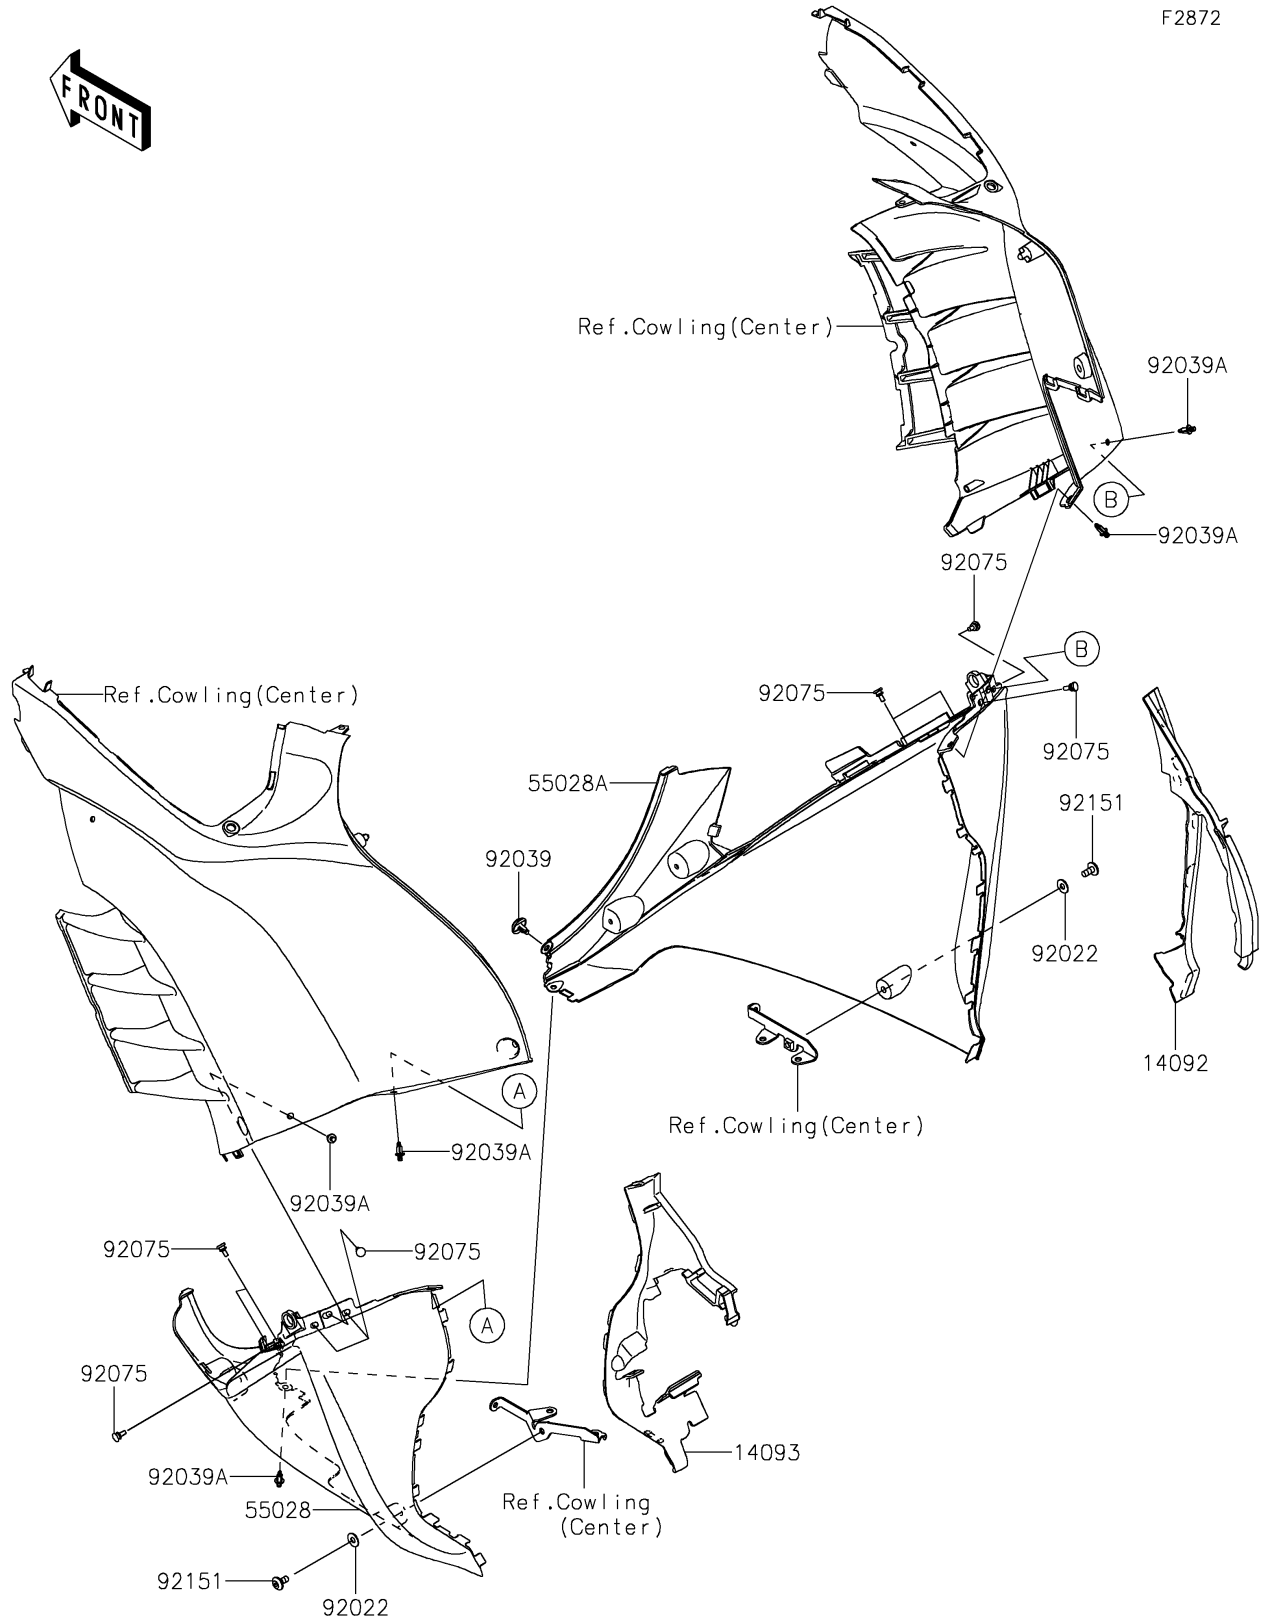

2015 Concours 14 ABS PARTS DIAGRAM

Cowling Lower

F2872

2015 Concours 14 ABS PARTS LIST

Cowling Lowers

ITEM NAME	PART NUMBER	QUANTITY
-----------	-------------	----------