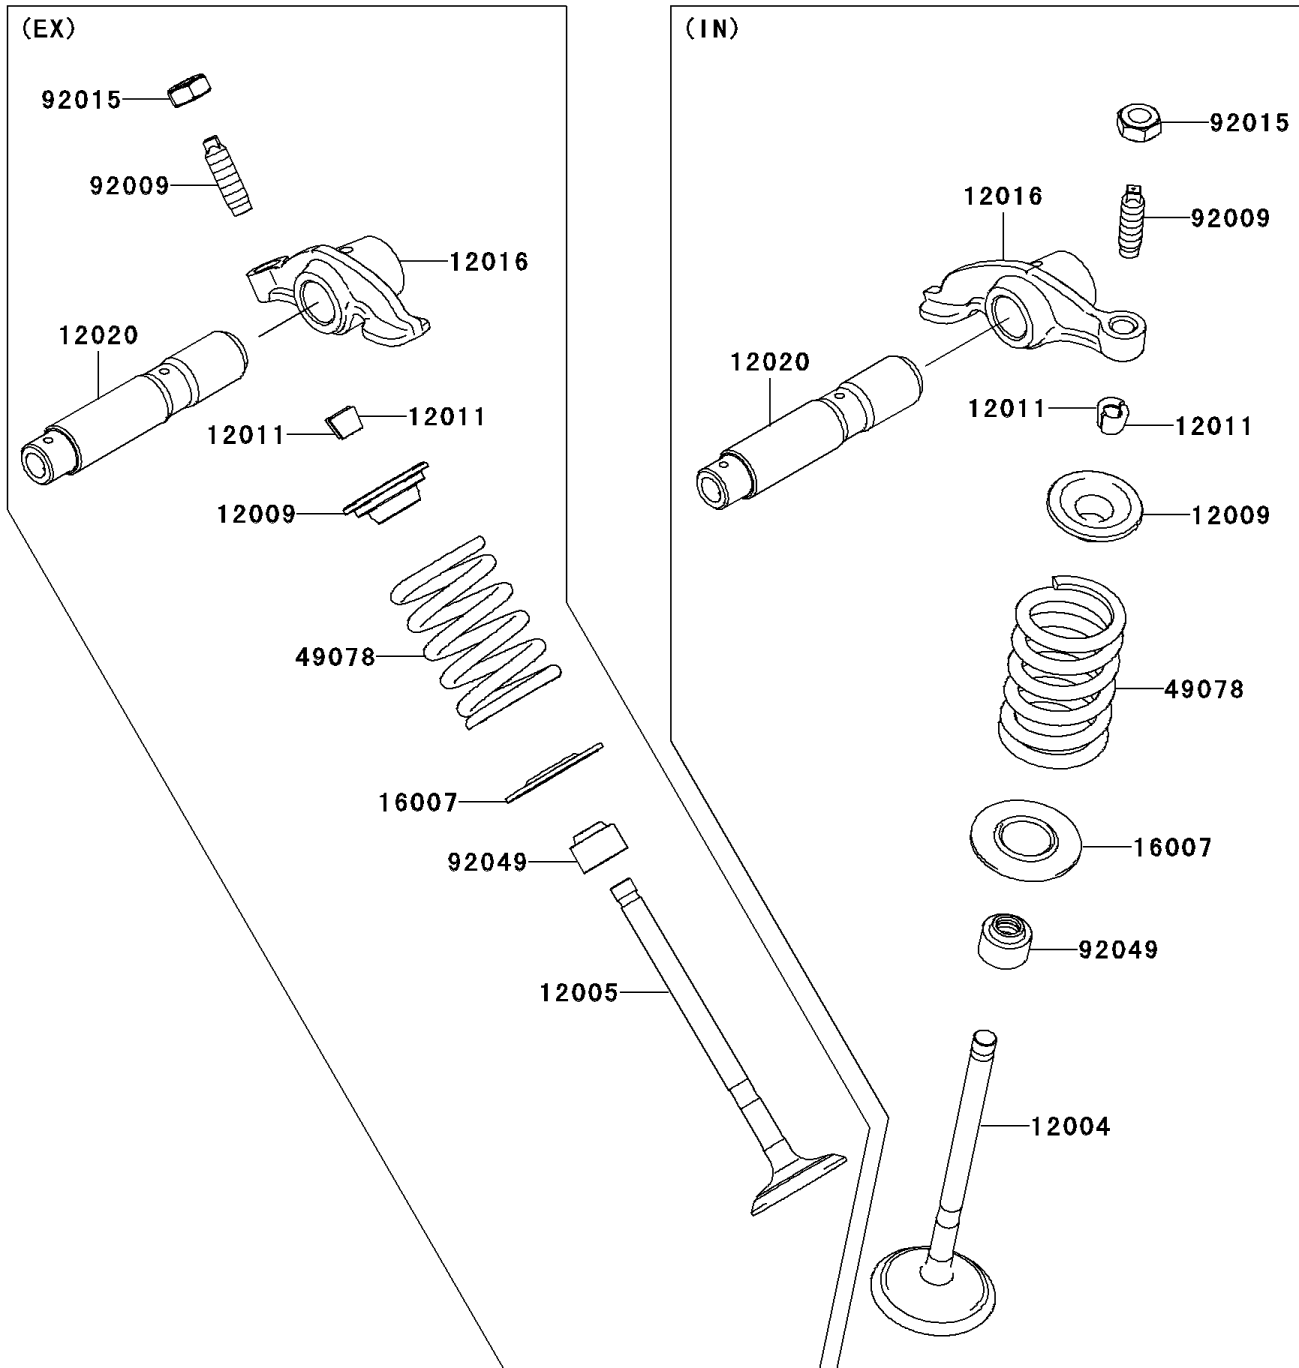

2008 KLX®140 PARTS DIAGRAM

Valve(s)

E1210

2008 KLX®140 PARTS LIST

Valve(s)

ITEM NAME	PART NUMBER	QUANTITY
VALVE-INTAKE (Ref # 12004)	12004-0031	1
VALVE-EXHAUST (Ref # 12005)	12005-0048	1
RETAINER-VALVE SPRING (Ref # 12009)	12009-0018	2
COLLET (Ref # 12011)	12011-1051	4
ARM-ROCKER (Ref # 12016)	12016-0026	2
SHAFT-ROCKER (Ref # 12020)	12020-0007	2
SEAT-SPRING (Ref # 16007)	16007-1223	2
SPRING-ENGINE VALVE (Ref # 49078)	49078-0064	2
SCREW,VALVE ADJUST (Ref # 92009)	92009-1109	2
NUT,VALVE ADJUST LOCK (Ref # 92015)	92015-1137	2
SEAL-OIL (Ref # 92049)	92049-1603	2