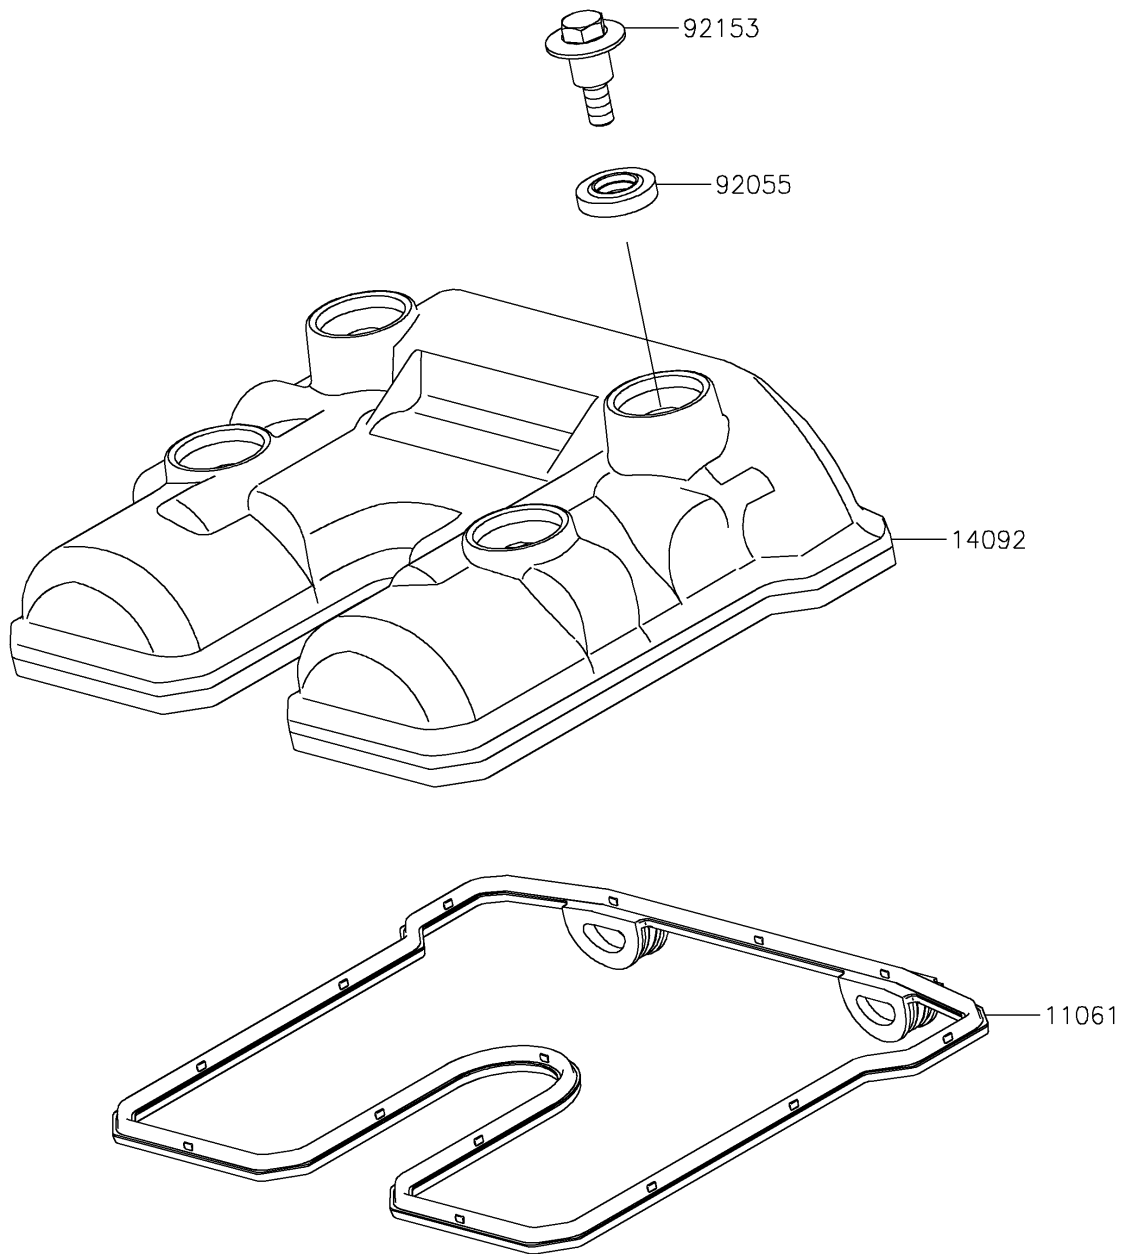

2017 Z250SL (Indonesia Only) PARTS DIAGRAM

Cylinder Head Cover

E1112

2017 Z250SL (Indonesia Only) PARTS LIST

Cylinder Head Cover

ITEM NAME	PART NUMBER	QUANTITY
GASKET,HEAD COVER (Ref # 11061)	11061-0888	1
COVER,HEAD (Ref # 14092)	14092-1096	1
RING-O,HEAD COVER BOLT (Ref # 92055)	92055-0195	4
BOLT,FLANGED,6X22.5 (Ref # 92153)	92153-1343	4