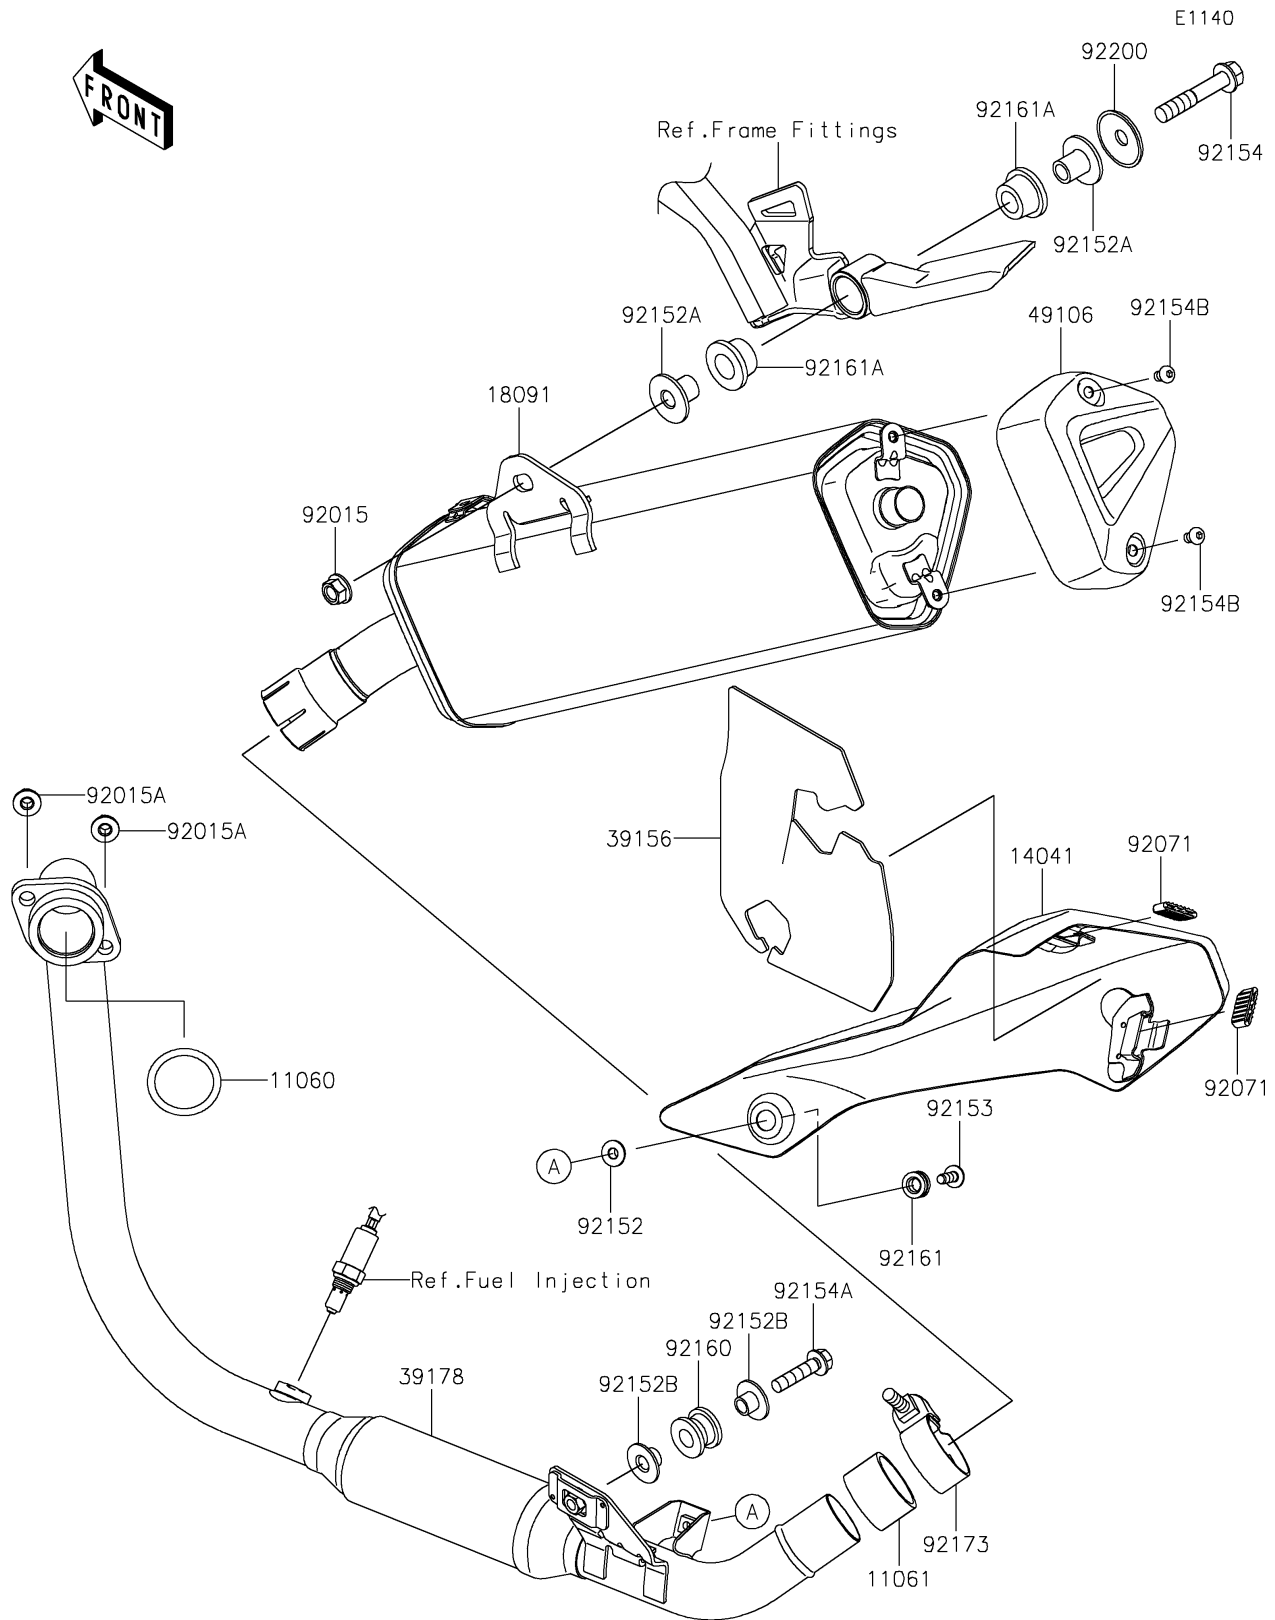

2017 Z250SL (Indonesia Only) PARTS DIAGRAM

Muffler(s)

2017 Z250SL (Indonesia Only) PARTS LIST

Muffler(s)

ITEM NAME	PART NUMBER	QUANTITY
GASKET,EXHAUST PIPE (Ref # 11060)	11060-1203	1
GASKET,EXHAUST PIPE CONNECTING (Ref # 11061)	11061-0432	1
COVER-COMP (Ref # 14041)	14041-0570	1
BODY-COMP-MUFFLER (Ref # 18091)	18091-1097	1
PAD (Ref # 39156)	39156-1948	1
MANIFOLD-COMP-EXHAUST (Ref # 39178)	39178-0250	1
COVER-MUFFLER,END (Ref # 49106)	49106-0743	1
NUT,FLANGED,10MM (Ref # 92015)	92015-1387	1
NUT,8MM (Ref # 92015A)	92015-1432	2
GROMMET (Ref # 92071)	92071-0727	2
COLLAR,6.3X8.3X16 (Ref # 92152)	92152-0286	1
COLLAR (Ref # 92152A)	92152-1682	2
COLLAR (Ref # 92152B)	92152-1692	2
BOLT,SOCKET,6X16 (Ref # 92153)	92153-0817	1
BOLT,FLANGED,10X55 (Ref # 92154)	92154-0070	1
BOLT,FLANGED,8X35 (Ref # 92154A)	92154-1298	1
BOLT,SOCKET,6X10 (Ref # 92154B)	92154-1726	2
DAMPER,MUFFLER MOUNT (Ref # 92160)	92160-1116	1
DAMPER (Ref # 92161)	92161-1475	1
DAMPER (Ref # 92161A)	92161-1497	2
CLAMP,42MM (Ref # 92173)	92173-0942	1
WASHER (Ref # 92200)	92200-0904	1