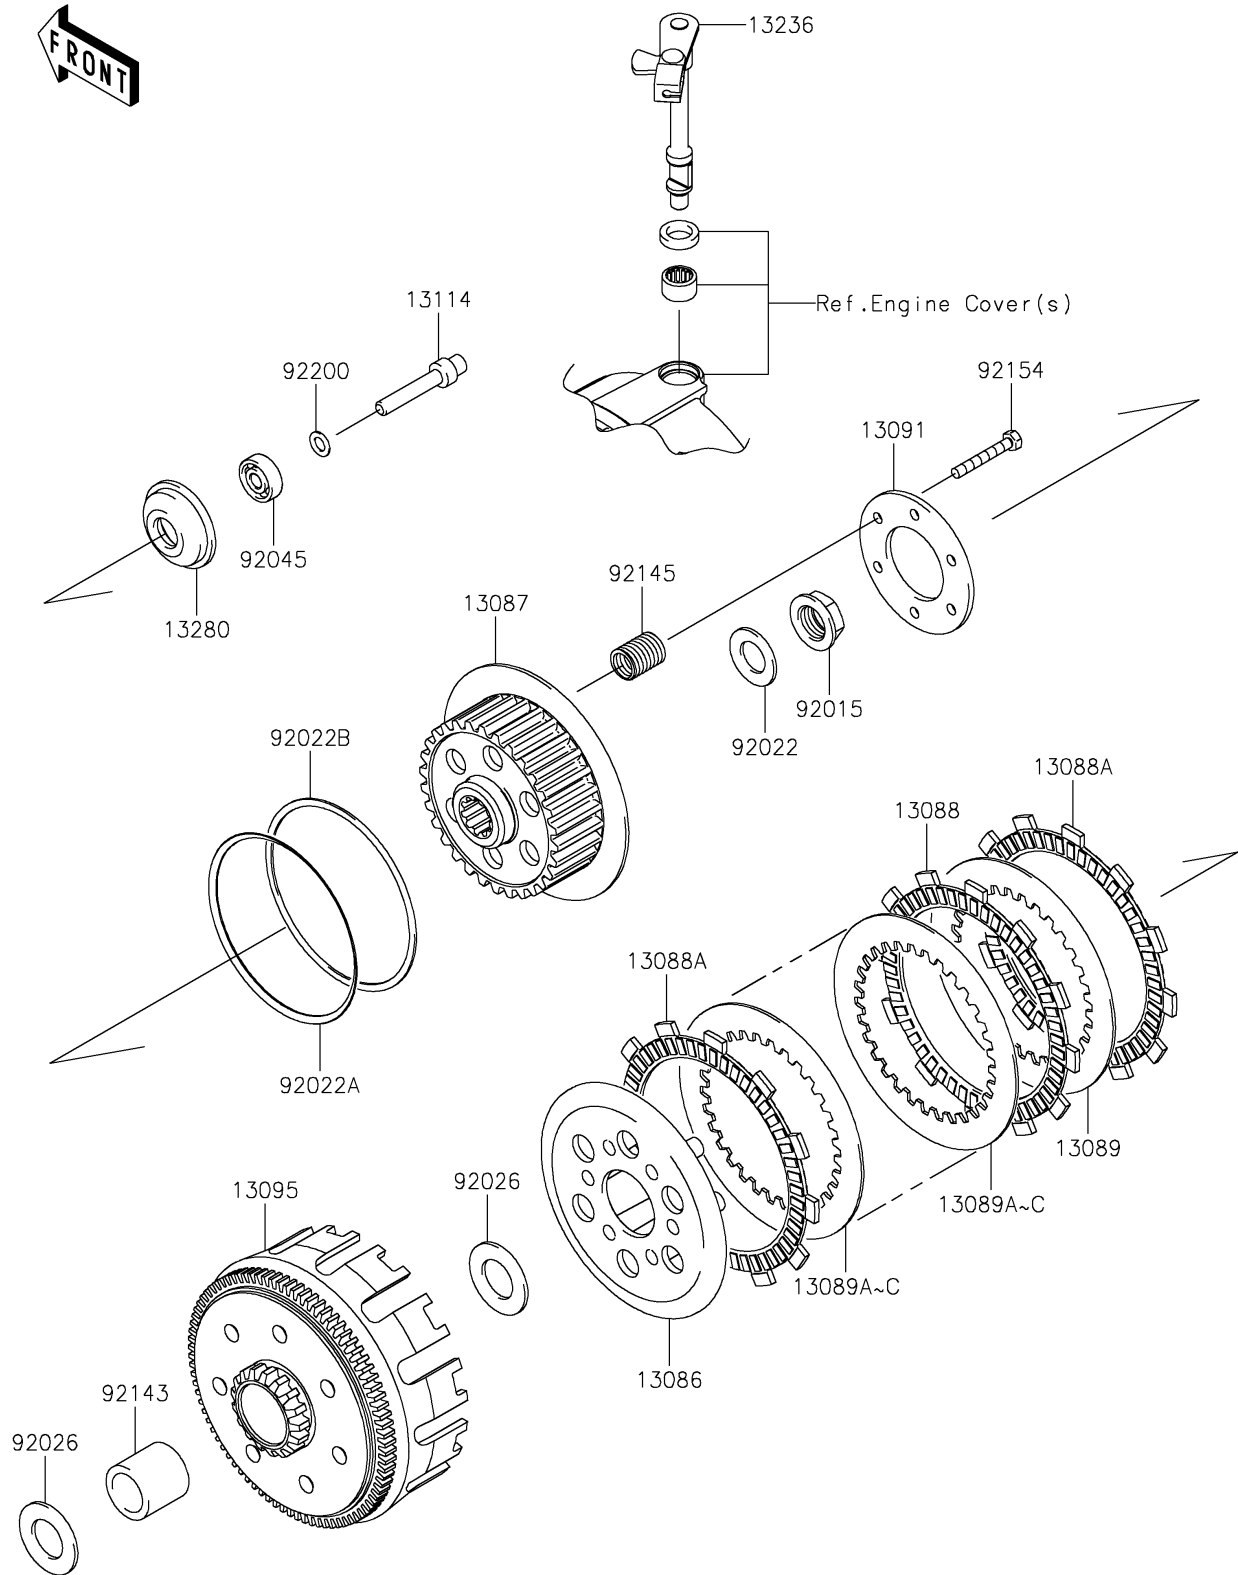

2017 Z250SL (Indonesia Only) PARTS DIAGRAM

Clutch

E1350

2017 Z250SL (Indonesia Only) PARTS LIST

Clutch

ITEM NAME	PART NUMBER	QUANTITY
WHEEL-CLUTCH (Ref # 13086)	13086-0004	1
HUB-CLUTCH (Ref # 13087)	13087-0045	1
PLATE-FRICTION (Ref # 13088)	13088-0561	5
PLATE-FRICTION (Ref # 13088A)	13088-0562	2
PLATE-CLUTCH (Ref # 13089)	13089-1085	1
PLATE-CLUTCH,T=1.6 (Ref # 13089A)	13089-1094	5
PLATE-CLUTCH,T=2.0 (Ref # 13089B)	13089-1116	AR
PLATE-CLUTCH,T=1.2 (Ref # 13089C)	13089-1117	AR
HOLDER,CLUTCH SPRING (Ref # 13091)	13091-1683	1
HOUSING-COMP-CLUTCH (Ref # 13095)	13095-0575	1
PUSHER-CLUTCH (Ref # 13114)	13114-1068	1
LEVER-COMP (Ref # 13236)	13236-0772	1
HOLDER,CLUTCH PUSHER (Ref # 13280)	13280-0812	1
NUT,16MM (Ref # 92015)	92015-1581	1
WASHER,16.3X29X1.75 (Ref # 92022)	92022-1356	1
WASHER,JUDDER SPRING (Ref # 92022A)	92022-1974	1
WASHER,JUDDER SPRING SEAT (Ref # 92022B)	92022-1993	1
SPACER,20.3X36.6X2 (Ref # 92026)	92026-0725	2
BEARING-BALL,627 (Ref # 92045)	92045-1236	1
COLLAR (Ref # 92143)	92143-1959	1
SPRING (Ref # 92145)	92145-0985	6
BOLT,UPSET,5X35 (Ref # 92154)	92154-0065	6
WASHER,7X12.5X0.8 (Ref # 92200)	92200-0909	1