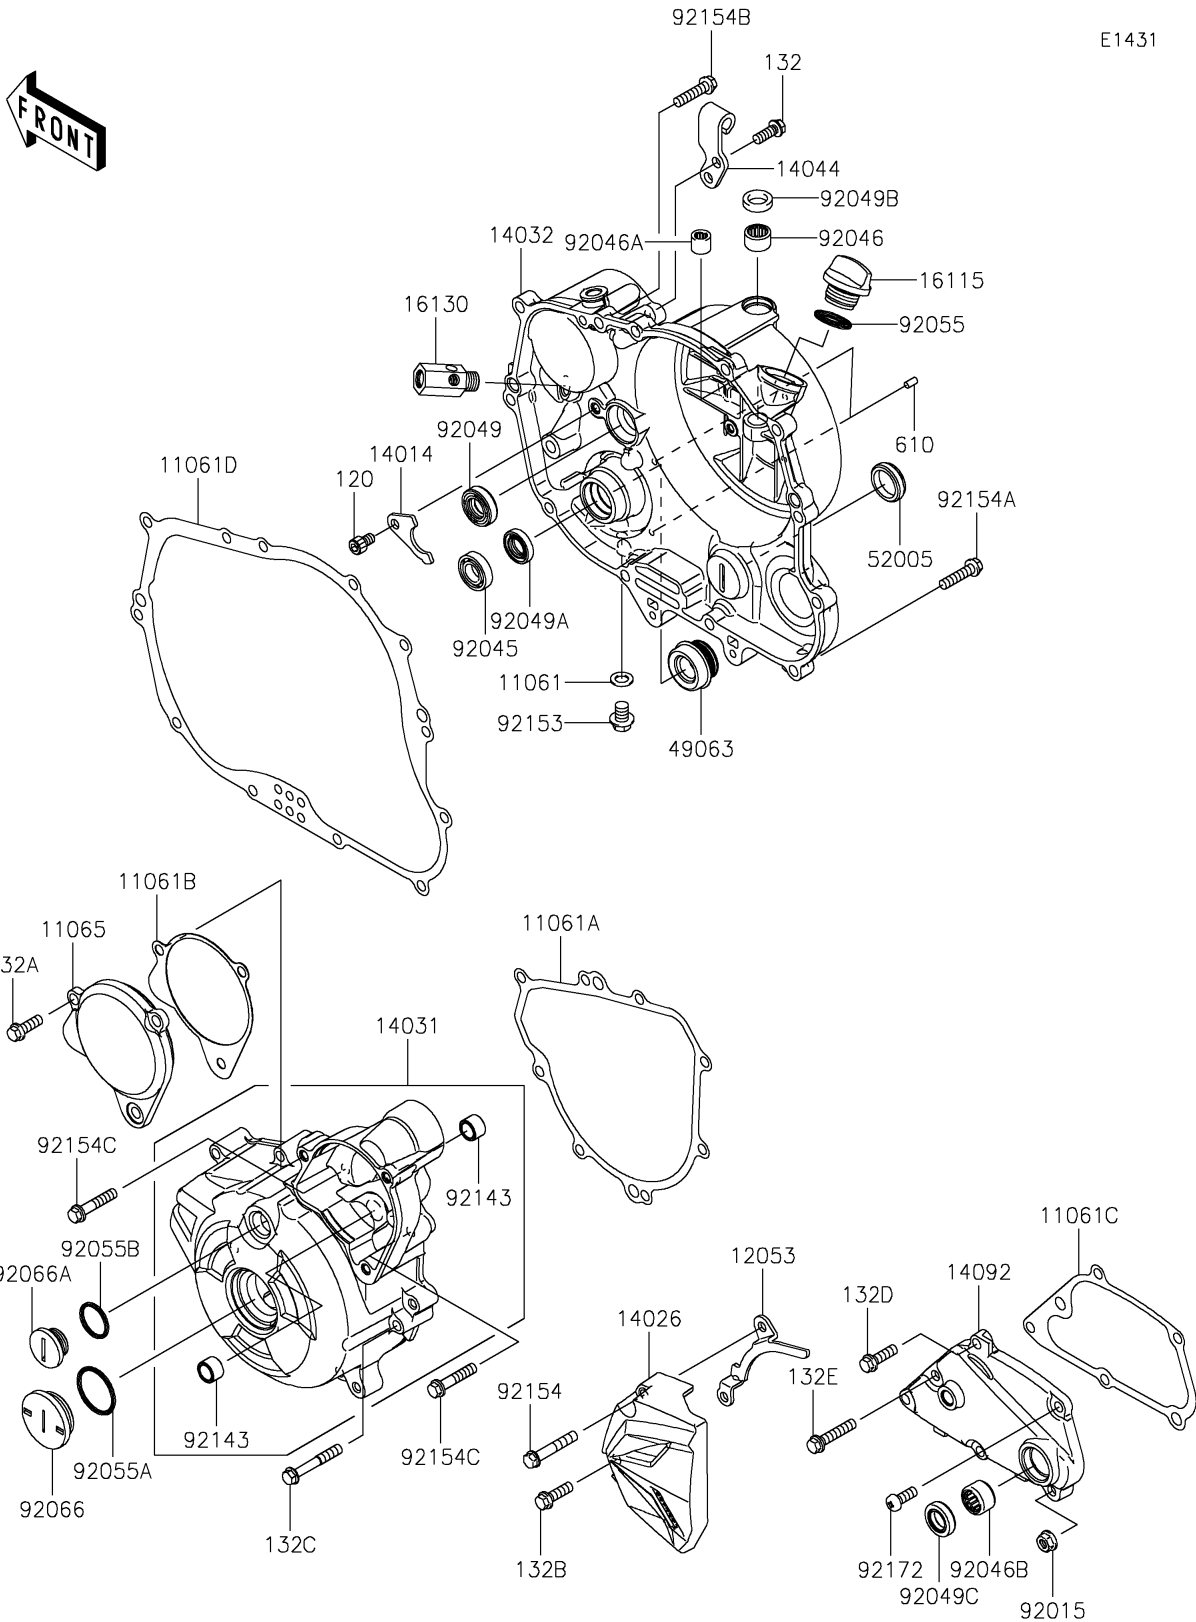

2017 Z250SL (Indonesia Only) PARTS DIAGRAM

Engine Cover(s)

E1431

2017 Z250SL (Indonesia Only) PARTS LIST

Engine Cover(s)

ITEM NAME	PART NUMBER	QUANTITY
GASKET,8.2X14X1.0 (Ref # 11061)	11061-0418	1
GASKET,GENERATOR COVER (Ref # 11061A)	11061-0891	1
GASKET,CAP (Ref # 11061B)	11061-0892	1
GASKET,TRANSMISSION COVER (Ref # 11061C)	11061-0897	1
GASKET,CLUTCH COVER INNER (Ref # 11061D)	11061-0923	1
CAP,GENERATOR COVER (Ref # 11065)	11065-0342	1
BOLT-SOCKET,6X10 (Ref # 120)	120CA0610	1
GUIDE-CHAIN (Ref # 12053)	12053-0208	1
BOLT-FLANGED-SMALL,6X16 (Ref # 132)	132BB0616	2
PLATE-POSITION (Ref # 14014)	14014-0567	1
COVER-CHAIN (Ref # 14026)	14026-0109	1
COVER-GENERATOR (Ref # 14031)	14031-0585	1
COVER-CLUTCH (Ref # 14032)	14032-0604	1
HOLDER-CABLE,CLUTCH (Ref # 14044)	14044-0574	1
COVER (Ref # 14092)	14092-0108	1
CAP-OIL FILLER (Ref # 16115)	16115-1053	1
VALVE-ASSY-RELIEF (Ref # 16130)	16130-0002	1
SEAL-MECHANICAL,WATER (Ref # 49063)	49063-1055	1
GAUGE,OIL LEVEL (Ref # 52005)	52005-1009	1
NUT,FLANGED,6MM (Ref # 92015)	92015-1367	1
BEARING-BALL,6901 (Ref # 92045)	92045-1246	1
BEARING-NEEDLE,HK1210FM (Ref # 92046)	92046-0034	1
BEARING-NEEDLE (Ref # 92046A)	92046-0042	1
BEARING-NEEDLE,HK1312 (Ref # 92046B)	92046-1148	1
SEAL-OIL (Ref # 92049)	92049-1191	1
SEAL-OIL,SC 12X22X5 (Ref # 92049A)	92049-1228	1
SEAL-OIL,AG0353-F0 (Ref # 92049B)	92049-1262	1
SEAL-OIL (Ref # 92049C)	92049-1559	1
RING-O (Ref # 92055)	92055-012	1