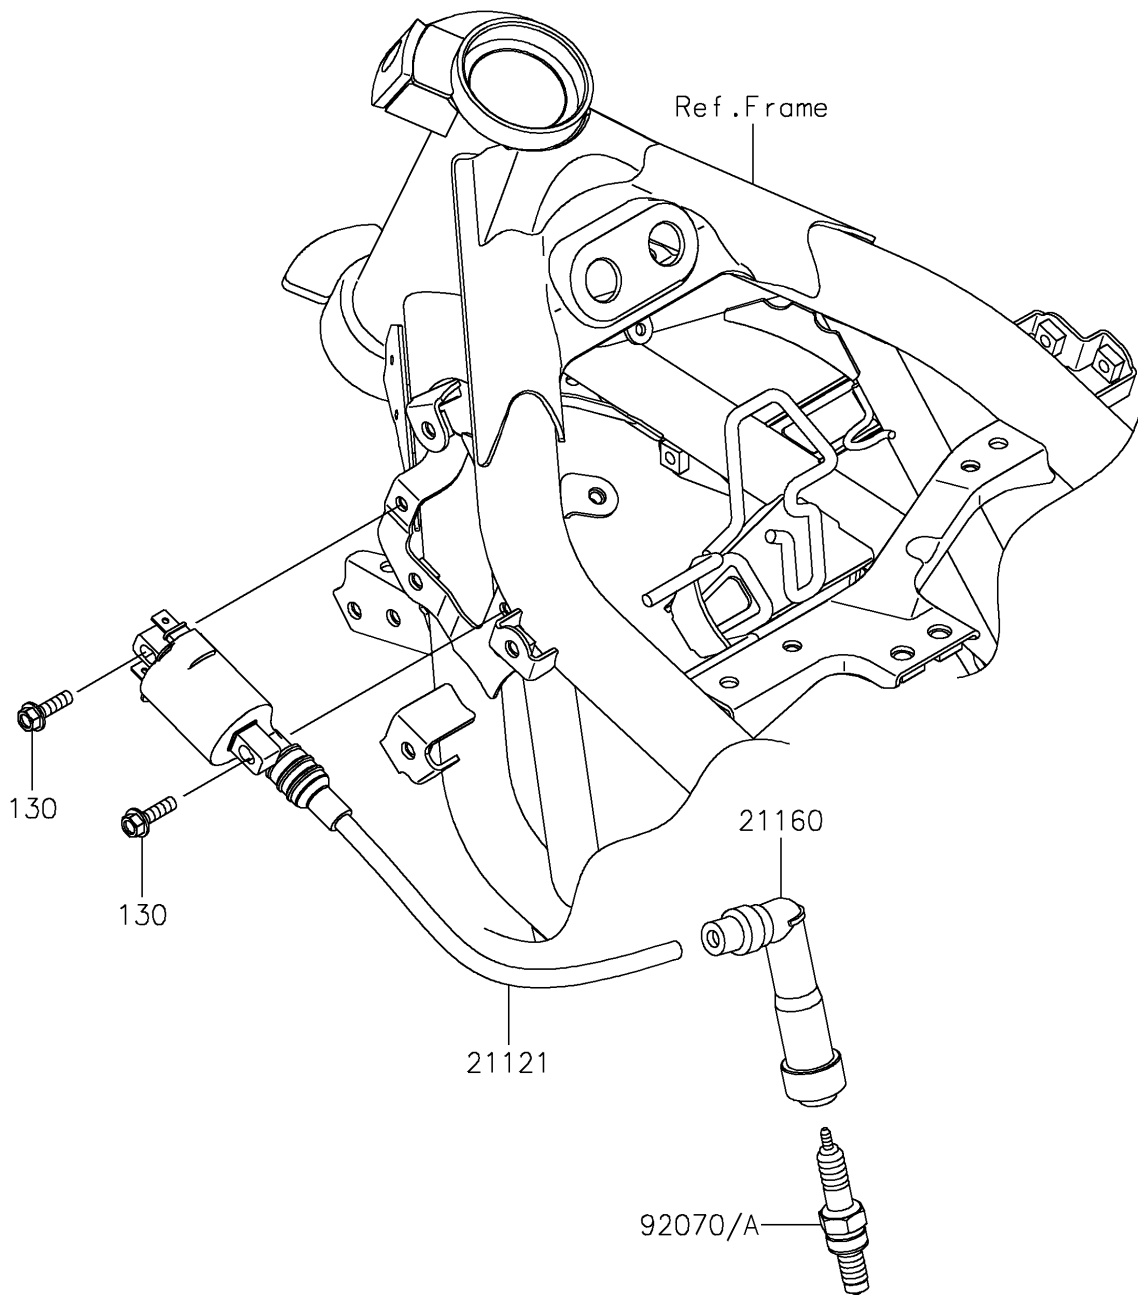

2017 Z250SL (Indonesia Only) PARTS DIAGRAM

Ignition System

E1830

2017 Z250SL (Indonesia Only) PARTS LIST

Ignition System

ITEM NAME	PART NUMBER	QUANTITY
BOLT-FLANGED,5X18 (Ref # 130)	130BC0518	2
COIL-IGNITION (Ref # 21121)	21121-0713	1
CAP-ASSY-PLUG (Ref # 21160)	21160-0019	1
PLUG-SPARK,MR8CI-8(NGK) (Ref # 92070)	92070-0045	1
PLUG-SPARK,CR8EIX(NGK) (Ref # 92070A)		1