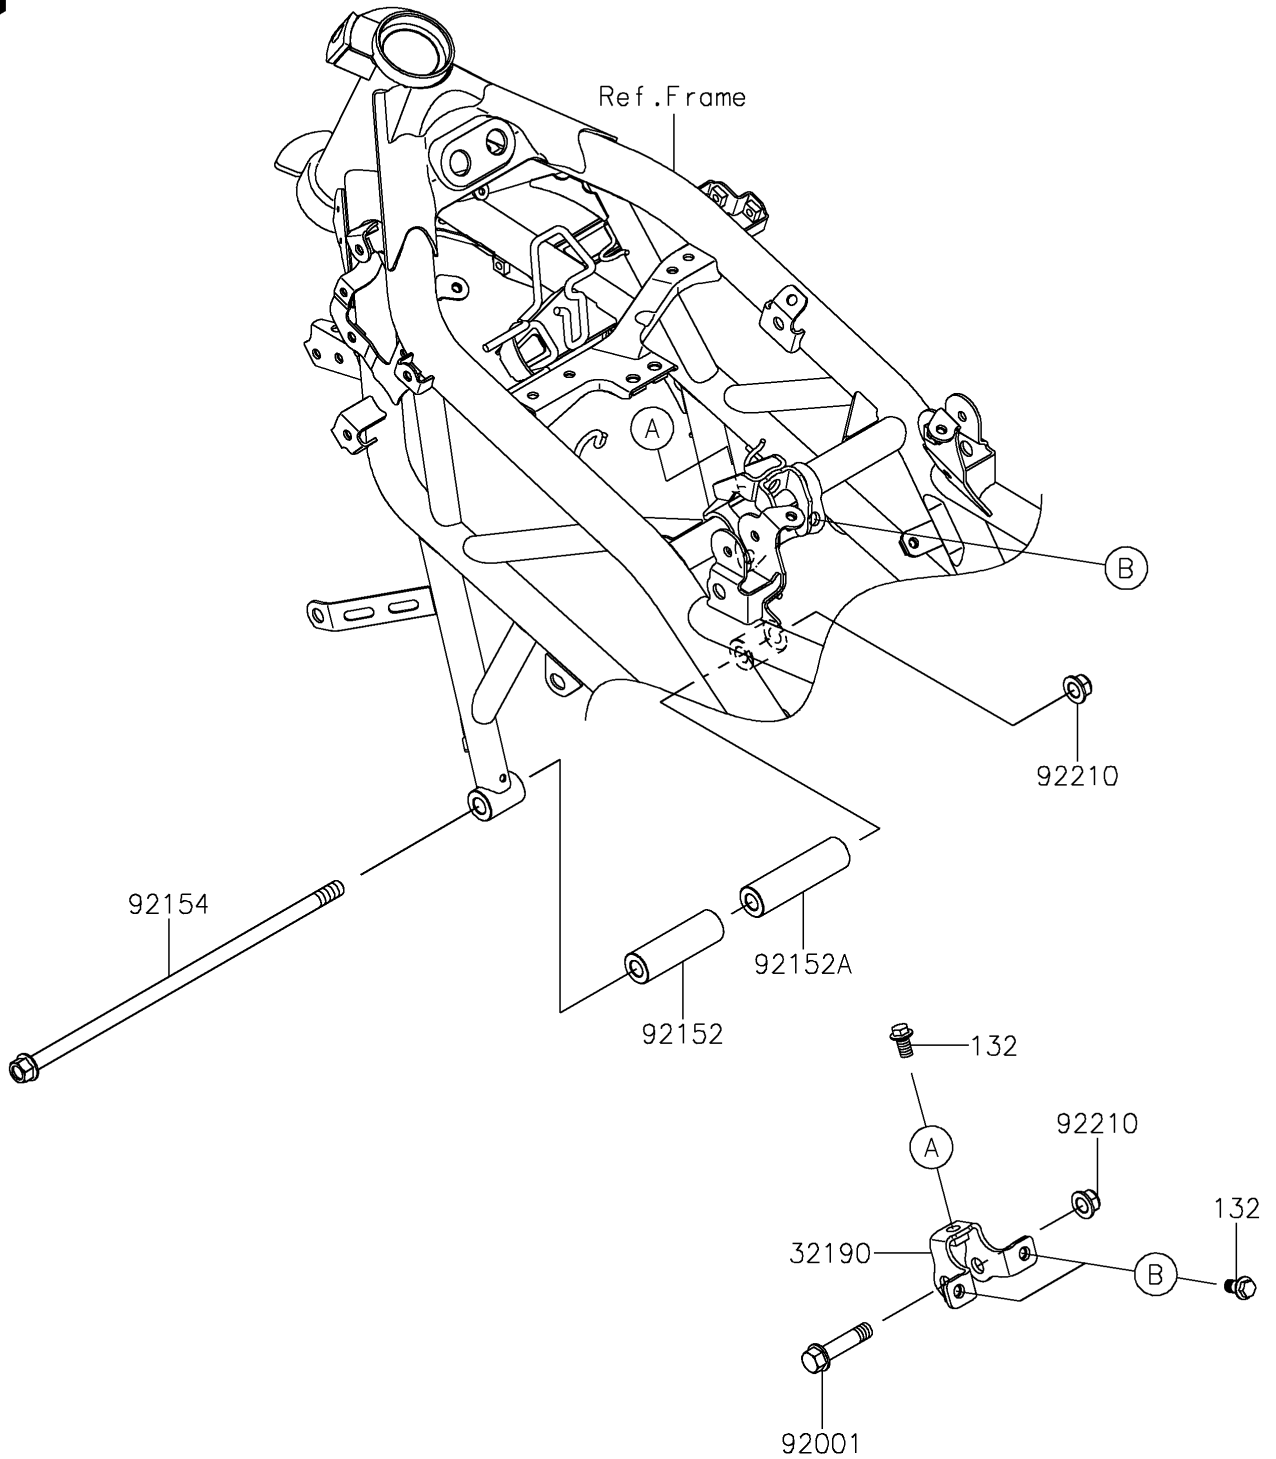

2017 Z250SL (Indonesia Only) PARTS DIAGRAM

Engine Mount

F2122

2017 Z250SL (Indonesia Only) PARTS LIST

Engine Mount

ITEM NAME	PART NUMBER	QUANTITY
BOLT-FLANGED-SMALL,8X14 (Ref # 132)	132BA0814	3
BRACKET-ENGINE (Ref # 32190)	32190-0654	1
BOLT,FLANGED,10X44 (Ref # 92001)	92001-1499	1
COLLAR,11X22X70.9 (Ref # 92152)	92152-1769	1
COLLAR,11X22X81.1 (Ref # 92152A)	92152-1770	1
BOLT,FLANGED,10X290 (Ref # 92154)	92154-1290	1
NUT,LOCK,FLANGED,10MM (Ref # 92210)	92210-1080	2