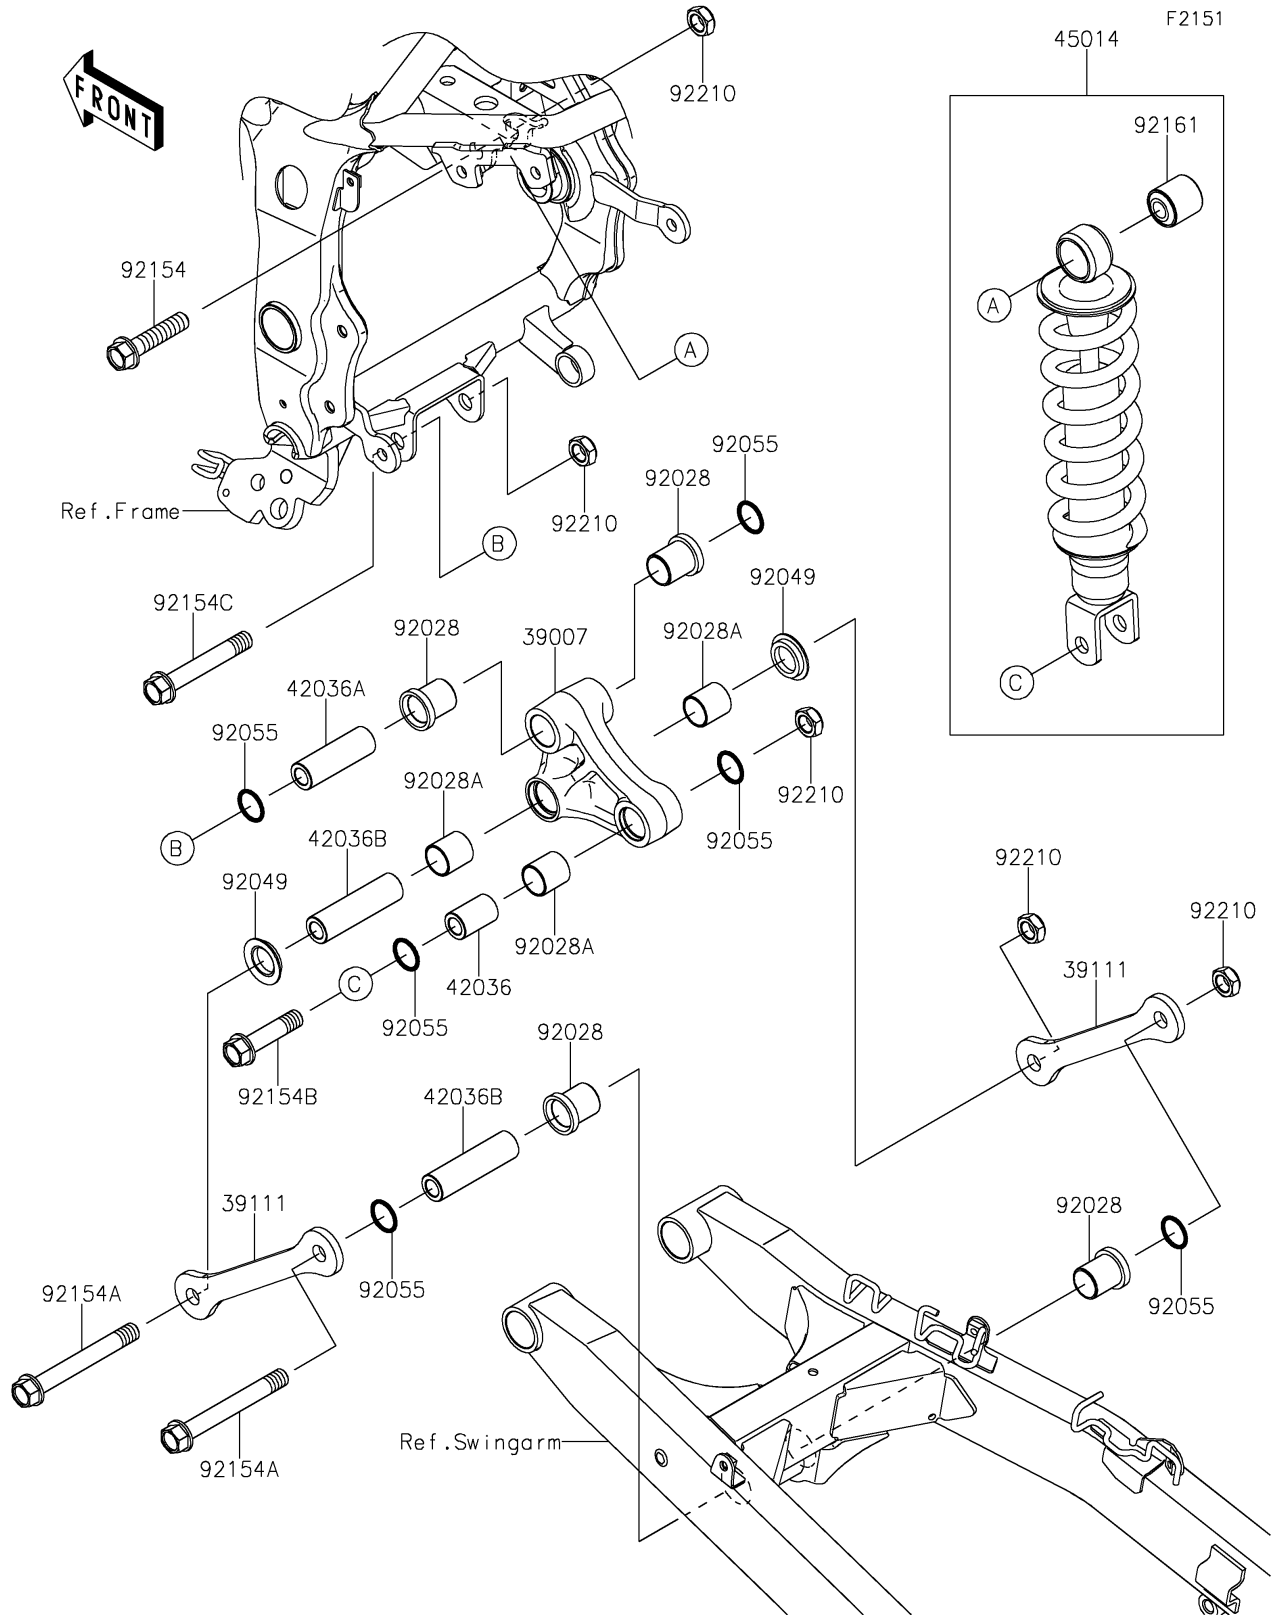

2017 Z250SL (Indonesia Only) PARTS DIAGRAM

Suspension/Shock Absorber

2017 Z250SL (Indonesia Only) PARTS LIST

Suspension/Shock Absorber

ITEM NAME	PART NUMBER	QUANTITY
ARM-SUSP,UNI TRAK (Ref # 39007)	39007-0376	1
ROD-TIE,SUSPENSION (Ref # 39111)	39111-0327	2
SLEEVE,12.1X20X32 (Ref # 42036)	42036-1077	1
SLEEVE,ARM,FR (Ref # 42036A)	42036-1078	1
SLEEVE,12.1X20X74 (Ref # 42036B)	42036-1102	2
SHOCKABSORBER,P.WHITE (Ref # 45014)	45014-0430-EH	1
BUSHING (Ref # 92028)	92028-1597	4
BUSHING (Ref # 92028A)	92028-1598	3
SEAL-OIL,ARM (Ref # 92049)	92049-1109	2
RING-O,19.8X2.2 (Ref # 92055)	92055-0732	6
BOLT,FLANGED,12X55 (Ref # 92154)	92154-0362	1
BOLT,FLANGED,12X98 (Ref # 92154A)	92154-0941	2
BOLT,FLANGED,12X52 (Ref # 92154B)	92154-0942	1
BOLT,FLANGED,12X80 (Ref # 92154C)	92154-1308	1
DAMPER,12.1X17X30 (Ref # 92161)	92161-1510	1
NUT,LOCK,12MM (Ref # 92210)	92210-1247	5