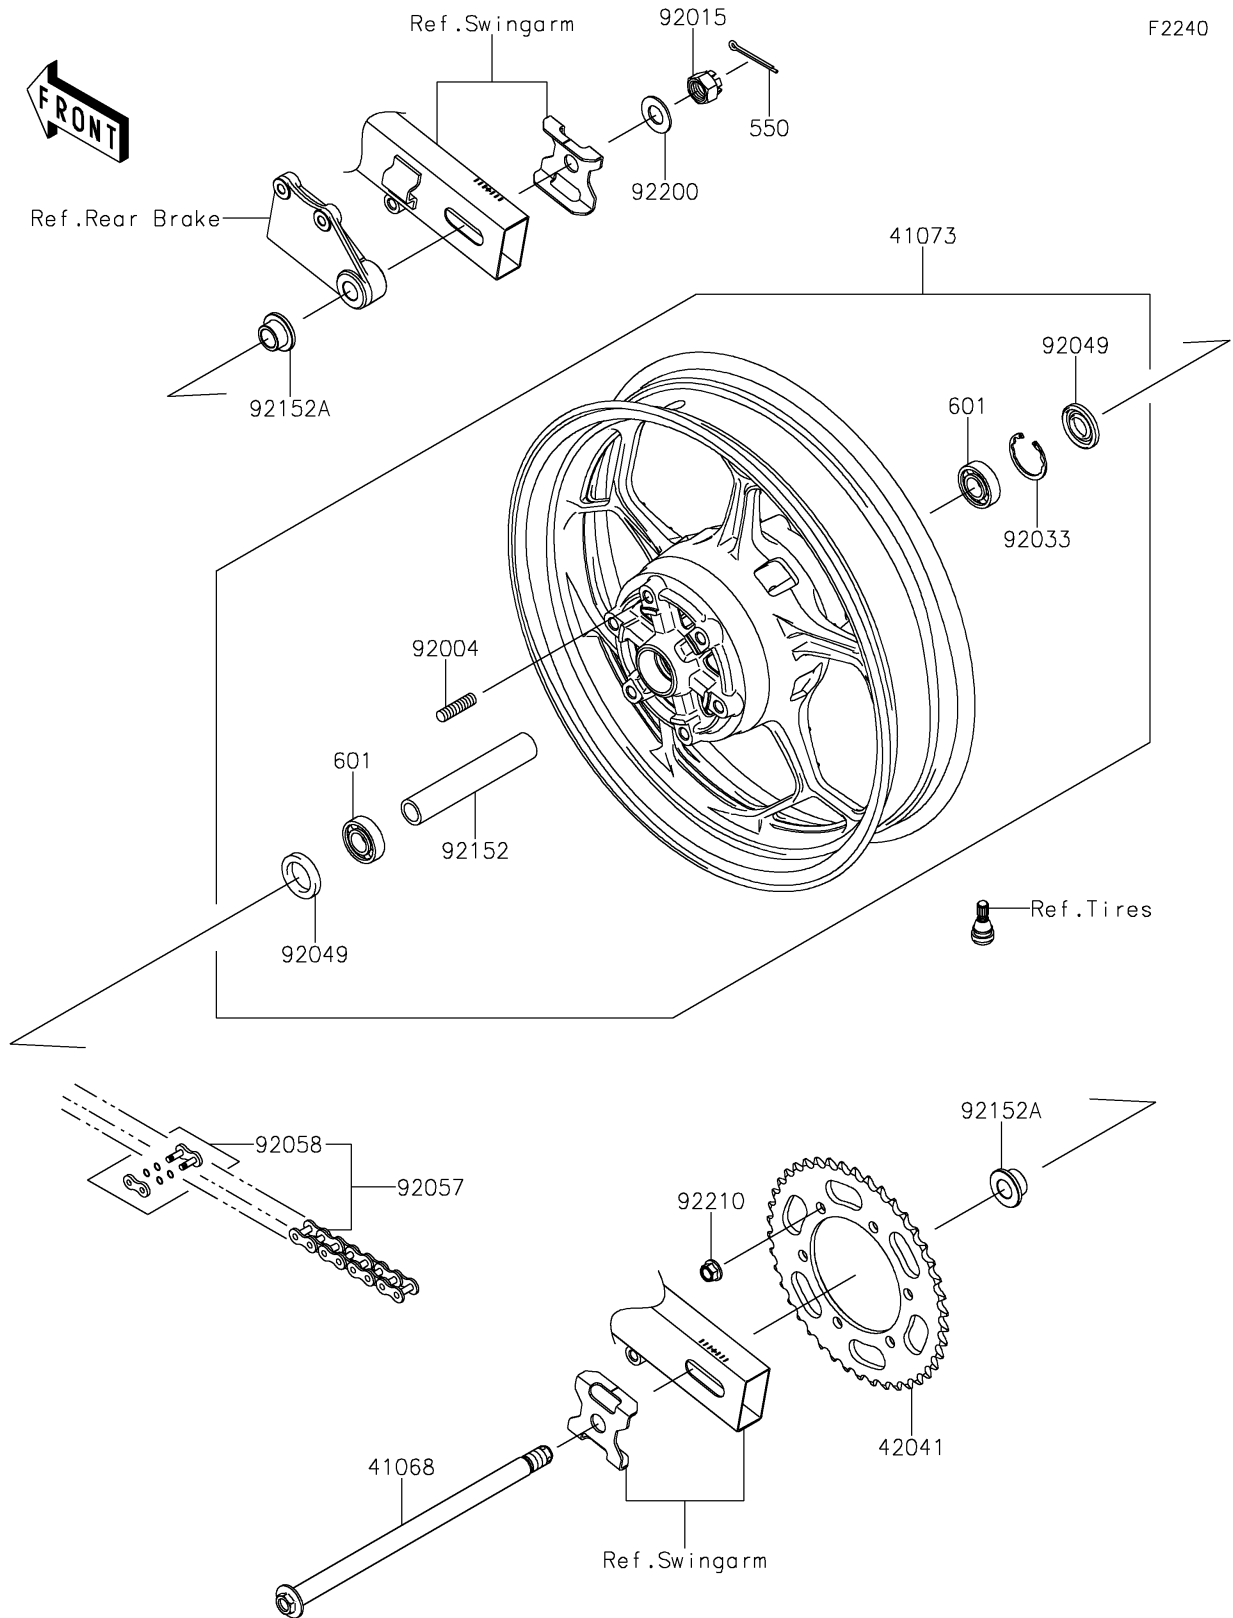

# 2017 Z250SL (Indonesia Only) PARTS DIAGRAM

## Rear Hub

## 2017 Z250SL (Indonesia Only) PARTS LIST

### Rear Hub

ITEM NAME	PART NUMBER	QUANTITY
AXLE,RR (Ref # 41068)	41068-1223	1
WHEEL-ASSY,RR,G.BLACK (Ref # 41073)	41073-0611-QT	1
SPROCKET-HUB,42T (Ref # 42041)	42041-0129	1
PIN-COTTER,4.0X35 (Ref # 550)	550AA4035	1
BEARING-BALL,#6203UUC3 (Ref # 601)	601B6203UU	2
STUD,10X19 (Ref # 92004)	92004-0048	6
NUT,CASTLE,16MM (Ref # 92015)	92015-1947	1
RING-SNAP,40MM (Ref # 92033)	92033-1040	1
SEAL-OIL (Ref # 92049)	92049-0746	2
CHAIN,DRIVE,EK520MVXLX104L (Ref # 92057)	92057-0213	1
JOINT-CHAIN,DRIVE (Ref # 92058)	92058-0021	1
COLLAR,17.1X24X141 (Ref # 92152)	92152-1759	1
COLLAR,17X24X16 (Ref # 92152A)	92152-1760	2
WASHER,17.5X34X2 (Ref # 92200)	92200-1687	1
NUT,LOCK,FLANGED,10MM (Ref # 92210)	92210-0276	6