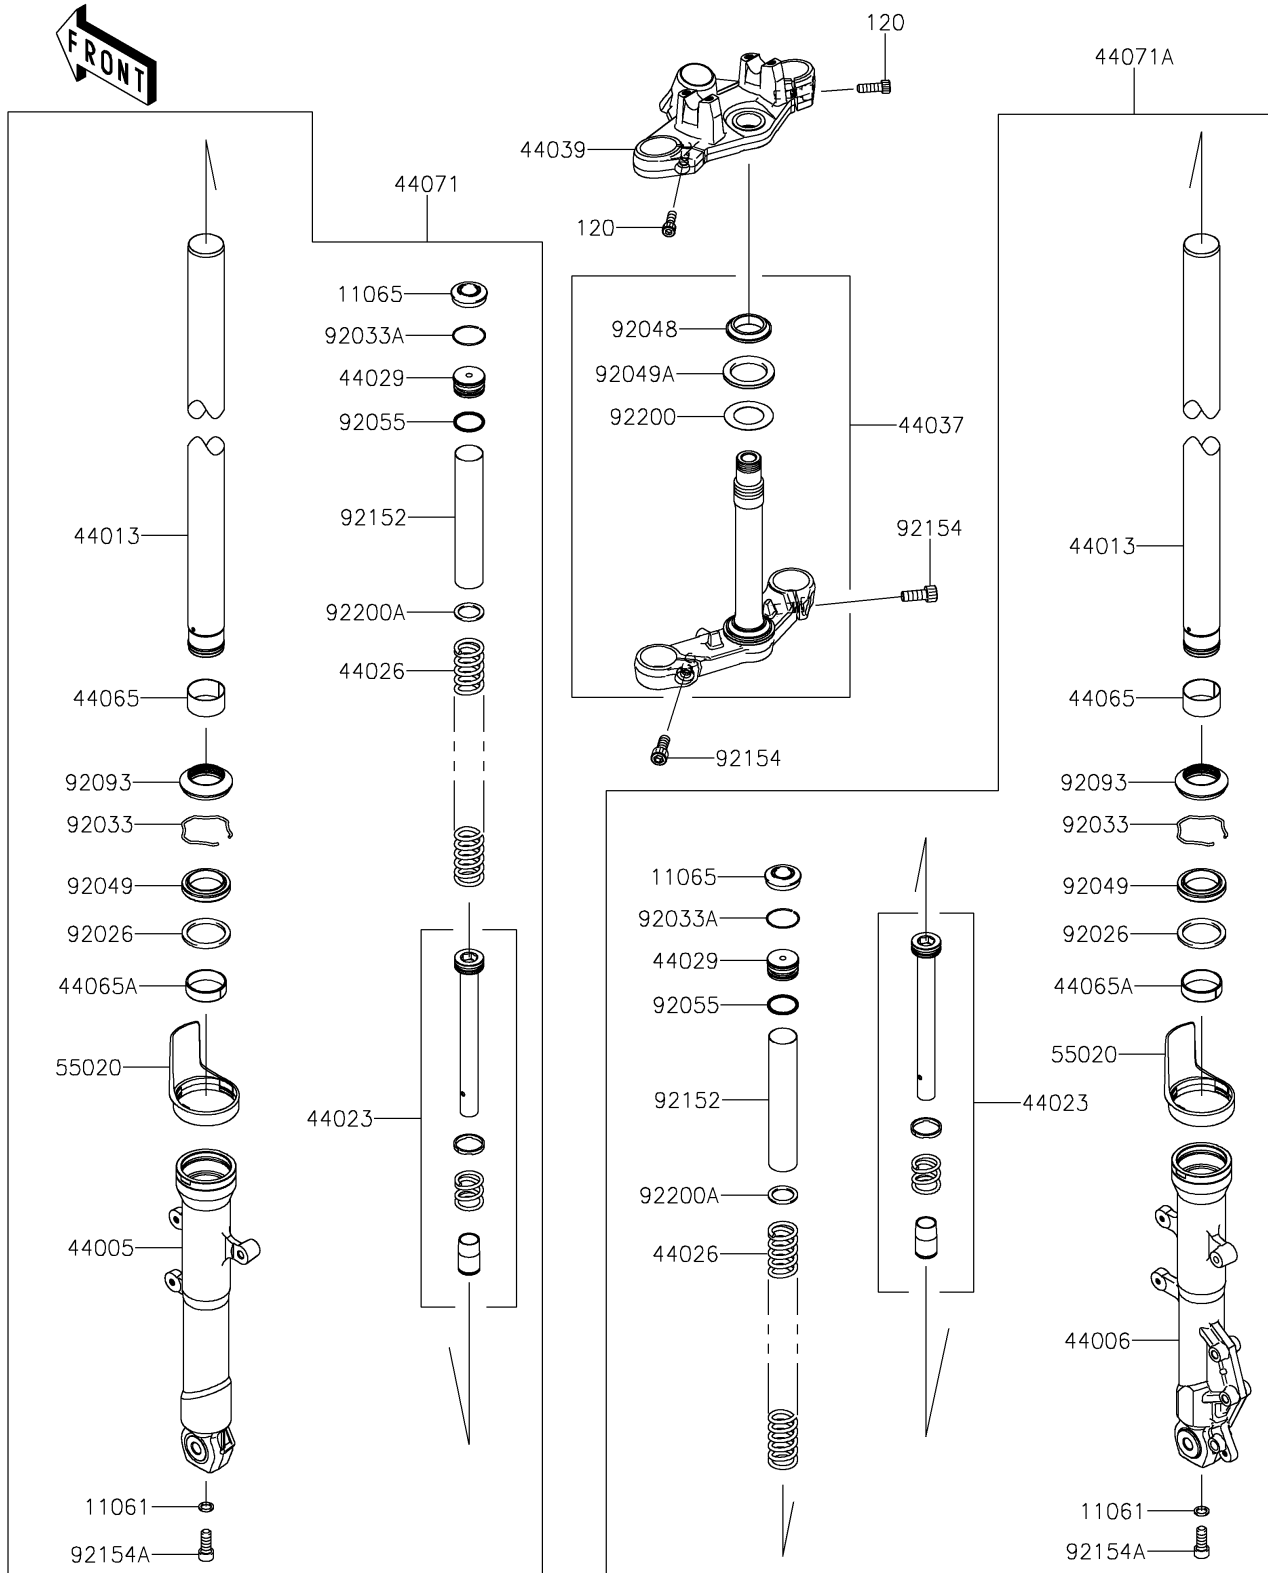

# 2017 Z250SL (Indonesia Only) PARTS DIAGRAM

Front Fork

F2340

## 2017 Z250SL (Indonesia Only) PARTS LIST

### Front Fork

ITEM NAME	PART NUMBER	QUANTITY
GASKET (Ref # 11061)	11061-0846	2
CAP (Ref # 11065)	11065-0847	2
BOLT-SOCKET,8X25 (Ref # 120)	120CB0825	2
PIPE-LEFT FORK OUTER,F.S.BLK (Ref # 44005)	44005-0096-18R	1
PIPE-RIGHT FORK OUTER,F.S.BLK (Ref # 44006)	44006-0095-18R	1
PIPE-FORK INNER (Ref # 44013)	44013-0228	2
CYLINDER-SET-FORK (Ref # 44023)	44023-0125	2
SPRING-FRONT FORK (Ref # 44026)	44026-0173	2
SEAT-FORK SPRING (Ref # 44029)	44029-0016	2
HOLDER-FORK UNDER,F.BLACK (Ref # 44037)	44037-0142-21	1
HOLDER-FORK UPPER,F.BLACK (Ref # 44039)	44039-0138-21	1
BUSHING-FRONT FORK (Ref # 44065)	44065-0043	2
BUSHING-FRONT FORK (Ref # 44065A)	44065-0044	2
DAMPER-ASSY,LH,F.S.BLACK (Ref # 44071)	44071-0905-18R	1
DAMPER-ASSY,RH,F.S.BLACK (Ref # 44071A)	44071-0906-18R	1
GUARD (Ref # 55020)	55020-0925	2
SPACER (Ref # 92026)	92026-0741	2
RING-SNAP (Ref # 92033)	92033-0722	2
RING-SNAP (Ref # 92033A)	92033-0723	2
RACE (Ref # 92048)	92048-0019	1
SEAL-OIL (Ref # 92049)	92049-0740	2
SEAL-OIL (Ref # 92049A)	92049-0756	1
RING-O (Ref # 92055)	92055-0755	2
SEAL (Ref # 92093)	92093-0590	2
COLLAR (Ref # 92152)	92152-1824	2
BOLT,SOCKET,10X25 (Ref # 92154)	92154-1090	2
BOLT,SOCKET,10X30 (Ref # 92154A)	92154-1108	2
WASHER (Ref # 92200)	92200-0835	1
WASHER (Ref # 92200A)	92200-0846	2