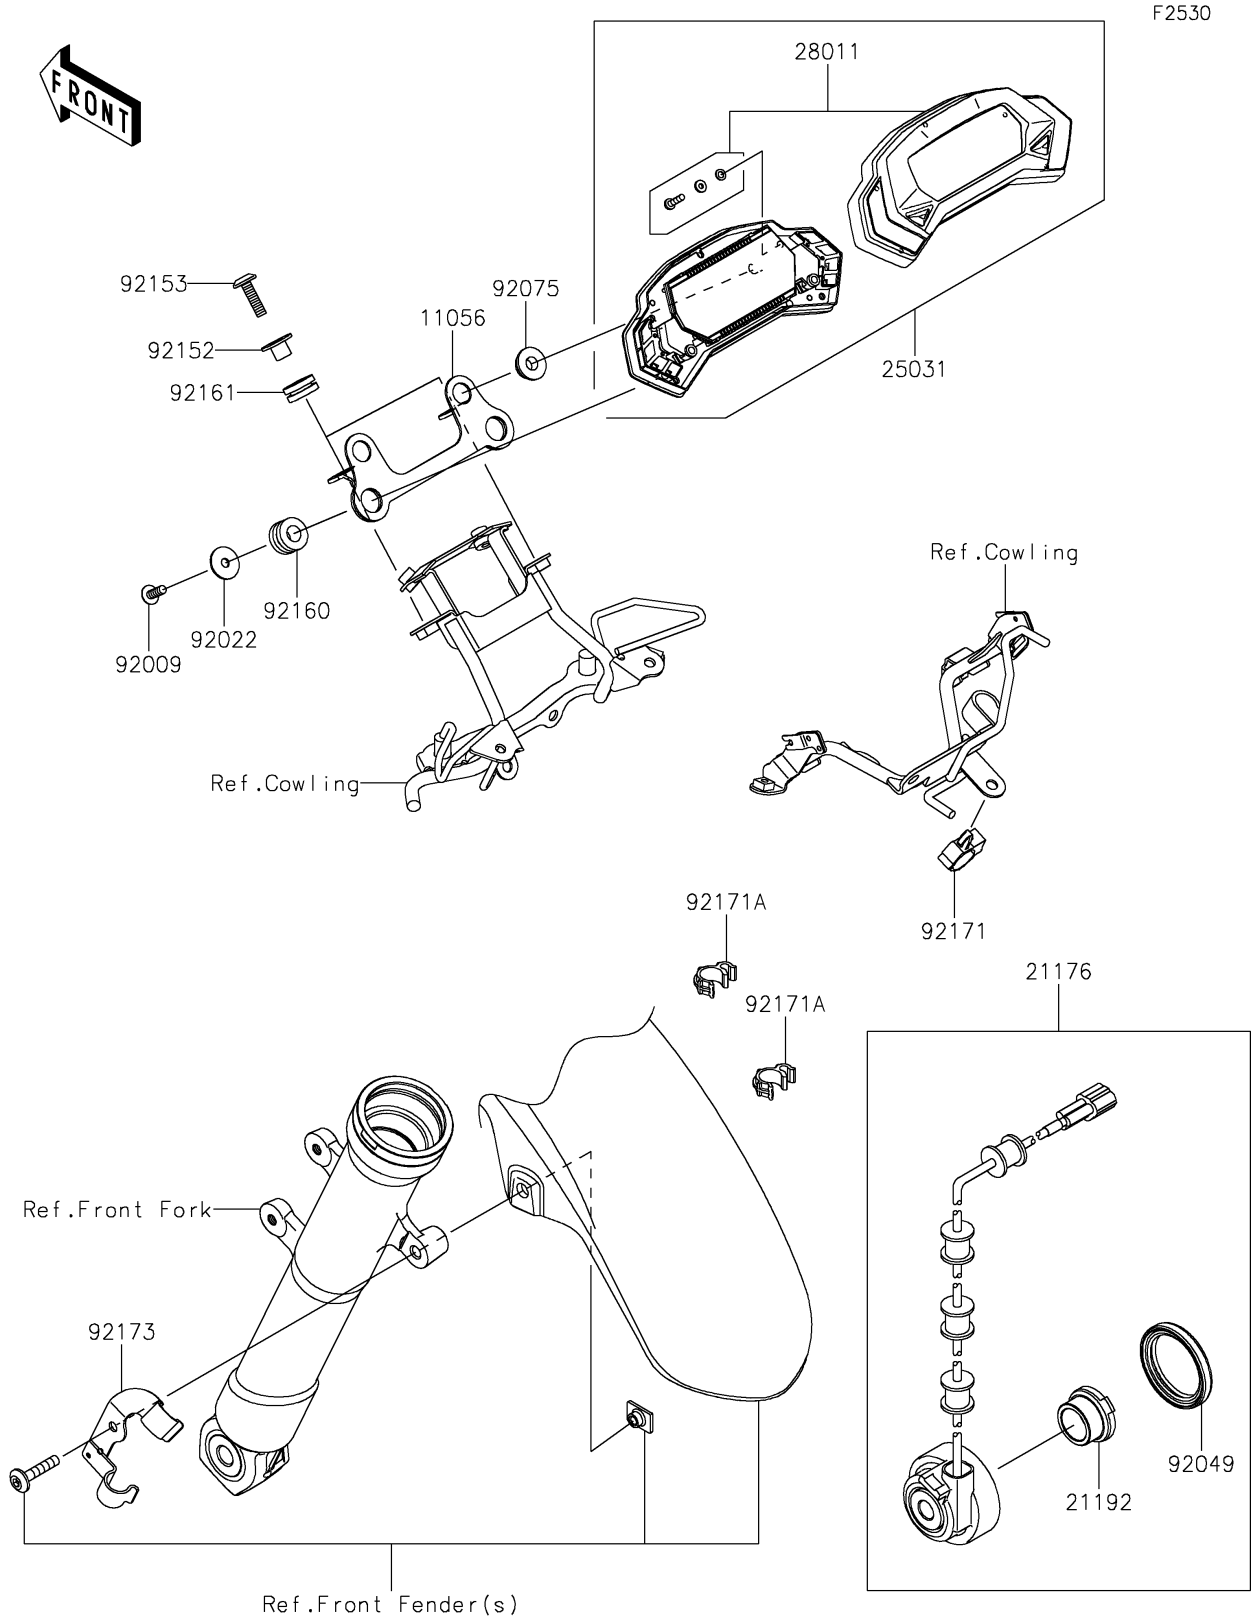

2017 Z250SL (Indonesia Only) PARTS DIAGRAM

Meter(s)

2017 Z250SL (Indonesia Only) PARTS LIST

Meter(s)

ITEM NAME	PART NUMBER	QUANTITY
BRACKET,METER (Ref # 11056)	11056-4253	1
SENSOR,SPEED (Ref # 21176)	21176-0759	1
MAGNET,SPEED SENSOR (Ref # 21192)	21192-0004	1
METER-ASSY,COMBINATION (Ref # 25031)	25031-0667	1
METER,COVER (Ref # 28011)	28011-0737	1
SCREW,TAPPING,5X14 (Ref # 92009)	92009-1197	2
WASHER,5.5X20X1.2 (Ref # 92022)	92022-1405	2
SEAL-OIL,METER GEAR CASE (Ref # 92049)	92049-1172	1
DAMPER,RADIATOR GUARD (Ref # 92075)	92075-1469	2
COLLAR,6.8X10X10.8 (Ref # 92152)	92152-1884	2
BOLT,SOCKET,6X22 (Ref # 92153)	92153-0574	2
DAMPER,10X20X12 (Ref # 92160)	92160-1167	2
DAMPER,10X20X8.8 (Ref # 92161)	92161-1664	2
CLAMP,BRAKE HOSE (Ref # 92171)	92171-0316	1
CLAMP,BRAKE HOSE (Ref # 92171A)	92171-1703	2
CLAMP,FR FENDER (Ref # 92173)	92173-1119	1