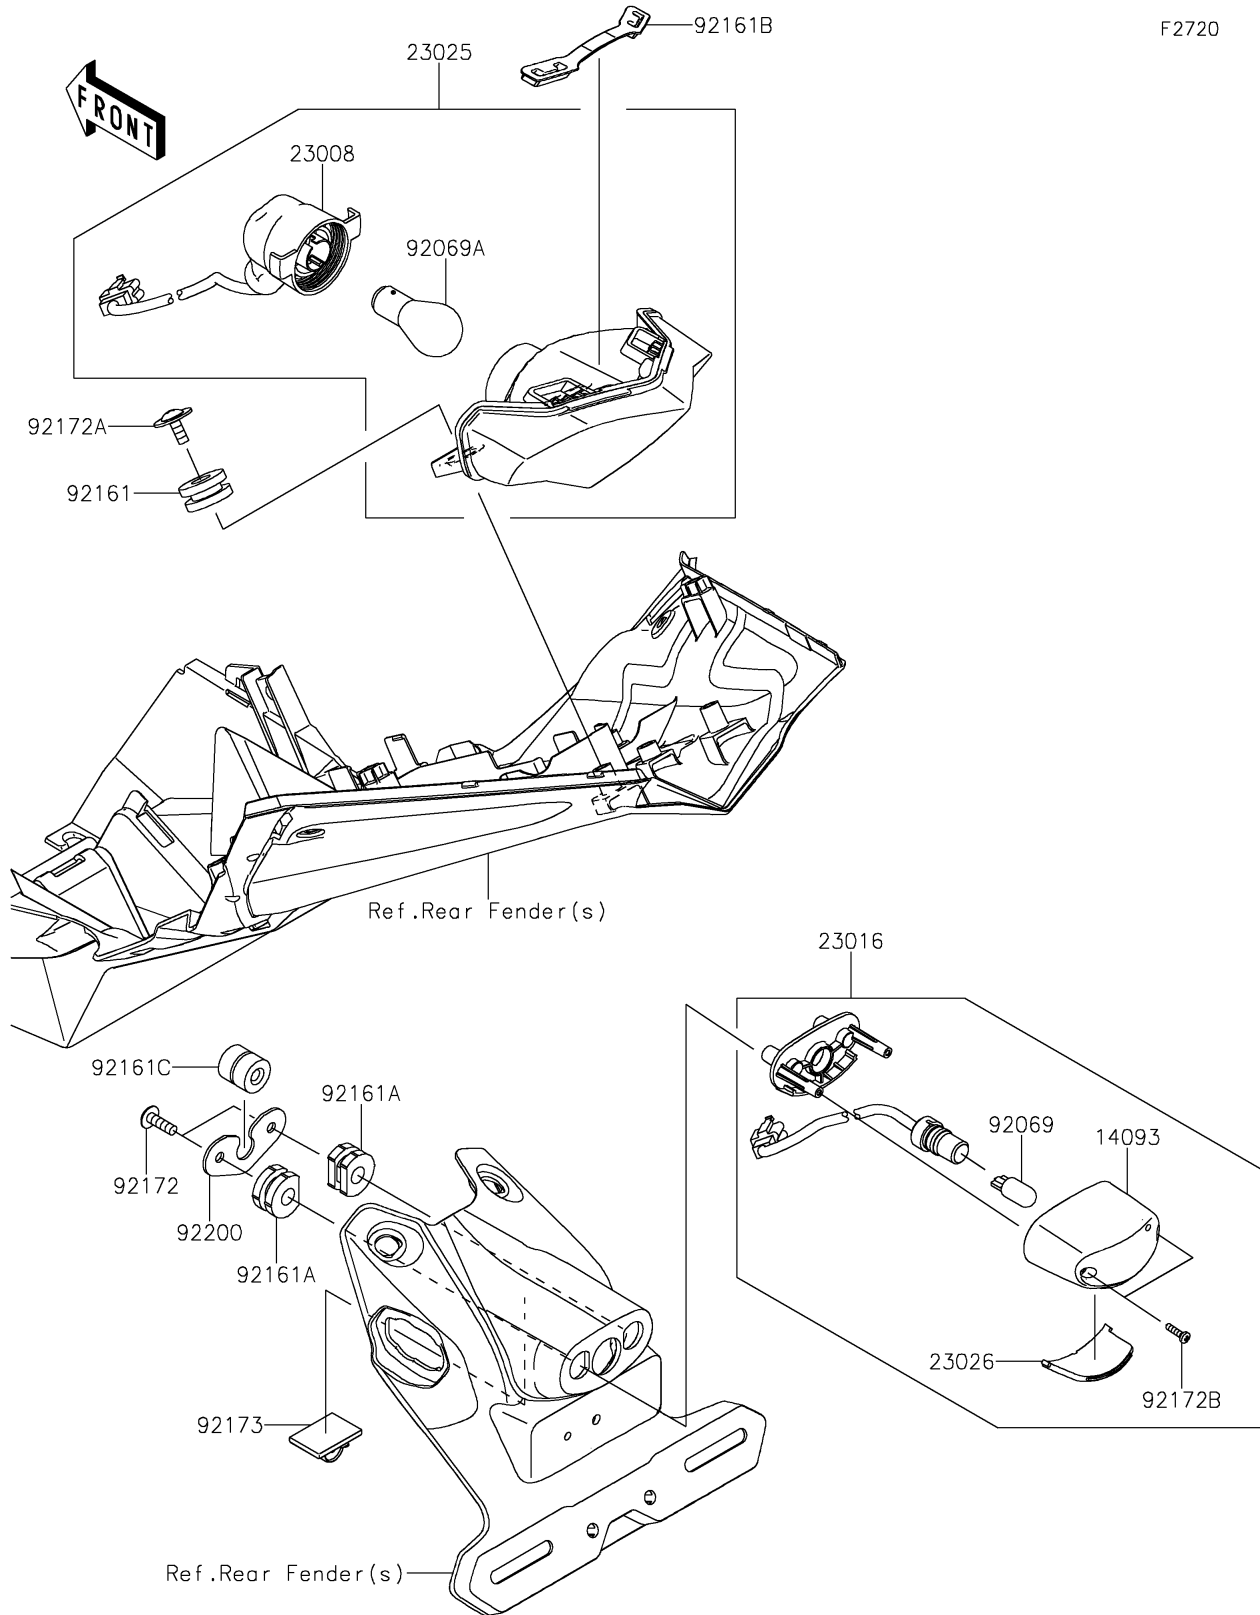

# 2017 Z250SL (Indonesia Only) PARTS DIAGRAM

Taillight(s)

## 2017 Z250SL (Indonesia Only) PARTS LIST

### Taillight(s)

ITEM NAME	PART NUMBER	QUANTITY
COVER,LICENSE LAMP (Ref # 14093)	14093-0525	1
SOCKET-ASSY (Ref # 23008)	23008-0156	1
LAMP-ASSY,LICENCE (Ref # 23016)	23016-0604	1
LAMP-TAIL (Ref # 23025)	23025-0343	1
LENS,LICENSE LAMP (Ref # 23026)	23026-0025	1
BULB,12V 5W (Ref # 92069)	92069-1016	1
BULB,12V 21/5W (Ref # 92069A)	92069-1084	1
DAMPER (Ref # 92161)	92161-0163	2
DAMPER (Ref # 92161A)	92161-0776	2
DAMPER,TAIL LAMP (Ref # 92161B)	92161-1800	1
DAMPER,6X18X18.2 (Ref # 92161C)	92161-1809	1
SCREW,TAPPING,5X16 (Ref # 92172)	92172-0427	2
SCREW,TAPPING,WP,5X14 (Ref # 92172A)	92172-0441	2
SCREW,4X12 (Ref # 92172B)	92172-0904	2
CLAMP (Ref # 92173)	92173-1061	1
WASHER (Ref # 92200)	92200-1773	1