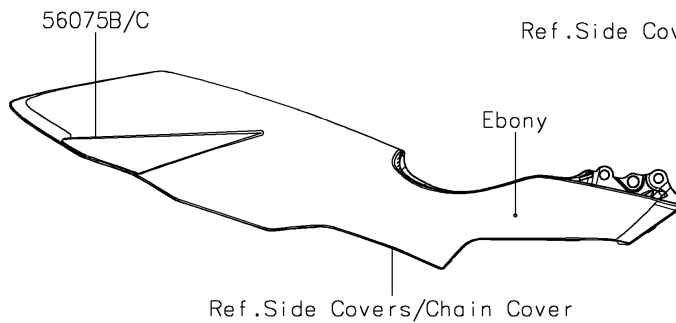

# 2017 Z250SL (Indonesia Only) PARTS DIAGRAM

Decals(Red)

F2861

## 2017 Z250SL (Indonesia Only) PARTS LIST

Decals(Ref)

ITEM NAME	PART NUMBER	QUANTITY
MARK,SEAT COVER,250 (Ref # 56054)	56054-1463	2
MARK,FUEL TANK,KAWASAKI (Ref # 56054A)	56054-1508	2
PATTERN,SHROUD,LH (Ref # 56075)	56075-2348	1
PATTERN,SHROUD,RH (Ref # 56075A)	56075-2349	1
PATTERN,SIDE COVER,LH (Ref # 56075B)	56075-2350	1
PATTERN,SIDE COVER,RH (Ref # 56075C)	56075-2351	1