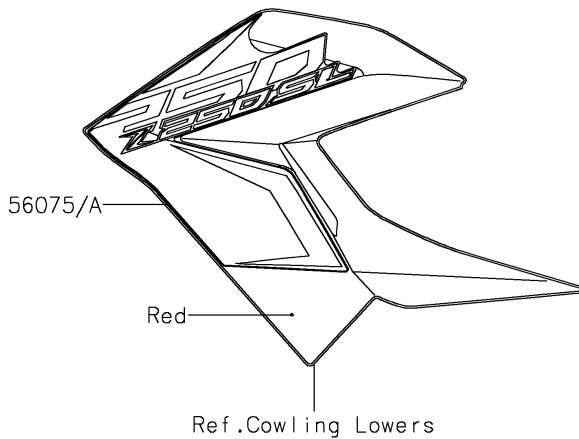

# 2017 Z250SL (Indonesia Only) PARTS DIAGRAM

Decals(Red)

F2861

## 2017 Z250SL (Indonesia Only) PARTS LIST

Decals(Ref)

ITEM NAME	PART NUMBER	QUANTITY
MARK,SEAT COVER,250 (Ref # 56054)	56054-1463	2
MARK,FUEL TANK,KAWASAKI (Ref # 56054A)	56054-1508	2
PATTERN,SHROUD,LH (Ref # 56075)	56075-2348	1
PATTERN,SHROUD,RH (Ref # 56075A)	56075-2349	1
PATTERN,SIDE COVER,LH (Ref # 56075B)	56075-2350	1
PATTERN,SIDE COVER,RH (Ref # 56075C)	56075-2351	1