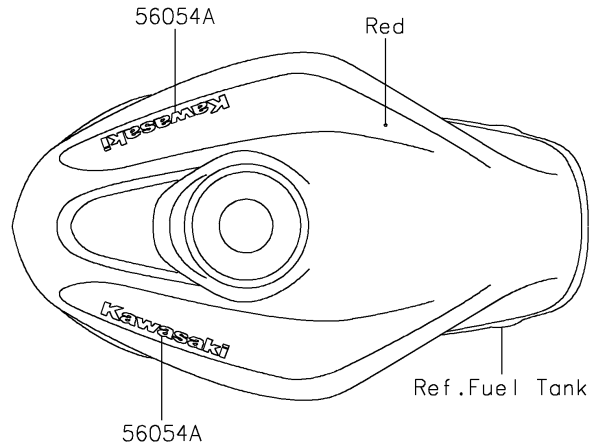

# 2017 Z250SL (Indonesia Only) PARTS DIAGRAM

Decals(Red)

F2861

## 2017 Z250SL (Indonesia Only) PARTS LIST

Decals(Ref)

ITEM NAME	PART NUMBER	QUANTITY
MARK,SEAT COVER,250 (Ref # 56054)	56054-1463	2
MARK,FUEL TANK,KAWASAKI (Ref # 56054A)	56054-1508	2
PATTERN,SHROUD,LH (Ref # 56075)	56075-2348	1
PATTERN,SHROUD,RH (Ref # 56075A)	56075-2349	1
PATTERN,SIDE COVER,LH (Ref # 56075B)	56075-2350	1
PATTERN,SIDE COVER,RH (Ref # 56075C)	56075-2351	1