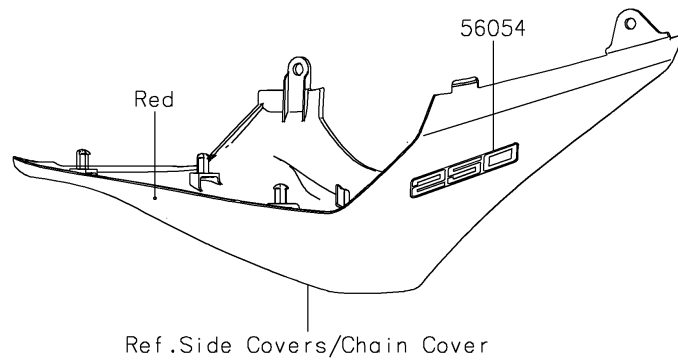

# 2017 Z250SL (Indonesia Only) PARTS DIAGRAM

Decals(Red)

F2861

## 2017 Z250SL (Indonesia Only) PARTS LIST

Decals(Ref)

ITEM NAME	PART NUMBER	QUANTITY
MARK,SEAT COVER,250 (Ref # 56054)	56054-1463	2
MARK,FUEL TANK,KAWASAKI (Ref # 56054A)	56054-1508	2
PATTERN,SHROUD,LH (Ref # 56075)	56075-2348	1
PATTERN,SHROUD,RH (Ref # 56075A)	56075-2349	1
PATTERN,SIDE COVER,LH (Ref # 56075B)	56075-2350	1
PATTERN,SIDE COVER,RH (Ref # 56075C)	56075-2351	1