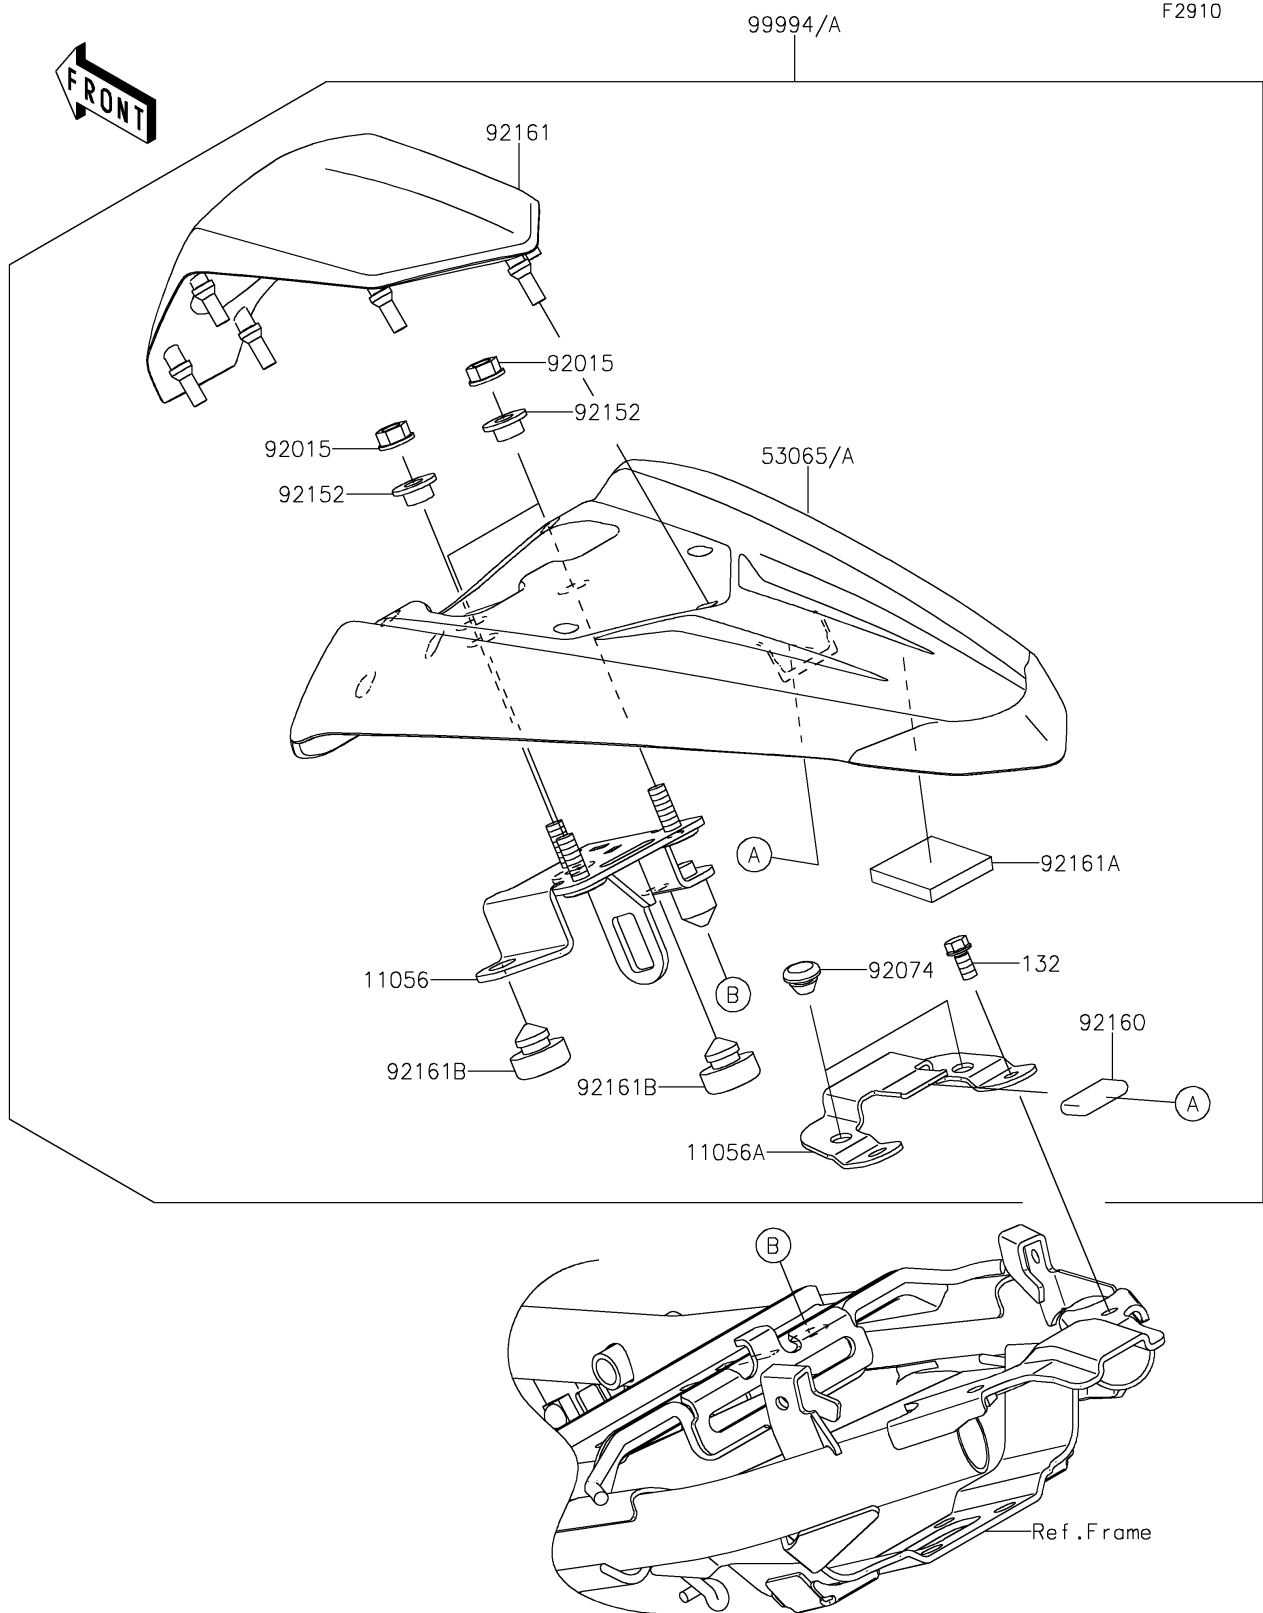

2017 Z250SL (Indonesia Only) PARTS DIAGRAM

Accessory

2017 Z250SL (Indonesia Only) PARTS LIST

Accessory

ITEM NAME	PART NUMBER	QUANTITY
BRACKET (Ref # 11056)	11056-2560	1
BRACKET (Ref # 11056A)	11056-2771	1
BOLT-FLANGED-SMALL,5X10 (Ref # 132)	132BA0510	2
COVER SEAT,C.S.RED (Ref # 53065)	53065-0025-34T	1
COVER SEAT,M.G.GRAY (Ref # 53065A)	53065-0025-45W	1
NUT,FLANGED,6MM (Ref # 92015)	92015-1367	3
PLUG,7X2 (Ref # 92074)	92074-028	2
COLLAR,6.8X10(16)X6.6 (Ref # 92152)	92152-0842	3
DAMPER (Ref # 92160)	92160-1190	1
DAMPER,CUSHION (Ref # 92161)	92161-1569	1
DAMPER (Ref # 92161A)	92161-1591	1
DAMPER,10X20X8 (Ref # 92161B)	92161-1609	2
KIT,SINGLE SEAT,C.S.RED (Ref # 99994)	99994-0403-34T	1
KIT,SINGLE SEAT,M.G.GRAY (Ref # 99994A)	99994-0403-45W	1