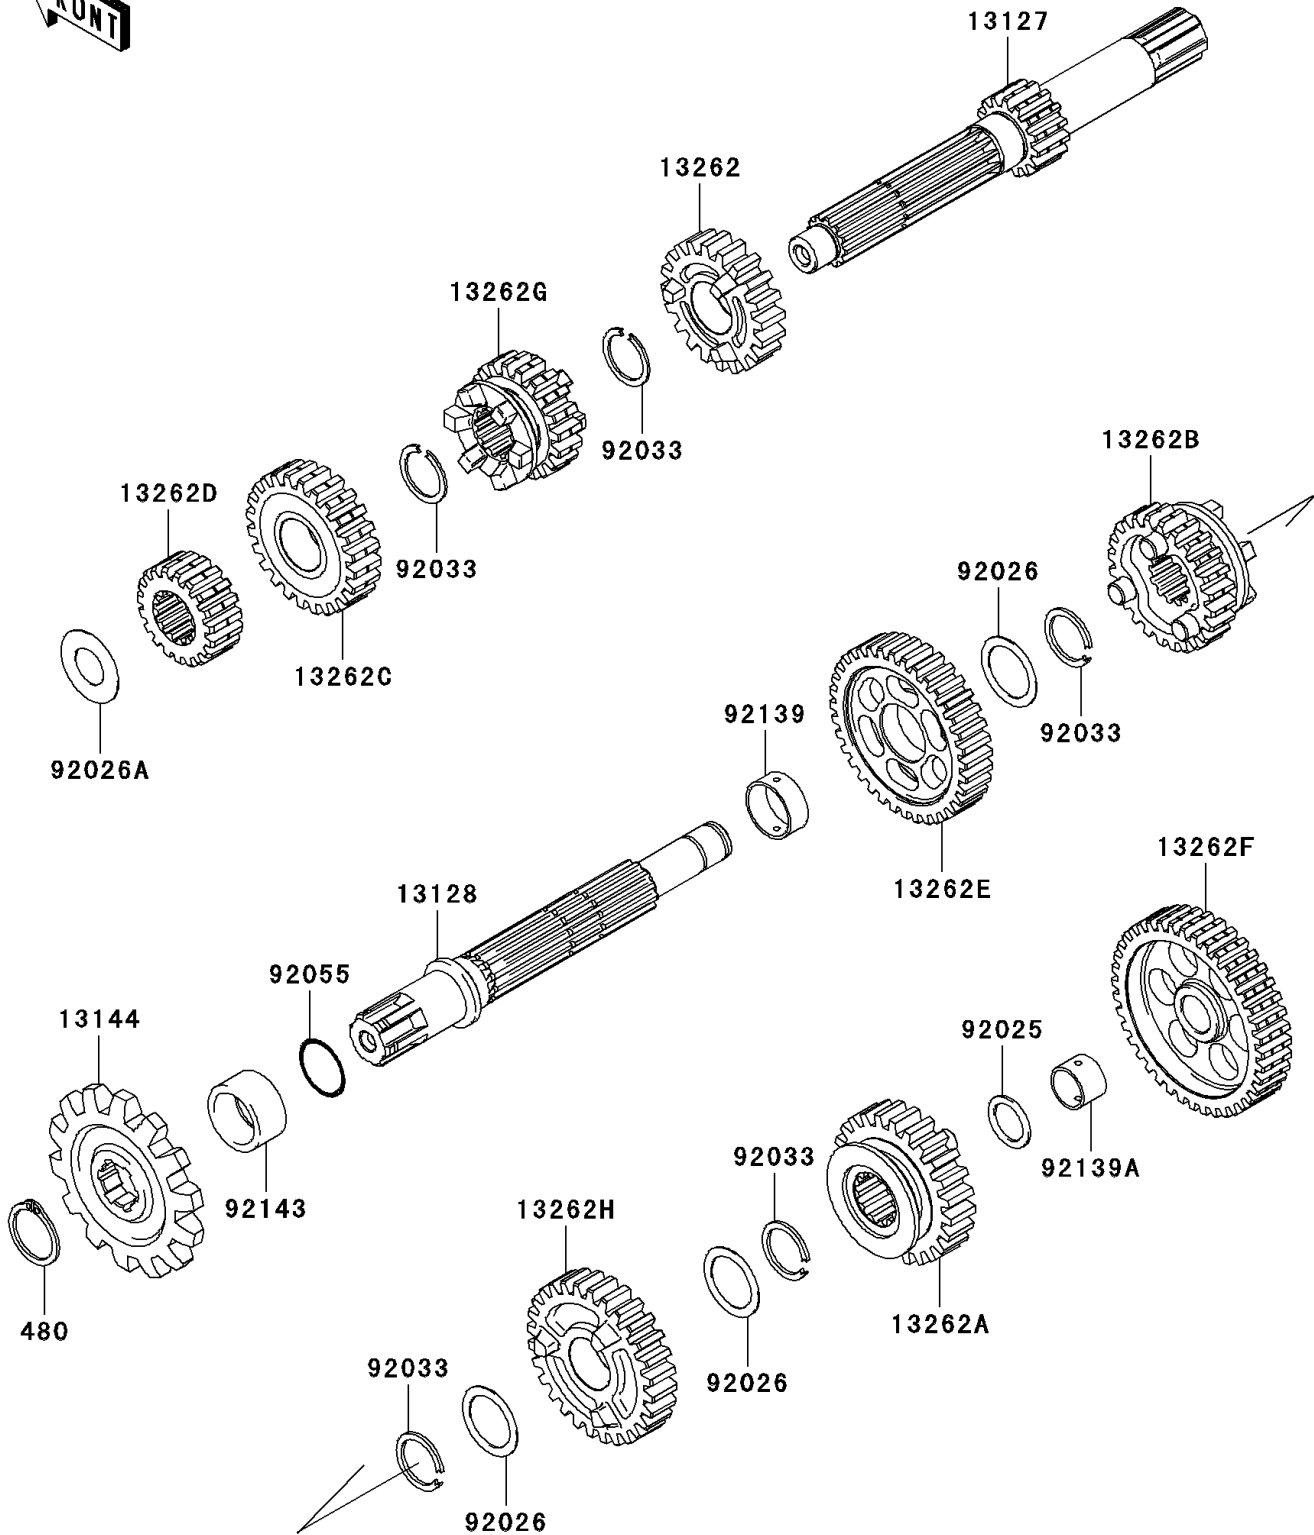

2008 KLX®140 PARTS DIAGRAM

Transmission(A8F-A9FA)

E1361

2008 KLX®140 PARTS LIST

Transmission(A8F-A9FA)

ITEM NAME	PART NUMBER	QUANTITY
CIRCLIP-TYPE-C,17MM (Ref # 480)	480J1700	1
SHAFT-TRANSMISSION INPUT,15T (Ref # 13127)	13127-0058	1
SHAFT-TRANSMISSION OUTPUT (Ref # 13128)	13128-1258	1
SPROCKET-OUTPUT,14T (Ref # 13144)	13144-0049	1
GEAR,INPUT 4TH,22T (Ref # 13262)	13262-0454	1
GEAR,OUTPUT 4TH,26T (Ref # 13262A)	13262-0459	1
GEAR,OUTPUT 5TH,24T (Ref # 13262B)	13262-0502	1
GEAR,INPUT 5TH,24T (Ref # 13262C)	13262-0552	1
GEAR,INPUT 2ND,19T (Ref # 13262D)	13262-0577	1
GEAR,OUTPUT 2ND,36T (Ref # 13262E)	13262-0578	1
GEAR,OUTPUT LOW,40T (Ref # 13262F)	13262-0579	1
GEAR,INPUT 3RD,19T (Ref # 13262G)	13262-0662	1
GEAR,OUTPUT 3RD,28T (Ref # 13262H)	13262-0663	1
SHIM (Ref # 92025)	92025-1280	1
SPACER,17.2X23X0.5 (Ref # 92026)	92026-1037	3
SPACER (Ref # 92026A)	92026-1610	1
RING-SNAP,17MM (Ref # 92033)	92033-1060	5
RING-O,16.8X1.9 (Ref # 92055)	92055-0151	1
BUSHING (Ref # 92139)	92139-0001	1
BUSHING (Ref # 92139A)	92139-0002	1
COLLAR,SPROCKET (Ref # 92143)	92143-1680	1