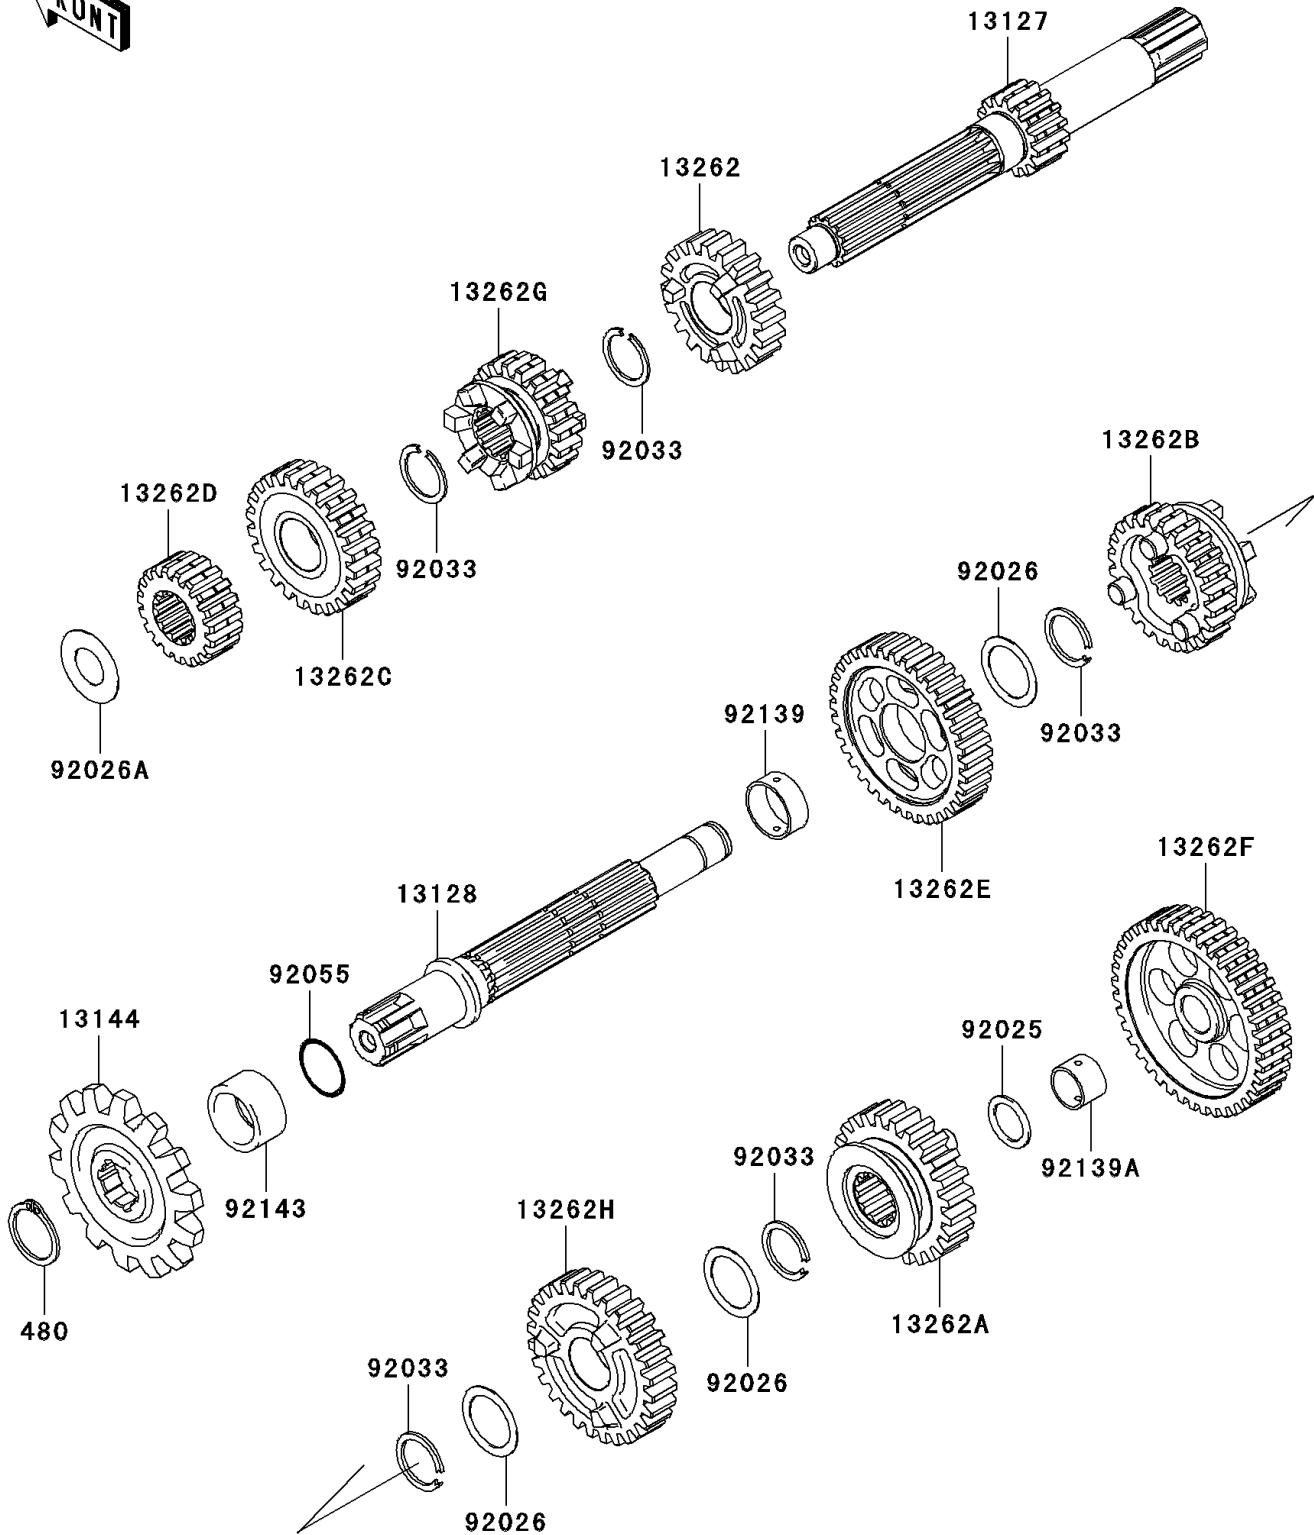

# 2008 KLX®140 PARTS DIAGRAM

Transmission(A8F-A9FA)

E1361

## 2008 KLX®140 PARTS LIST

Transmission(A8F-A9FA)

ITEM NAME	PART NUMBER	QUANTITY
CIRCLIP-TYPE-C,17MM (Ref # 480)	480J1700	1
SHAFT-TRANSMISSION INPUT,15T (Ref # 13127)	13127-0058	1
SHAFT-TRANSMISSION OUTPUT (Ref # 13128)	13128-1258	1
SPROCKET-OUTPUT,14T (Ref # 13144)	13144-0049	1
GEAR,INPUT 4TH,22T (Ref # 13262)	13262-0454	1
GEAR,OUTPUT 4TH,26T (Ref # 13262A)	13262-0459	1
GEAR,OUTPUT 5TH,24T (Ref # 13262B)	13262-0502	1
GEAR,INPUT 5TH,24T (Ref # 13262C)	13262-0552	1
GEAR,INPUT 2ND,19T (Ref # 13262D)	13262-0577	1
GEAR,OUTPUT 2ND,36T (Ref # 13262E)	13262-0578	1
GEAR,OUTPUT LOW,40T (Ref # 13262F)	13262-0579	1
GEAR,INPUT 3RD,19T (Ref # 13262G)	13262-0662	1
GEAR,OUTPUT 3RD,28T (Ref # 13262H)	13262-0663	1
SHIM (Ref # 92025)	92025-1280	1
SPACER,17.2X23X0.5 (Ref # 92026)	92026-1037	3
SPACER (Ref # 92026A)	92026-1610	1
RING-SNAP,17MM (Ref # 92033)	92033-1060	5
RING-O,16.8X1.9 (Ref # 92055)	92055-0151	1
BUSHING (Ref # 92139)	92139-0001	1
BUSHING (Ref # 92139A)	92139-0002	1
COLLAR,SPROCKET (Ref # 92143)	92143-1680	1