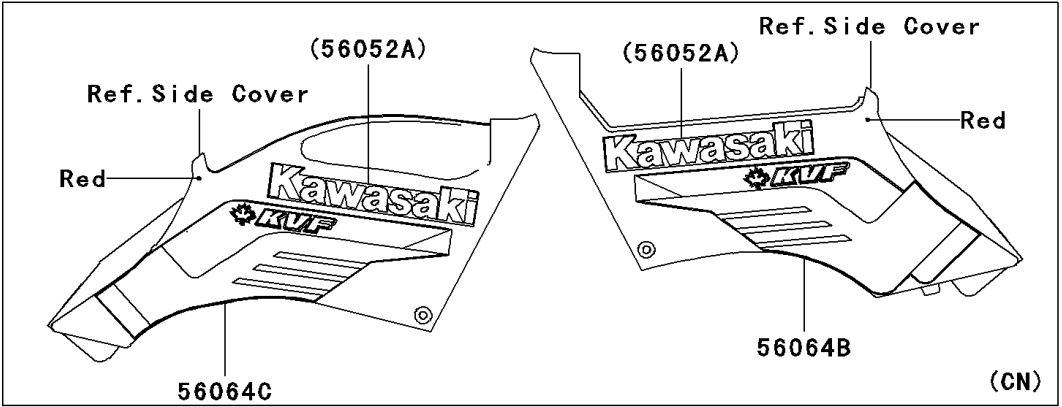

2002 Prairie 650 4X4 PARTS DIAGRAM

Decals(Red)

F2861A

2002 Prairie 650 4X4 PARTS LIST

Decals(Red)

ITEM NAME	PART NUMBER	QUANTITY
MARK,FR FENDER,KAWASAKI (Ref # 56052)	56052-1201	1
MARK,FUEL TANK COVER,KAWASAKI (Ref # 56052A)	56052-1502	2
MARK,RR FENDER,650 V-TWIN (Ref # 56052B)	56052-1503	2
SCREW,TAPPING,4X12 (Ref # 92009)	92009-1444	2
PATTERN,FUEL TANK COVER,LH (Ref # 56064)	56064-1906	1
PATTERN,FUEL TANK COVER,RH (Ref # 56064A)	56064-1907	1
PATTERN,FUEL TANK COVER,LH (Ref # 56064B)	56064-1941	1
PATTERN,FUEL TANK COVER,RH (Ref # 56064C)	56064-1942	1