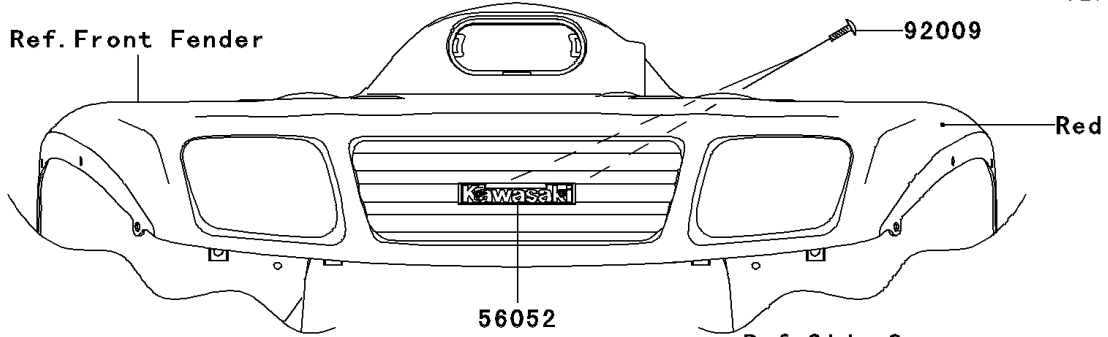

2002 Prairie 650 4X4 PARTS DIAGRAM

Decals(Red)

F2861A

2002 Prairie 650 4X4 PARTS LIST

Decals(Red)

ITEM NAME	PART NUMBER	QUANTITY
MARK,FR FENDER,KAWASAKI (Ref # 56052)	56052-1201	1
MARK,FUEL TANK COVER,KAWASAKI (Ref # 56052A)	56052-1502	2
MARK,RR FENDER,650 V-TWIN (Ref # 56052B)	56052-1503	2
SCREW,TAPPING,4X12 (Ref # 92009)	92009-1444	2
PATTERN,FUEL TANK COVER,LH (Ref # 56064)	56064-1906	1
PATTERN,FUEL TANK COVER,RH (Ref # 56064A)	56064-1907	1
PATTERN,FUEL TANK COVER,LH (Ref # 56064B)	56064-1941	1
PATTERN,FUEL TANK COVER,RH (Ref # 56064C)	56064-1942	1