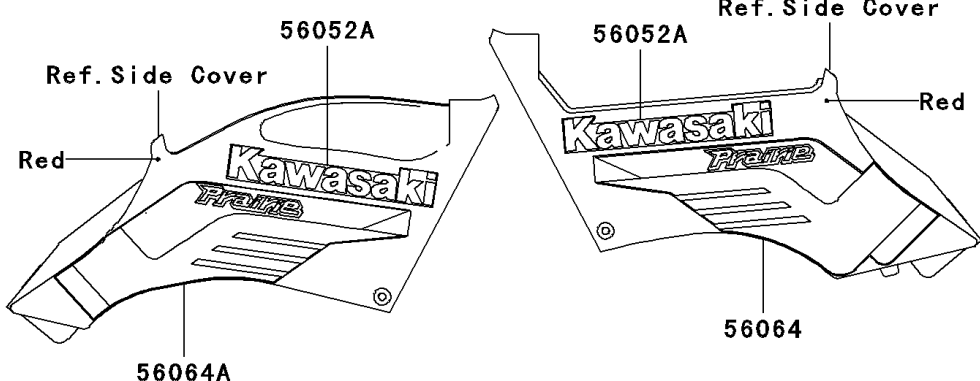

2002 Prairie 650 4X4 PARTS DIAGRAM

Decals(Red)

F2861A

2002 Prairie 650 4X4 PARTS LIST

Decals(Red)

ITEM NAME	PART NUMBER	QUANTITY
MARK,FR FENDER,KAWASAKI (Ref # 56052)	56052-1201	1
MARK,FUEL TANK COVER,KAWASAKI (Ref # 56052A)	56052-1502	2
MARK,RR FENDER,650 V-TWIN (Ref # 56052B)	56052-1503	2
SCREW,TAPPING,4X12 (Ref # 92009)	92009-1444	2
PATTERN,FUEL TANK COVER,LH (Ref # 56064)	56064-1906	1
PATTERN,FUEL TANK COVER,RH (Ref # 56064A)	56064-1907	1
PATTERN,FUEL TANK COVER,LH (Ref # 56064B)	56064-1941	1
PATTERN,FUEL TANK COVER,RH (Ref # 56064C)	56064-1942	1