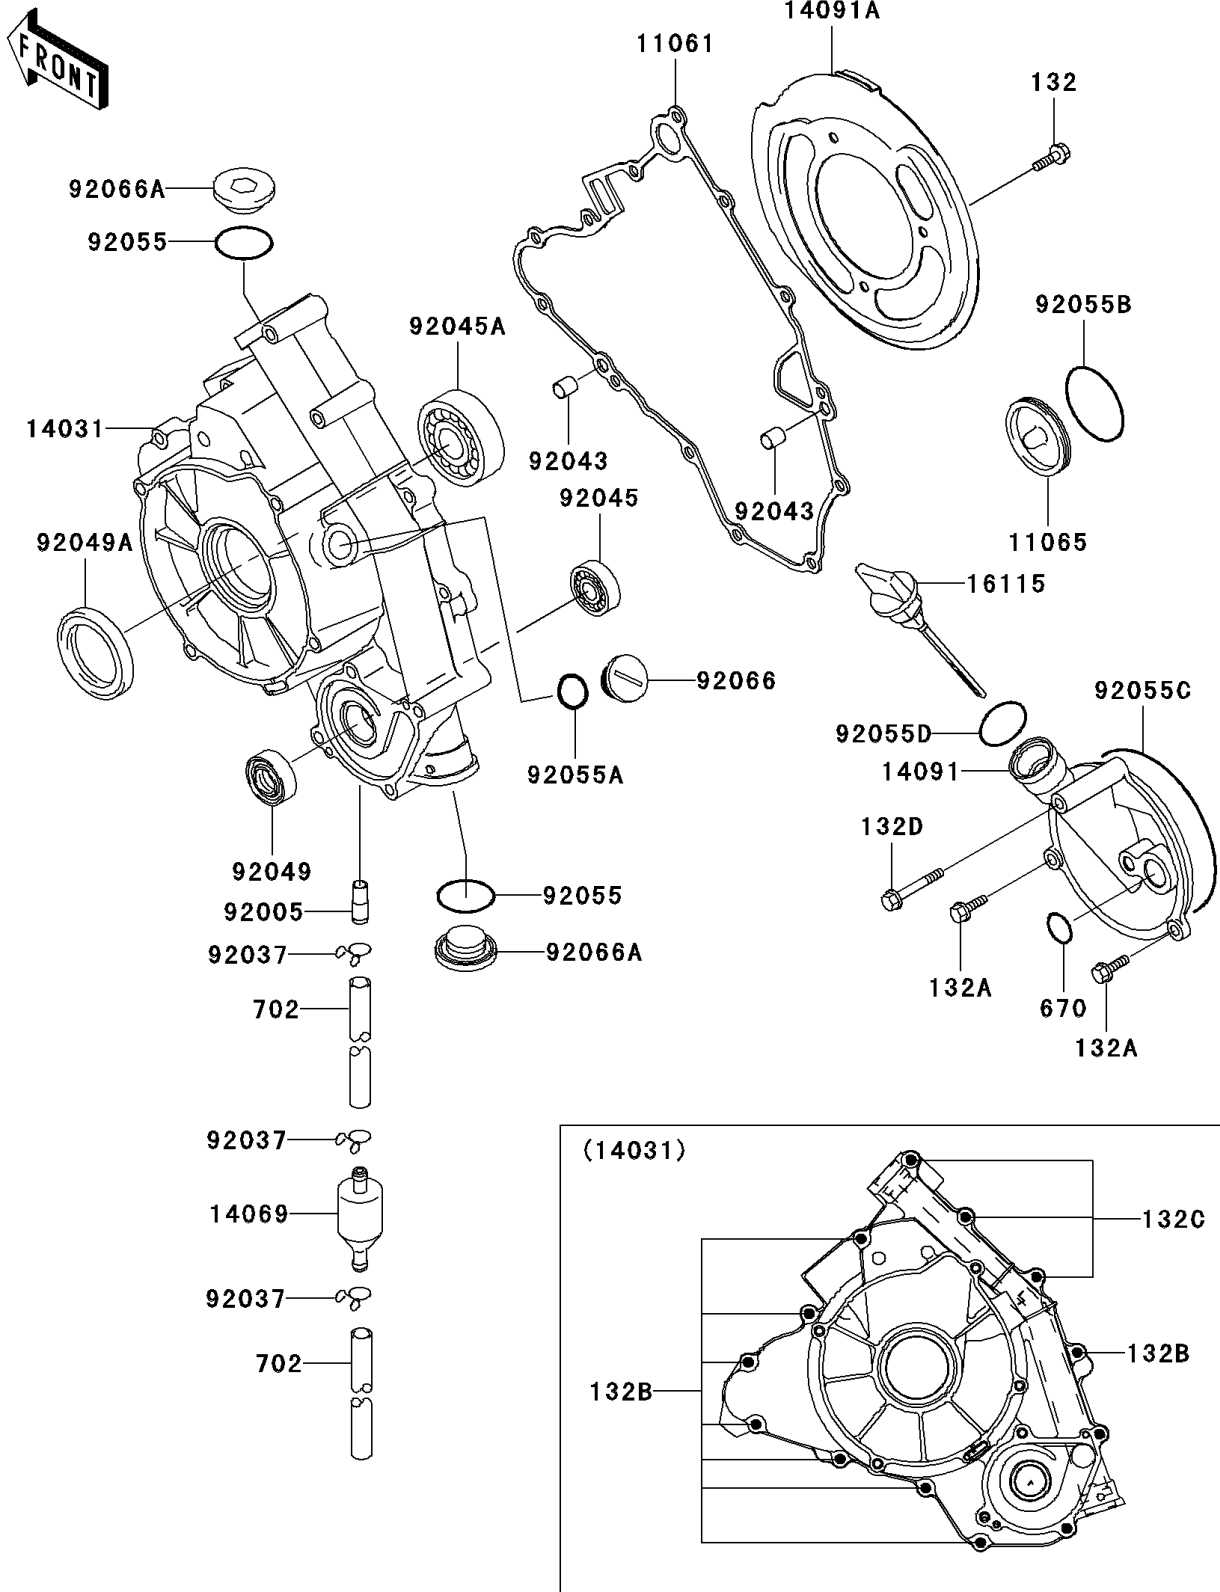

2003 Prairie 650 4X4 PARTS DIAGRAM

Engine Cover(s)

E1431

2003 Prairie 650 4X4 PARTS LIST

Engine Cover(s)

ITEM NAME	PART NUMBER	QUANTITY
BOLT-FLANGED-SMALL (Ref # 132)	132Y0612	3
BOLT-FLANGED-SMALL (Ref # 132A)	132Y0620	2
BOLT-FLANGED-SMALL (Ref # 132B)	132Y0630	8
BOLT-FLANGED-SMALL (Ref # 132C)	132Y0655	3
BOLT-FLANGED-SMALL (Ref # 132D)	132Y0665	1
O RING (Ref # 670)	670D2018	1
TUBE-RUBBER (Ref # 702)	702A07035	2
GASKET (Ref # 11061)	11061-1119	1
CAP (Ref # 11065)	11065-1151	1
COVER-GENERATOR (Ref # 14031)	14031-0005	1
BREATHER (Ref # 14069)	14069-1051	1
COVER (Ref # 14091)	14091-1365	1
COVER,BELT CONVERTER (Ref # 14091A)	14091-1571	1
CAP-OIL FILLER (Ref # 16115)	16115-1072	1
FITTING (Ref # 92005)	92005-1369	1
CLAMP,TUBE (Ref # 92037)	92037-147	3
PIN,6.2X8X14 (Ref # 92043)	92043-1263	2
BEARING-BALL,6901 (Ref # 92045)	92045-1246	1
BEARING-BALL (Ref # 92045A)	92045-1403	1
SEAL-OIL,AC037AE0 (Ref # 92049)	92049-1228	1
SEAL-OIL (Ref # 92049A)	92049-1576	1
RING-O,25.7X2.4 (Ref # 92055)	92055-1136	2
RING-O (Ref # 92055A)	92055-1146	1
RING-O,44.7X2.4 (Ref # 92055B)	92055-1279	1
RING-O (Ref # 92055C)	92055-1632	1
RING-O (Ref # 92055D)	92055-2064	1
PLUG,COVER (Ref # 92066)	92066-0011	1
PLUG,25X8 (Ref # 92066A)	92066-0012	2