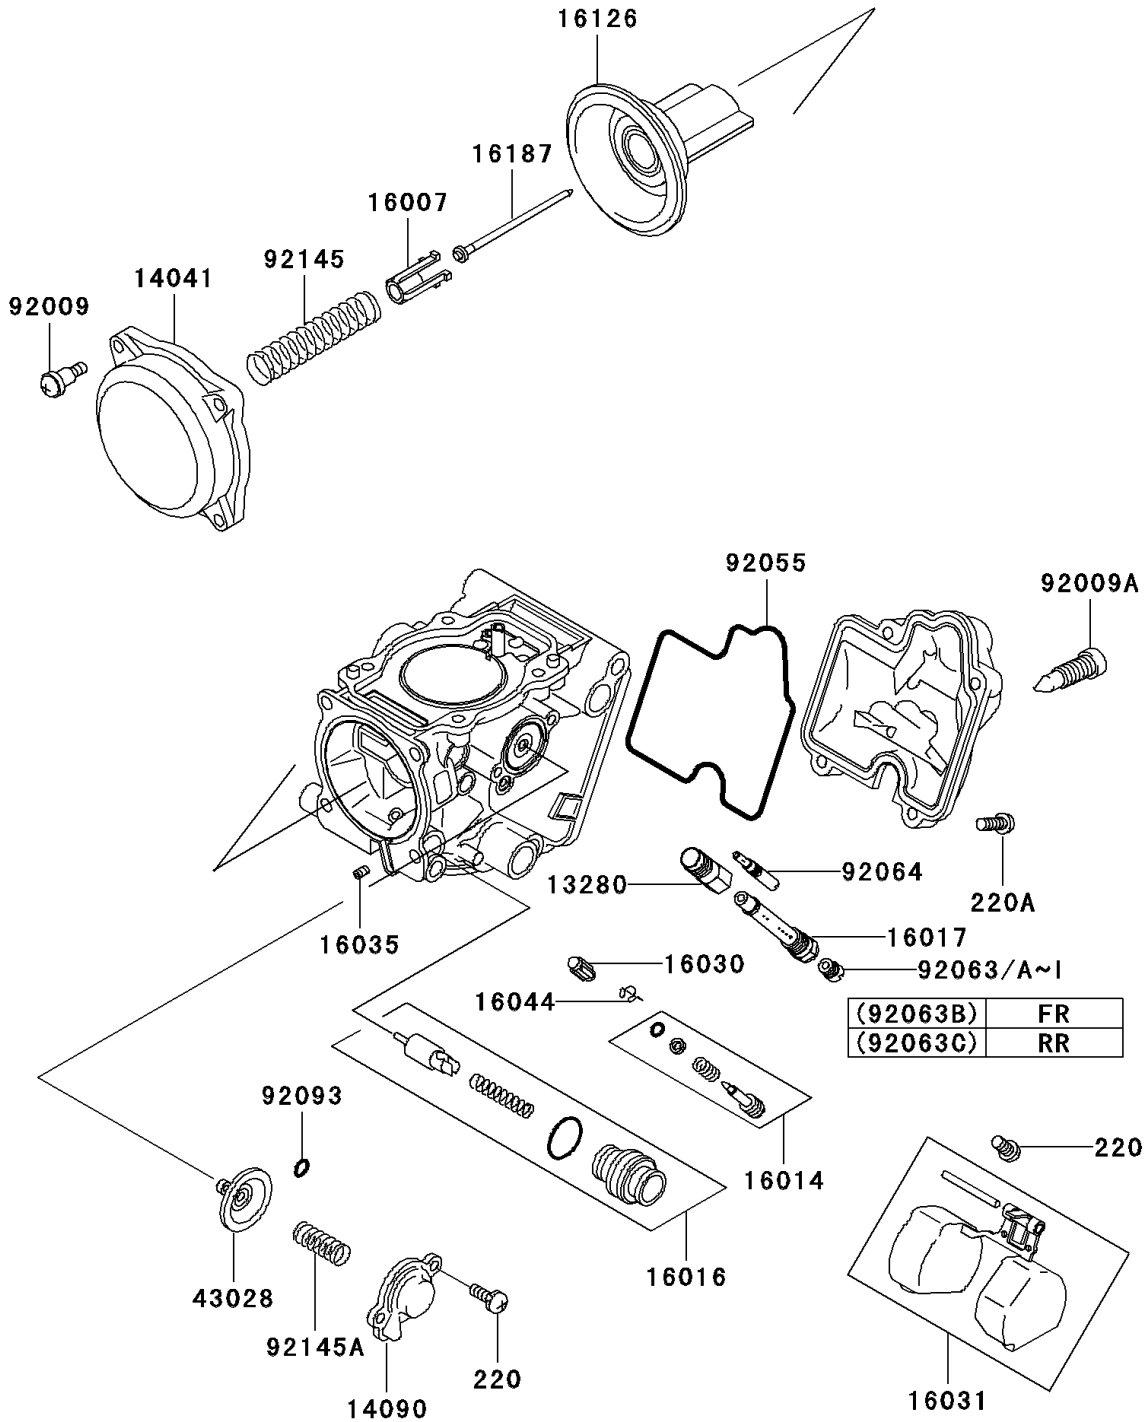

2003 Prairie 650 4X4 PARTS DIAGRAM

Carburetor Parts

E1612

2003 Prairie 650 4X4 PARTS LIST

Carburetor Parts

ITEM NAME	PART NUMBER	QUANTITY
SCREW-PAN-CROS (Ref # 220)	220D0408	6
SCREW-PAN-CROS (Ref # 220A)	220D0414	8
HOLDER,NEEDLE JET (Ref # 13280)	13280-1096	2
CAP-CHAMBER,MIXING (Ref # 14041)	14041-1090	2
COVER,AIR CUT VALVE (Ref # 14090)	14090-1984	2
SEAT-SPRING,THROTTLE VALVE (Ref # 16007)	16007-1120	2
SCREW-PILOT AIR (Ref # 16014)	16014-1105	2
PLUNGER (Ref # 16016)	16016-1117	2
JET-NEEDLE (Ref # 16017)	16017-1441	2
VALVE-FLOAT (Ref # 16030)	16030-1007	2
FLOAT (Ref # 16031)	16031-1097	2
JET-AIR,LEAK (Ref # 16035)	16035-1055	2
CLAMP,FLOAT VALVE (Ref # 16044)	16044-007	2
VALVE,VACUUM (Ref # 16126)	16126-1226	2
NEEDLE-JET,NAZH (Ref # 16187)	16187-1199	2
DIAPHRAGM,AIR CUT VALVE (Ref # 43028)	43028-1085	2
SCREW,4X4.4 (Ref # 92009)	92009-1549	8
SCREW,DRAIN,M6X0.75 (Ref # 92009A)	92009-1551	2
RING-O,FLOAT CHAMBER (Ref # 92055)	92055-1589	2
JET-MAIN,#140 (Ref # 92063)	92063-1013	AR
JET-MAIN,#135 (Ref # 92063A)	92063-1014	AR
JET-MAIN,#138 (Ref # 92063B)	92063-1015	1
JET-MAIN,#142 (Ref # 92063C)	92063-1016	1
JET-MAIN,#145 (Ref # 92063D)	92063-1017	AR
JET-MAIN,#125 (Ref # 92063E)	92063-1069	AR
JET-MAIN,#128 (Ref # 92063F)	92063-1074	AR
JET-MAIN,#130 (Ref # 92063G)	92063-1075	AR
JET-MAIN,#132 (Ref # 92063H)	92063-1076	AR
JET-MAIN,#148 (Ref # 92063I)	92063-1324	AR

2003 Prairie 650 4X4 PARTS LIST

Carburetor Parts

ITEM NAME	PART NUMBER	QUANTITY
JET-PILOT,#40 (Ref # 92064)	92064-1232	2
SEAL,"U"RING (Ref # 92093)	92093-1046	2
SPRING,VACUUM VALVE (Ref # 92145)	92145-1227	2
SPRING,AIR CUT VALVE (Ref # 92145A)	92145-1450	2